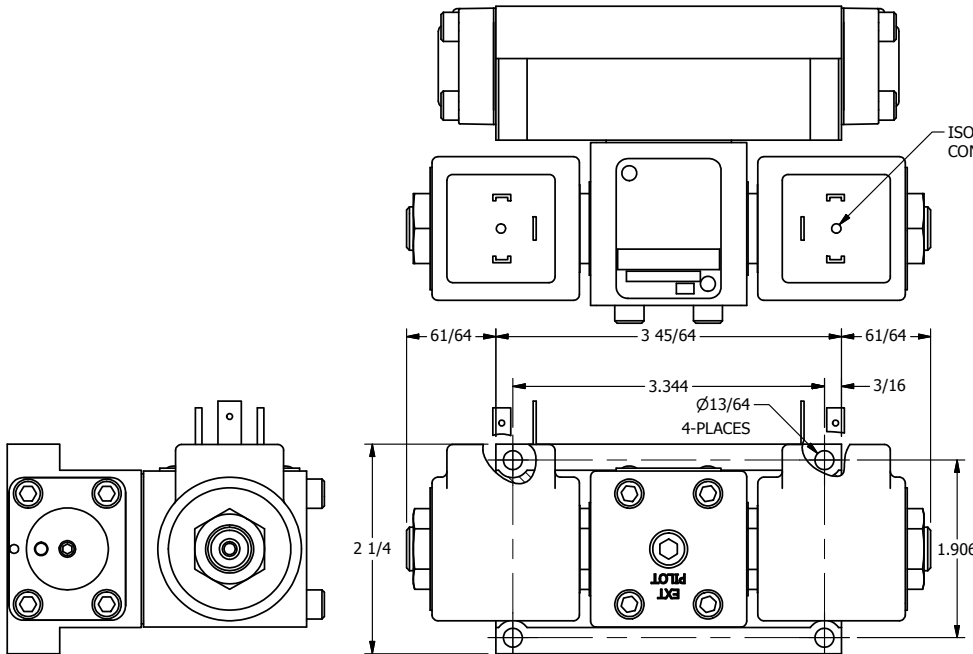

AAA
PRODUCTS
INTERNATIONAL

**AAA PRODUCTS
INTERNATIONAL**
7114 Harry Hines Blvd
Dallas, TX 75235

TITLE: $3/8$ " SUBPLATE, DBL SOL, 3 POS,
SPR CTR, SOL RTRN, REGEN CTR SPL,
ISO 4400 DIN

PART NO.:
DIM_SY3PDED