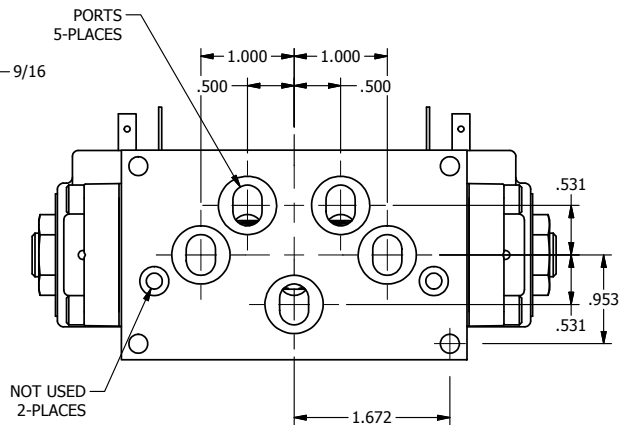

AAA
PRODUCTS
INTERNATIONAL

**AAA PRODUCTS
INTERNATIONAL**
7114 Harry Hines Blvd
Dallas, TX 75235

TITLE: $3/8$ " SUBPLATE, DBL SOL, 3 POS,
SPR CTR, SOL RTRN, REGEN CTR SPL,
ISO 4400 DIN

PART NO.:
DIM_SY3PDED