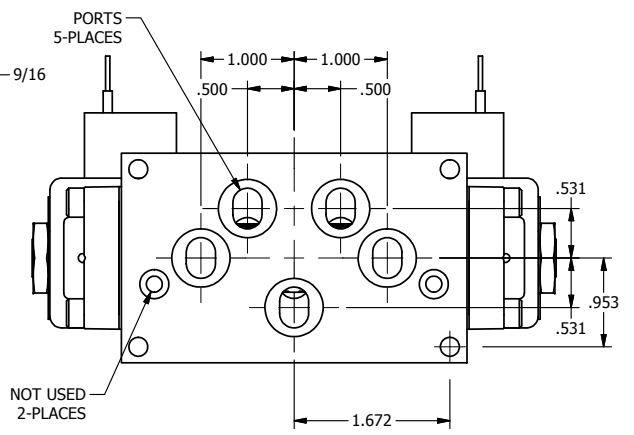

4

3

2

1

**AAA**  
PRODUCTS  
INTERNATIONAL

**AAA PRODUCTS  
INTERNATIONAL**  
7114 Harry Hines Blvd  
Dallas, TX 75235

TITLE: 3/8" SUBPLATE, DBL SOL, 3 POS,  
SPR CTR, SOL RTRN, REGEN CTR SPL,  
CLASSIC SOL

PART NO.:  
DIM\_SY3PD

THE INFORMATION CONTAINED WITHIN THIS DOCUMENT IS PROPRIETARY TO AAA PRODUCTS AND MAY NOT BE DISCLOSED WITHOUT PRIOR WRITTEN CONSENT

4

3

2

1

B

B