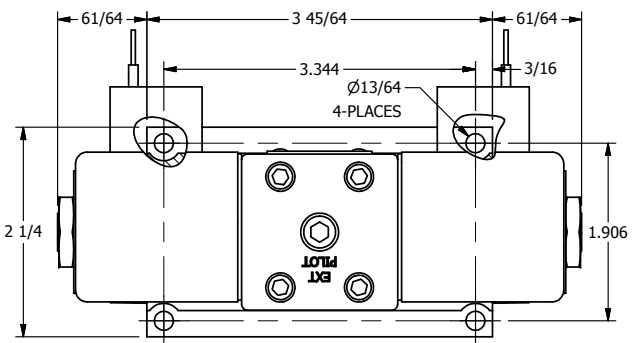

4

3

2

1

**AAA**  
PRODUCTS  
INTERNATIONAL

**AAA PRODUCTS  
INTERNATIONAL**  
7114 Harry Hines Blvd  
Dallas, TX 75235

TITLE: 3/8" SUBPLATE, DBL SOL, 3 POS,  
SPR CTR, SOL RTRN, REGEN CTR SPL,  
CLASSIC SOL

PART NO.:  
DIM\_SY3PD

THE INFORMATION CONTAINED WITHIN THIS DOCUMENT IS PROPRIETARY TO AAA PRODUCTS AND MAY NOT BE DISCLOSED WITHOUT PRIOR WRITTEN CONSENT

4

3

2

1

B

B