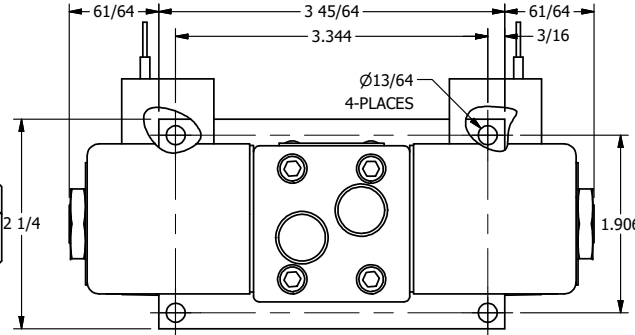

4

3

2

1

AAA
PRODUCTS
INTERNATIONAL

**AAA PRODUCTS
INTERNATIONAL**
7114 Harry Hines Blvd
Dallas, TX 75235

TITLE: 3/8" SIDE PORT, DBL SOL, 3 POS,
SPR CTR, SOL RTRN, CLSD CTR SPL,
CLASSIC SOL, LCKNG OVRD

DRAWING NO.:
DIM_SY30T