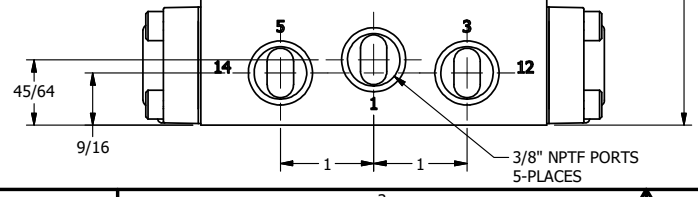

4

3

2

1

AAA
PRODUCTS
INTERNATIONAL

**AAA PRODUCTS
INTERNATIONAL**
7114 Harry Hines Blvd
Dallas, TX 75235

TITLE: 3/8" SIDE PORT, DBL SOL, 3 POS,
SPR CTR, SOL RTRN, CLSD CTR SPL,
CLASSIC SOL, LCKNG OVRD

DRAWING NO.:
DIM_SY30T