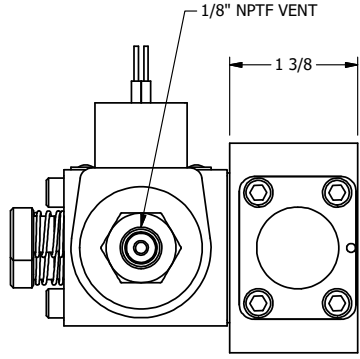

4

3

2

1

AAA
PRODUCTS
INTERNATIONAL

**AAA PRODUCTS
INTERNATIONAL**
7114 Harry Hines Blvd
Dallas, TX 75235

TITLE: 3/8" SIDE PORT, DBL SOL, 3 POS,
SPR CTR, SOL RTRN, CLSD CTR SPL,
CLASSIC SOL, LCKNG OVRD

DRAWING NO.:
DIM_SY30T