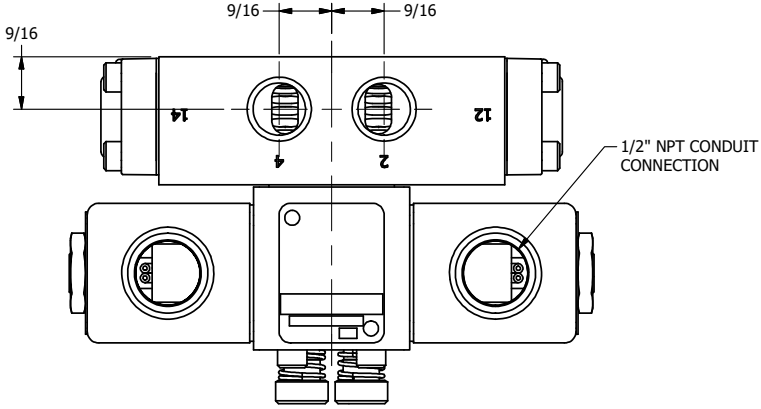

4

3

2

1

AAA
PRODUCTS
INTERNATIONAL

**AAA PRODUCTS
INTERNATIONAL**
7114 Harry Hines Blvd
Dallas, TX 75235

TITLE: 3/8" SIDE PORT, DBL SOL, 3 POS,
SPR CTR, SOL RTRN, CLSD CTR SPL,
CLASSIC SOL, LCKNG OVRD

DRAWING NO.:
DIM_SY30T