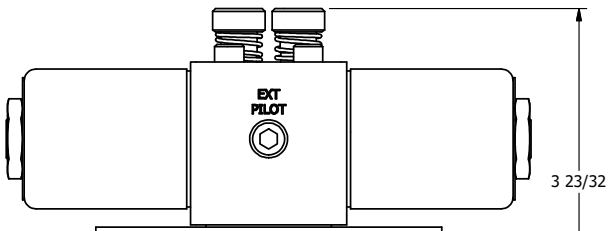

4

3

2

1

AAA
PRODUCTS
INTERNATIONAL

**AAA PRODUCTS
INTERNATIONAL**
7114 Harry Hines Blvd
Dallas, TX 75235

TITLE: 3/8" SIDE PORT, DBL SOL, 3 POS,
SPR CTR, SOL RTRN, CLSD CTR SPL,
CLASSIC SOL, LCKNG OVRD

DRAWING NO.:
DIM_SY30T