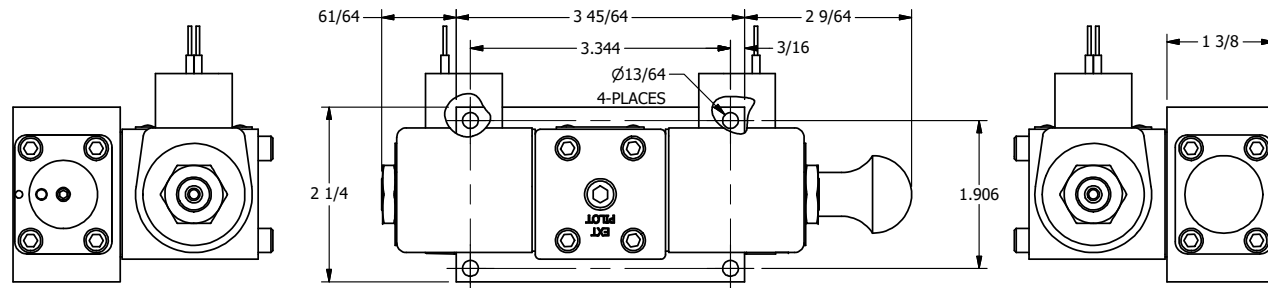

4

3

2

1

AAA
PRODUCTS
INTERNATIONAL

**AAA PRODUCTS
INTERNATIONAL**
7114 Harry Hines Blvd
Dallas, TX 75235

TITLE: 3/8" SIDE PORT, DBL SOL, 2 POS,
SPR CTR, SOL SHFT, CLSD CTR SPL,
CLASSIC SOL, MAN SPL OVRD

DRAWING NO.:
DIM_SY30S