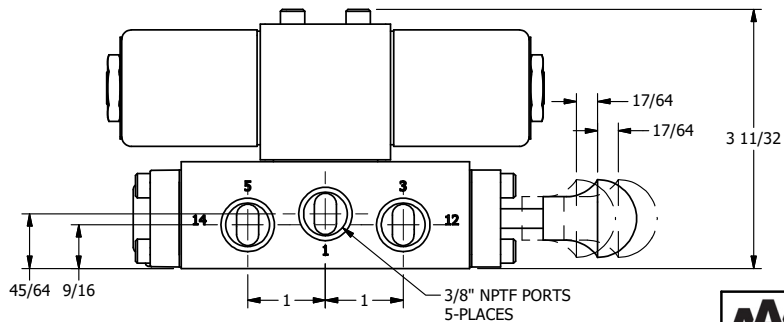

4

3

2

1

AAA
PRODUCTS
INTERNATIONAL

**AAA PRODUCTS
INTERNATIONAL**
7114 Harry Hines Blvd
Dallas, TX 75235

TITLE: 3/8" SIDE PORT, DBL SOL, 2 POS,
SPR CTR, SOL SHFT, CLSD CTR SPL,
CLASSIC SOL, MAN SPL OVRD

DRAWING NO.:
DIM_SY30S