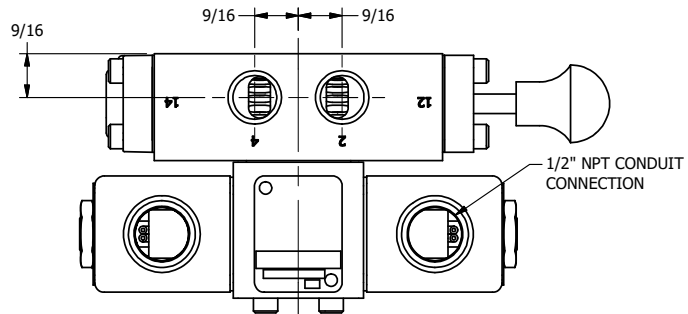

4

3

2

1

AAA
PRODUCTS
INTERNATIONAL

**AAA PRODUCTS
INTERNATIONAL**
7114 Harry Hines Blvd
Dallas, TX 75235

TITLE: 3/8" SIDE PORT, DBL SOL, 2 POS,
SPR CTR, SOL SHFT, CLSD CTR SPL,
CLASSIC SOL, MAN SPL OVRD

DRAWING NO.:
DIM_SY30S