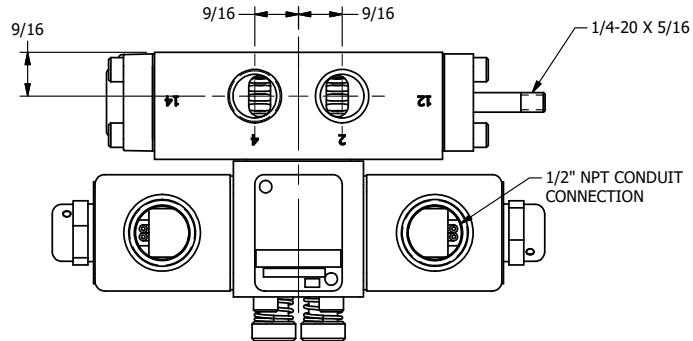

4

3

2

1

4

3

2

1

AAA
PRODUCTS
INTERNATIONAL

AAA PRODUCTS INTERNATIONAL
7114 Harry Hines Blvd
Dallas, TX 75235

TITLE 3/8" SIDE PORT, DBL SOL, 2 POS,
CLSD SPR CTR, CLASSIC SOL,
PUSH OVRD, DUST EXCLDR, THRD PIN

DRAWING NO.:
DIM_SY30PLK