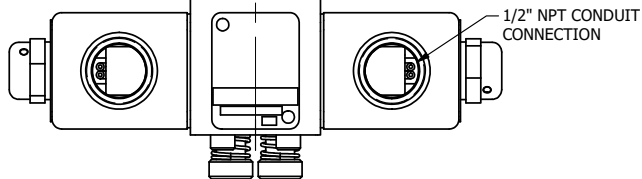

4

3

2

1

4

3

2

1

AAA
PRODUCTS
INTERNATIONAL

AAA PRODUCTS INTERNATIONAL
7114 Harry Hines Blvd
Dallas, TX 75235

TITLE 3/8" SIDE PORT, DBL SOL, 2 POS,
CLSD SPR CTR, CLASSIC SOL,
PUSH OVRD, DUST EXCLDR, THRD PIN

DRAWING NO.:
DIM_SY30PLK

THE INFORMATION CONTAINED WITHIN THIS DOCUMENT IS PROPRIETARY TO AAA PRODUCTS AND MAY NOT BE DISCLOSED WITHOUT PRIOR WRITTEN CONSENT