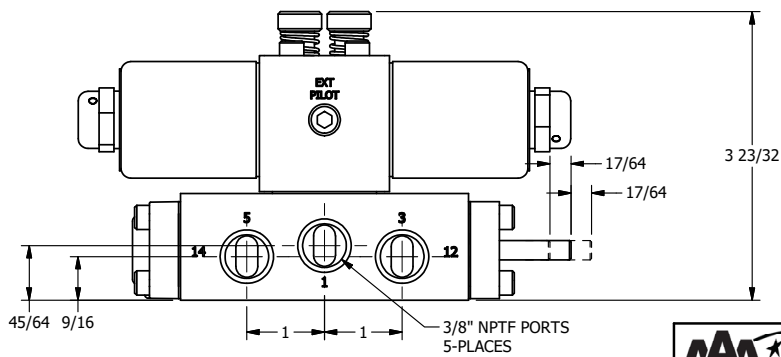

4

3

2

1

4

3

2

1

AAA
PRODUCTS
INTERNATIONAL

AAA PRODUCTS INTERNATIONAL
7114 Harry Hines Blvd
Dallas, TX 75235

TITLE 3/8" SIDE PORT, DBL SOL, 2 POS,
CLSD SPR CTR, CLASSIC SOL,
PUSH OVRD, DUST EXCLDR, THRD PIN

DRAWING NO.:
DIM_SY30PLK