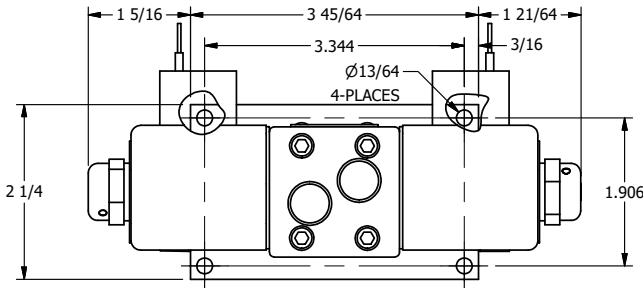

4

3

2

1

4

3

2

1

AAA
PRODUCTS
INTERNATIONAL

AAA PRODUCTS INTERNATIONAL
7114 Harry Hines Blvd
Dallas, TX 75235

TITLE 3/8" SIDE PORT, DBL SOL, 2 POS,
CLSD SPR CTR, CLASSIC SOL,
PUSH OVRD, DUST EXCLDR, THRD PIN

DRAWING NO.:
DIM_SY30PLK