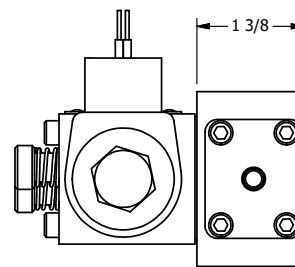

4

3

2

1

4

3

2

1

AAA
PRODUCTS
INTERNATIONAL

AAA PRODUCTS INTERNATIONAL
7114 Harry Hines Blvd
Dallas, TX 75235

TITLE 3/8" SIDE PORT, DBL SOL, 2 POS,
CLSD SPR CTR, CLASSIC SOL,
PUSH OVRD, DUST EXCLDR, THRD PIN

DRAWING NO.:
DIM_SY30PLK