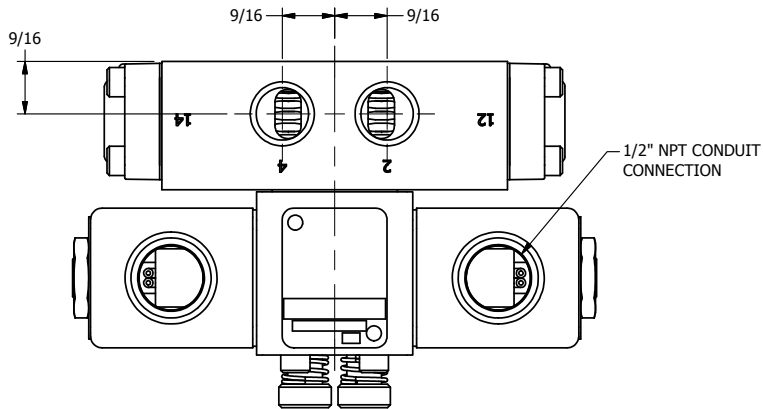

4

3

2

1

AAA
PRODUCTS
INTERNATIONAL

**AAA PRODUCTS
INTERNATIONAL**
7114 Harry Hines Blvd
Dallas, TX 75235

TITLE: 3/8" SIDE PORT, DBL SOL, 3 POS,
SPR CTR, SOL RTRN, CLSD CTR SPL,
CLASSIC SOL, PUSH OVRD

DRAWING NO.:
DIM_SY30P