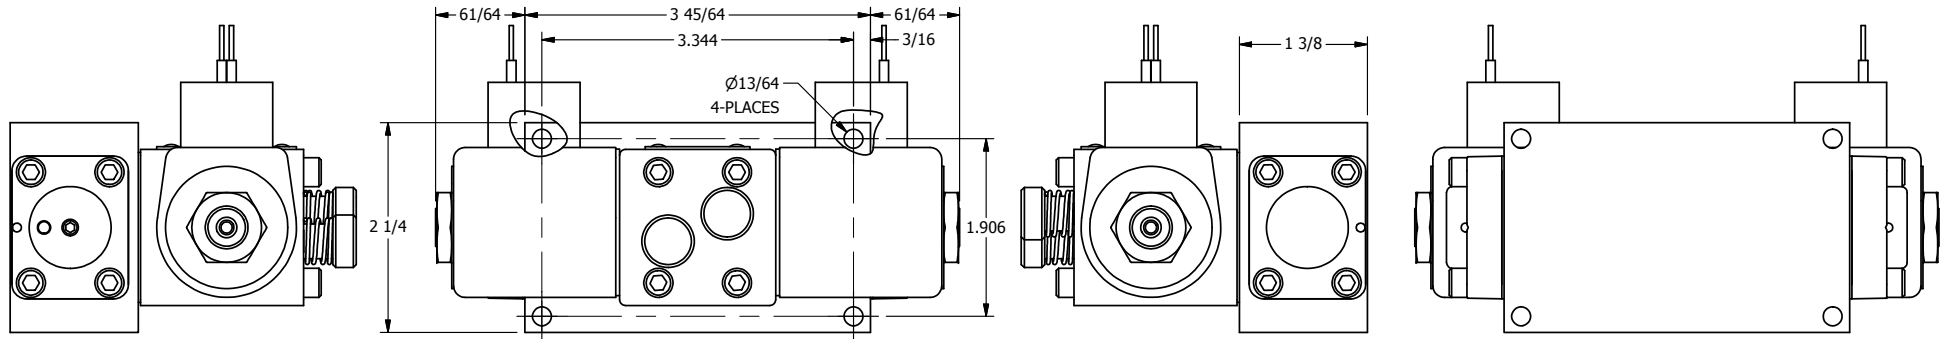

4

3

2

1

AAA
PRODUCTS
INTERNATIONAL

**AAA PRODUCTS
INTERNATIONAL**
7114 Harry Hines Blvd
Dallas, TX 75235

TITLE: 3/8" SIDE PORT, DBL SOL, 3 POS,
SPR CTR, SOL RTRN, CLSD CTR SPL,
CLASSIC SOL, PUSH OVRD

DRAWING NO.:
DIM_SY30P