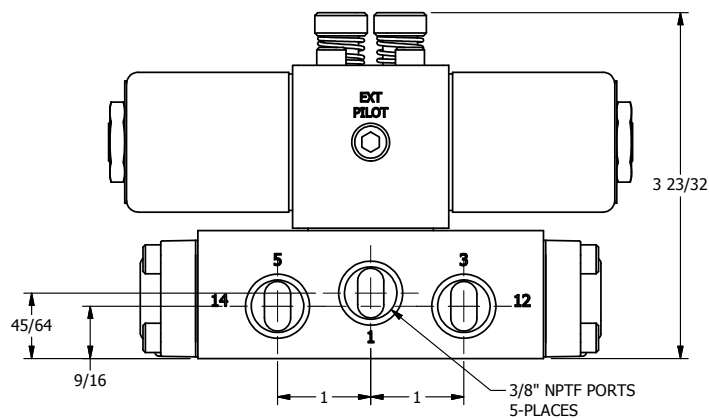

4

3

2

1

AAA
PRODUCTS
INTERNATIONAL

**AAA PRODUCTS
INTERNATIONAL**
7114 Harry Hines Blvd
Dallas, TX 75235

TITLE: 3/8" SIDE PORT, DBL SOL, 3 POS,
SPR CTR, SOL RTRN, CLSD CTR SPL,
CLASSIC SOL, PUSH OVRD

DRAWING NO.:
DIM_SY30P