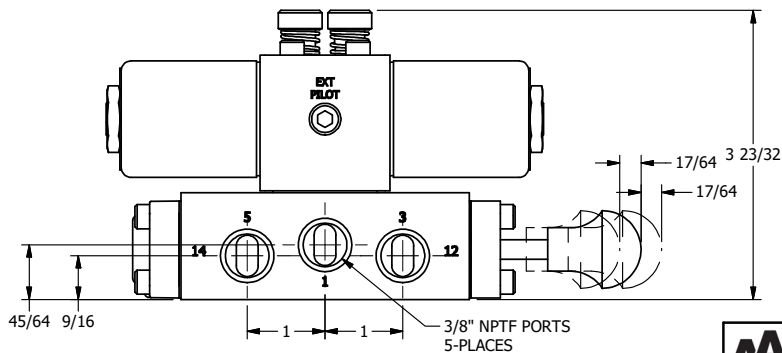

4

3

2

1

**AAA**  
PRODUCTS  
INTERNATIONAL

**AAA PRODUCTS  
INTERNATIONAL**  
7114 Harry Hines Blvd  
Dallas, TX 75235

TITLE: 3/8" SIDE PORT, DBL SOL, 2 POS,  
CLSD SPR CTR, CLASSIC SOL,  
LCKNG OVRD, MAN SPL OVRD

DRAWING NO.:  
DIM\_SY300S

THE INFORMATION CONTAINED WITHIN THIS DOCUMENT IS PROPRIETARY TO AAA PRODUCTS AND MAY NOT BE DISCLOSED WITHOUT PRIOR WRITTEN CONSENT

4

3

2

1