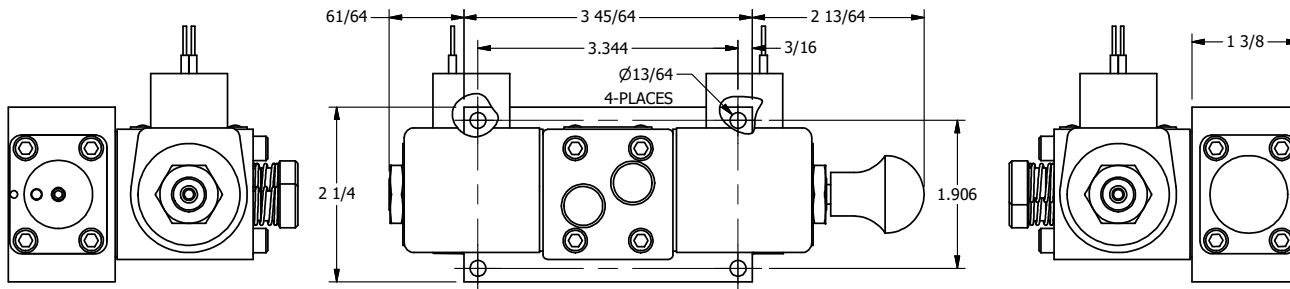

4

3

2

1

**AAA**  
PRODUCTS  
INTERNATIONAL

**AAA PRODUCTS  
INTERNATIONAL**  
7114 Harry Hines Blvd  
Dallas, TX 75235

TITLE: 3/8" SIDE PORT, DBL SOL, 2 POS,  
CLSD SPR CTR, CLASSIC SOL,  
LCKNG OVRD, MAN SPL OVRD

DRAWING NO.:  
DIM\_SY300S

THE INFORMATION CONTAINED WITHIN THIS DOCUMENT IS PROPRIETARY TO AAA PRODUCTS AND MAY NOT BE DISCLOSED WITHOUT PRIOR WRITTEN CONSENT

4

3

2

1