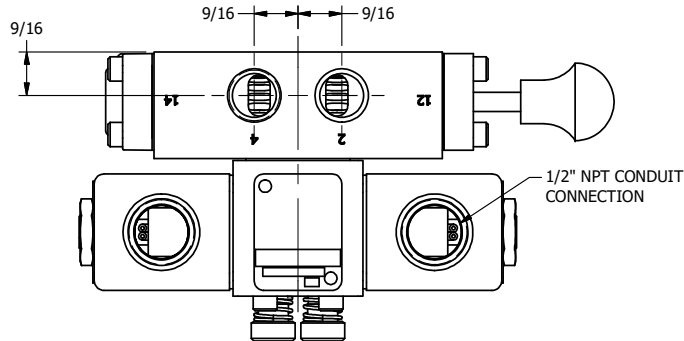

4

3

2

1

**AAA**  
PRODUCTS  
INTERNATIONAL

**AAA PRODUCTS  
INTERNATIONAL**  
7114 Harry Hines Blvd  
Dallas, TX 75235

TITLE: 3/8" SIDE PORT, DBL SOL, 2 POS,  
CLSD SPR CTR, CLASSIC SOL,  
LCKNG OVRD, MAN SPL OVRD

DRAWING NO.:  
DIM\_SY300S

THE INFORMATION CONTAINED WITHIN THIS DOCUMENT IS PROPRIETARY TO AAA PRODUCTS AND MAY NOT BE DISCLOSED WITHOUT PRIOR WRITTEN CONSENT

4

3

2

1