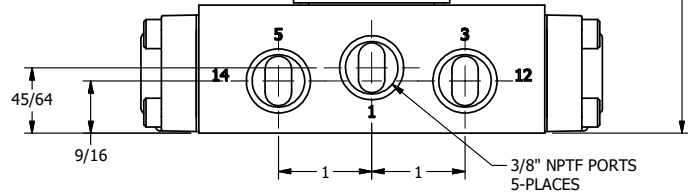

4

3

2

1

1/2" NPT CONDUIT CONNECTION

1/8" NPTF TAPPED VENT 2-PLACES

3/8" NPTF PORTS 5-PLACES

AAA
PRODUCTS
INTERNATIONAL

AAA PRODUCTS INTERNATIONAL
7114 Harry Hines Blvd
Dallas, TX 75235

TITLE: 3/8" SIDE PORT, DBL SOL, 3 POS,
CLSD SPR CTR, CLASSIC,
NON-LCKNG OVRD, TPD VENT

DRAWING NO.:
DIM_SY30NT

THE INFORMATION CONTAINED WITHIN THIS DOCUMENT IS PROPRIETARY TO AAA PRODUCTS AND MAY NOT BE DISCLOSED WITHOUT PRIOR WRITTEN CONSENT