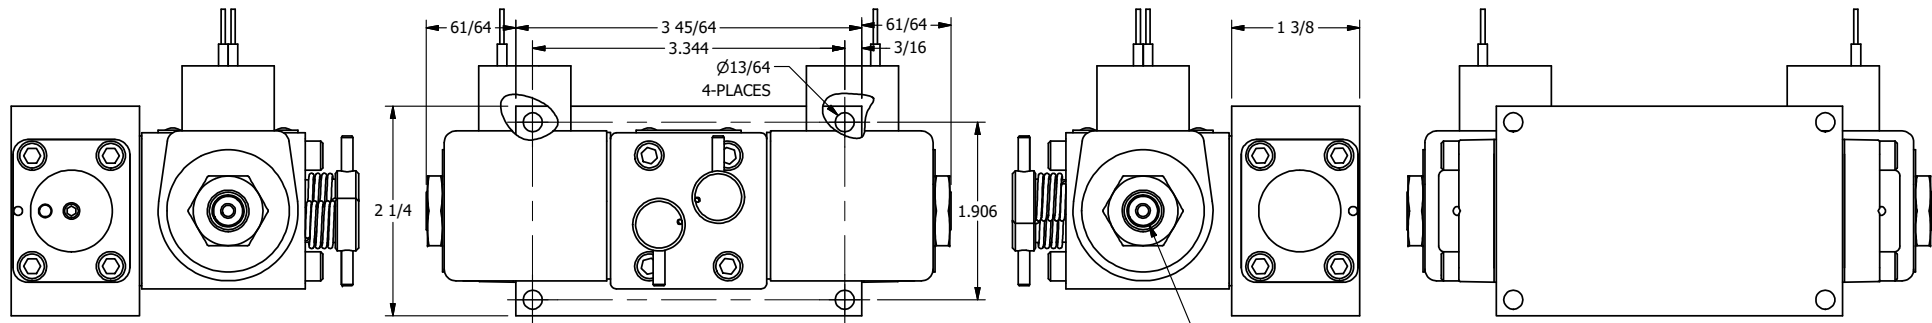

4

3

2

1

1/2" NPT CONDUIT CONNECTION

1/8" NPTF TAPPED VENT 2-PLACES

3/8" NPTF PORTS 5-PLACES

AAA
PRODUCTS
INTERNATIONAL

AAA PRODUCTS INTERNATIONAL
7114 Harry Hines Blvd
Dallas, TX 75235

TITLE: 3/8" SIDE PORT, DBL SOL, 3 POS,
CLSD SPR CTR, CLASSIC,
NON-LCKNG OVRD, TPD VENT

DRAWING NO.:
DIM_SY30NT

THE INFORMATION CONTAINED WITHIN THIS DOCUMENT IS PROPRIETARY TO AAA PRODUCTS AND MAY NOT BE DISCLOSED WITHOUT PRIOR WRITTEN CONSENT