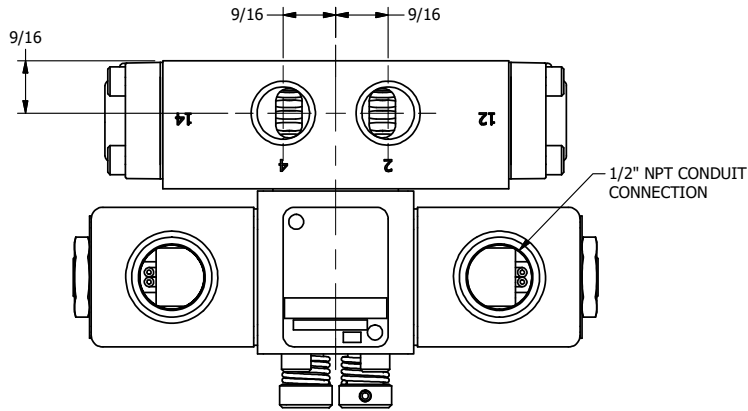

4

3

2

1

1/2" NPT CONDUIT CONNECTION

1/8" NPTF TAPPED VENT 2-PLACES

3/8" NPTF PORTS 5-PLACES

AAA
PRODUCTS
INTERNATIONAL

AAA PRODUCTS INTERNATIONAL
7114 Harry Hines Blvd
Dallas, TX 75235

TITLE: 3/8" SIDE PORT, DBL SOL, 3 POS,
CLSD SPR CTR, CLASSIC,
NON-LCKNG OVRD, TPD VENT

DRAWING NO.:
DIM_SY30NT

THE INFORMATION CONTAINED WITHIN THIS DOCUMENT IS PROPRIETARY TO AAA PRODUCTS AND MAY NOT BE DISCLOSED WITHOUT PRIOR WRITTEN CONSENT