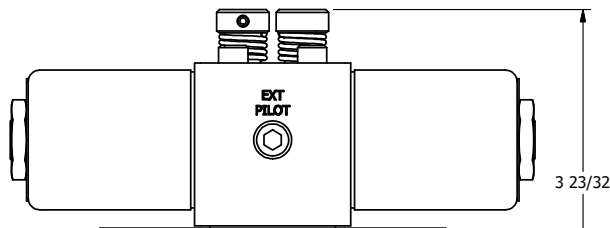

4

3

2

1

1/2" NPT CONDUIT CONNECTION

1/8" NPTF TAPPED VENT 2-PLACES

3/8" NPTF PORTS 5-PLACES

AAA
PRODUCTS
INTERNATIONAL

AAA PRODUCTS INTERNATIONAL
7114 Harry Hines Blvd
Dallas, TX 75235

TITLE: 3/8" SIDE PORT, DBL SOL, 3 POS,
CLSD SPR CTR, CLASSIC,
NON-LCKNG OVRD, TPD VENT

DRAWING NO.:
DIM_SY30NT

THE INFORMATION CONTAINED WITHIN THIS DOCUMENT IS PROPRIETARY TO AAA PRODUCTS AND MAY NOT BE DISCLOSED WITHOUT PRIOR WRITTEN CONSENT