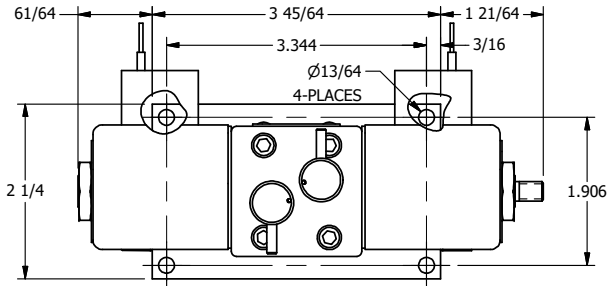

4

3

2

1

4

3

2

AAA
PRODUCTS
INTERNATIONAL

AAA PRODUCTS INTERNATIONAL
7114 Harry Hines Blvd
Dallas, TX 75235

TITLE: 3/8" SIDE PORT, DBL SOL, 2 POS,
CLSD SPR CTR, CLASSIC SOL,
NON-LCKNG OVRD, THRD INDCTR PIN

DRAWING NO.:
DIM_SY30NK

THE INFORMATION CONTAINED WITHIN THIS DOCUMENT IS PROPRIETARY TO AAA PRODUCTS AND MAY NOT BE DISCLOSED WITHOUT PRIOR WRITTEN CONSENT