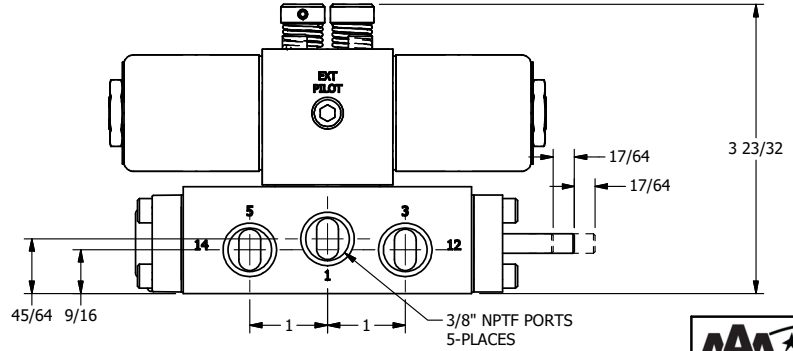

4

3

2

1

4

3

2

AAA
PRODUCTS
INTERNATIONAL

AAA PRODUCTS INTERNATIONAL
7114 Harry Hines Blvd
Dallas, TX 75235

TITLE: 3/8" SIDE PORT, DBL SOL, 2 POS,
CLSD SPR CTR, CLASSIC SOL,
NON-LCKNG OVRD, THRD INDCTR PIN

DRAWING NO.:
DIM_SY30NK

THE INFORMATION CONTAINED WITHIN THIS DOCUMENT IS PROPRIETARY TO AAA PRODUCTS AND MAY NOT BE DISCLOSED WITHOUT PRIOR WRITTEN CONSENT