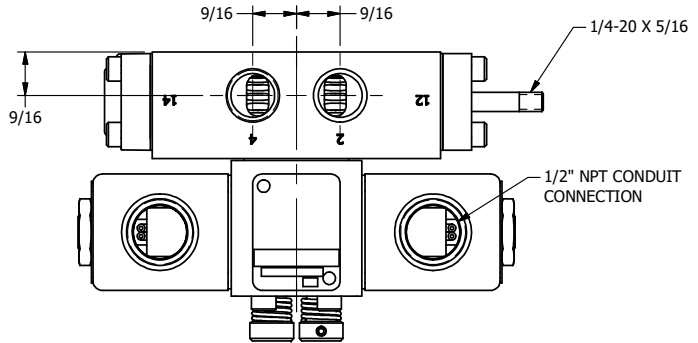

4

3

2

1

4

3

2

AAA
PRODUCTS
INTERNATIONAL

AAA PRODUCTS INTERNATIONAL
7114 Harry Hines Blvd
Dallas, TX 75235

TITLE: 3/8" SIDE PORT, DBL SOL, 2 POS,
CLSD SPR CTR, CLASSIC SOL,
NON-LCKNG OVRD, THRD INDCTR PIN

DRAWING NO.:
DIM_SY30NK

THE INFORMATION CONTAINED WITHIN THIS DOCUMENT IS PROPRIETARY TO AAA PRODUCTS AND MAY NOT BE DISCLOSED WITHOUT PRIOR WRITTEN CONSENT