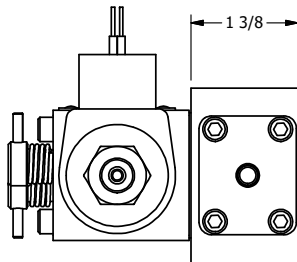

4

3

2

1

4

3

2

AAA
PRODUCTS
INTERNATIONAL

AAA PRODUCTS INTERNATIONAL
7114 Harry Hines Blvd
Dallas, TX 75235

TITLE: 3/8" SIDE PORT, DBL SOL, 2 POS,
CLSD SPR CTR, CLASSIC SOL,
NON-LCKNG OVRD, THRD INDCTR PIN

DRAWING NO.:
DIM_SY30NK

THE INFORMATION CONTAINED WITHIN THIS DOCUMENT IS PROPRIETARY TO AAA PRODUCTS AND MAY NOT BE DISCLOSED WITHOUT PRIOR WRITTEN CONSENT