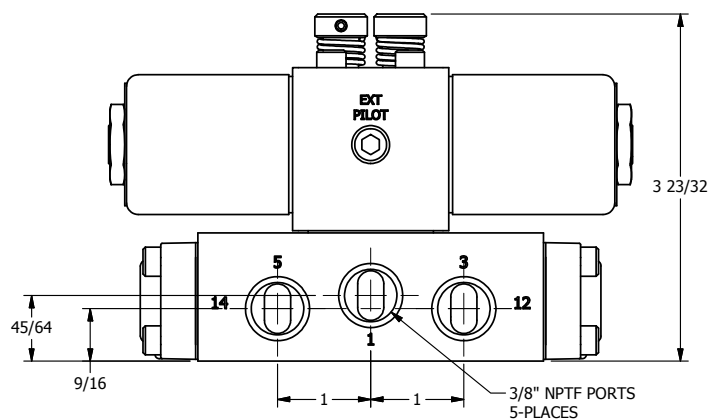

4

3

2

1

**AAA**  
PRODUCTS  
INTERNATIONAL

**AAA PRODUCTS  
INTERNATIONAL**  
7114 Harry Hines Blvd  
Dallas, TX 75235

TITLE: 3/8" SIDE PORT, DBL SOL, 3 POS,  
SPR CTR, SOL RTRN, CLSD CTR SPL,  
CLASSIC SOL, NON-LCKNG OVRD

DRAWING NO.:  
DIM\_SY30N

THE INFORMATION CONTAINED WITHIN THIS DOCUMENT IS PROPRIETARY TO AAA PRODUCTS AND MAY NOT BE DISCLOSED WITHOUT PRIOR WRITTEN CONSENT

4

3

2

1

B

B