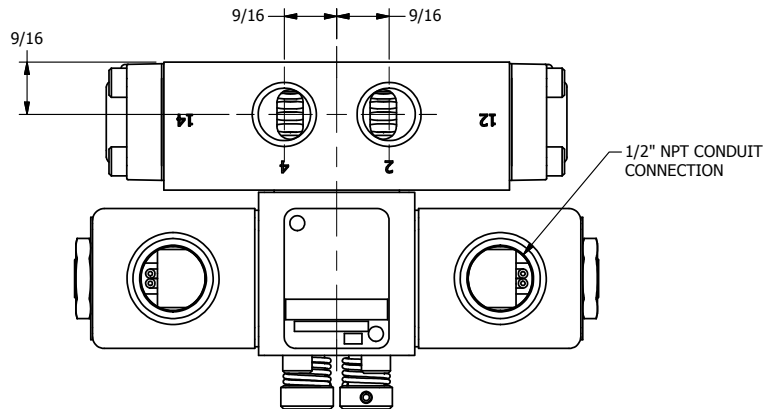

4

3

2

1

**AAA**  
PRODUCTS  
INTERNATIONAL

**AAA PRODUCTS  
INTERNATIONAL**  
7114 Harry Hines Blvd  
Dallas, TX 75235

TITLE: 3/8" SIDE PORT, DBL SOL, 3 POS,  
SPR CTR, SOL RTRN, CLSD CTR SPL,  
CLASSIC SOL, NON-LCKNG OVRD

DRAWING NO.:  
DIM\_SY30N

THE INFORMATION CONTAINED WITHIN THIS DOCUMENT IS PROPRIETARY TO AAA PRODUCTS AND MAY NOT BE DISCLOSED WITHOUT PRIOR WRITTEN CONSENT

4

3

2

1

B

B