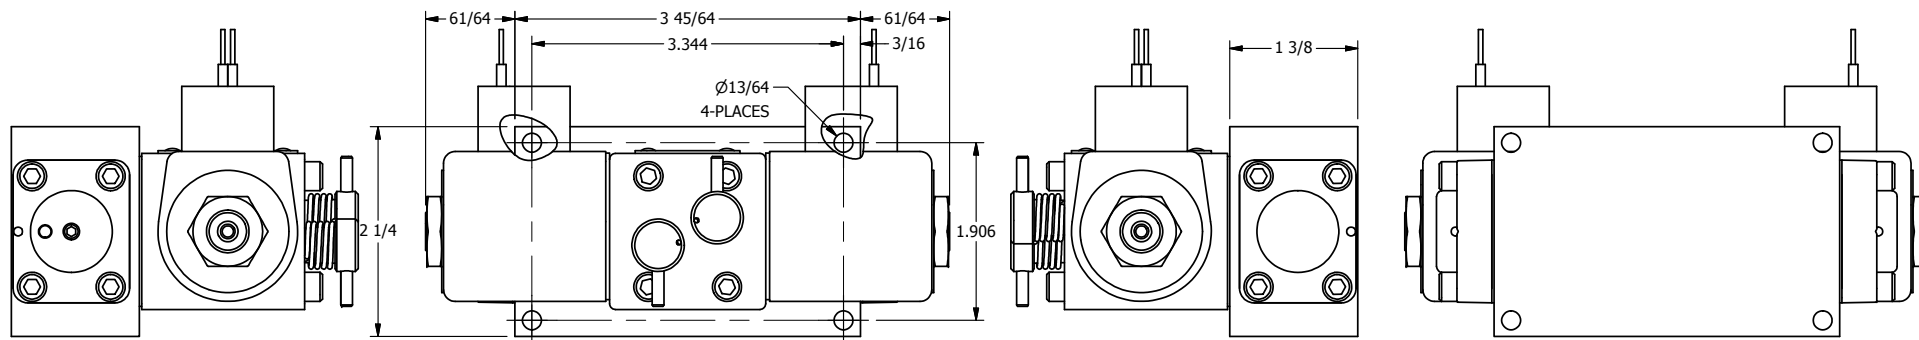

4

3

2

1

**AAA**  
PRODUCTS  
INTERNATIONAL

**AAA PRODUCTS  
INTERNATIONAL**  
7114 Harry Hines Blvd  
Dallas, TX 75235

TITLE: 3/8" SIDE PORT, DBL SOL, 3 POS,  
SPR CTR, SOL RTRN, CLSD CTR SPL,  
CLASSIC SOL, NON-LCKNG OVRD

DRAWING NO.:  
DIM\_SY30N

THE INFORMATION CONTAINED WITHIN THIS DOCUMENT IS PROPRIETARY TO AAA PRODUCTS AND MAY NOT BE DISCLOSED WITHOUT PRIOR WRITTEN CONSENT

4

3

2

1

B

B