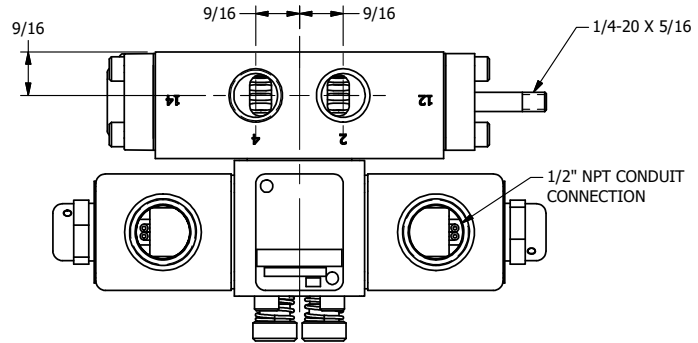

4

3

2

1

AAA
PRODUCTS
INTERNATIONAL

AAA PRODUCTS INTERNATIONAL
7114 Harry Hines Blvd
Dallas, TX 75235

TITLE: 3/8" SIDE PORT, DBL SOL, 2 POS,
CLSD SPR CTR, CLASSIC SOL,
LCKNG OVRD, DUST EXCLDR, THRD PIN

DRAWING NO.:
DIM_SY30LK