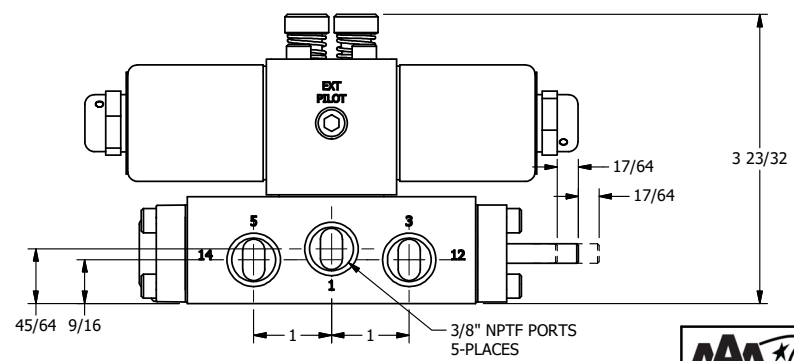

4

3

2

1

AAA
PRODUCTS
INTERNATIONAL

AAA PRODUCTS INTERNATIONAL
7114 Harry Hines Blvd
Dallas, TX 75235

TITLE: 3/8" SIDE PORT, DBL SOL, 2 POS,
CLSD SPR CTR, CLASSIC SOL,
LCKNG OVRD, DUST EXCLDR, THRD PIN

DRAWING NO.:
DIM_SY30LK