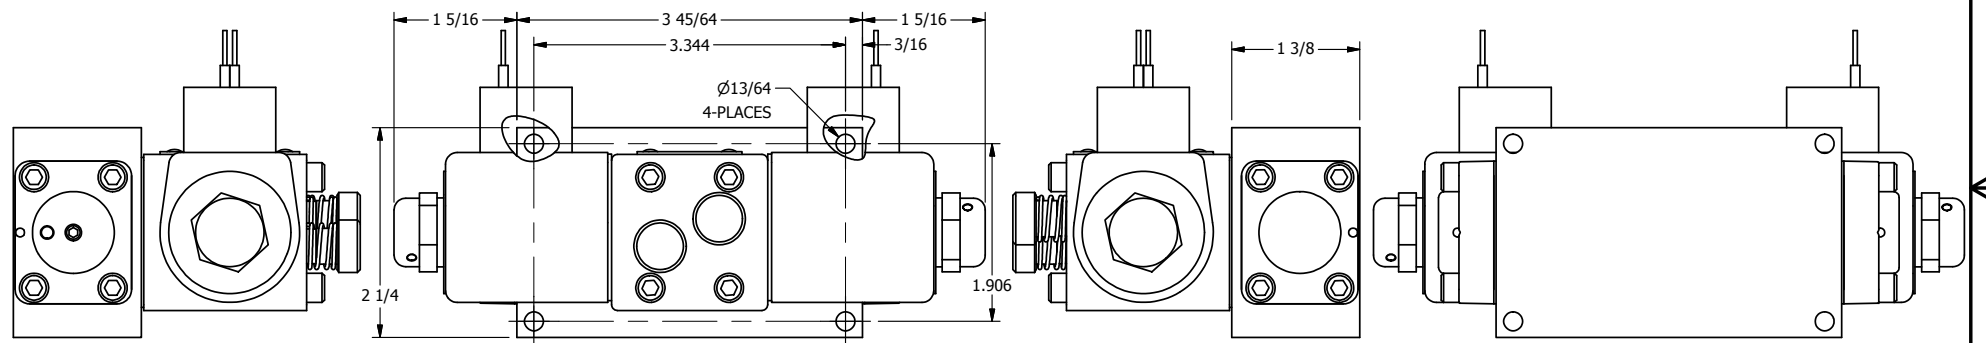

4

3

2

1

1/2" NPT CONDUIT CONNECTION

3/8" NPTF PORTS 5-PLACES

AAA
PRODUCTS
INTERNATIONAL

AAA PRODUCTS INTERNATIONAL
7114 Harry Hines Blvd
Dallas, TX 75235

TITLE: 3/8" SIDE PORT, DBL SOL, 3 POS,
SPR CTR, CLSD CTR SPL, CLASSIC SOL,
LCKNG OVRD, DUST EXCLDR

DRAWING NO.:
DIM_SY30L

THE INFORMATION CONTAINED WITHIN THIS DOCUMENT IS PROPRIETARY TO AAA PRODUCTS AND MAY NOT BE DISCLOSED WITHOUT PRIOR WRITTEN CONSENT