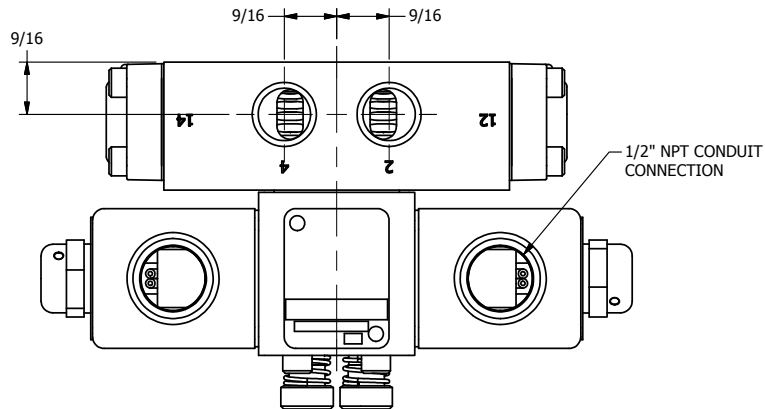

4

3

2

1

1/2" NPT CONDUIT CONNECTION

3/8" NPTF PORTS 5-PLACES

AAA
PRODUCTS
INTERNATIONAL

AAA PRODUCTS INTERNATIONAL
7114 Harry Hines Blvd
Dallas, TX 75235

TITLE: 3/8" SIDE PORT, DBL SOL, 3 POS,
SPR CTR, CLSD CTR SPL, CLASSIC SOL,
LCKNG OVRD, DUST EXCLDR

DRAWING NO.:
DIM_SY30L

THE INFORMATION CONTAINED WITHIN THIS DOCUMENT IS PROPRIETARY TO AAA PRODUCTS AND MAY NOT BE DISCLOSED WITHOUT PRIOR WRITTEN CONSENT