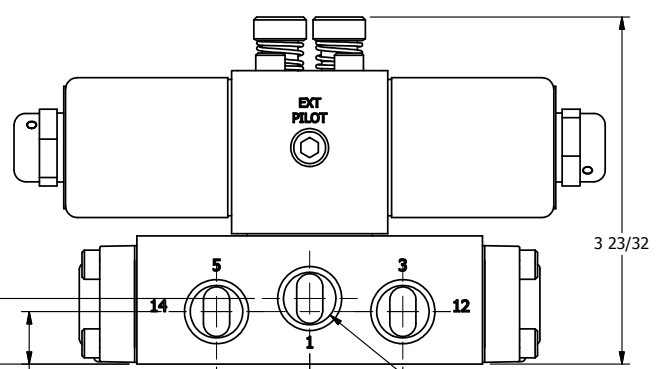

4

3

2

1

1/2" NPT CONDUIT CONNECTION

3/8" NPTF PORTS 5-PLACES

AAA
PRODUCTS
INTERNATIONAL

AAA PRODUCTS INTERNATIONAL
7114 Harry Hines Blvd
Dallas, TX 75235

TITLE: 3/8" SIDE PORT, DBL SOL, 3 POS,
SPR CTR, CLSD CTR SPL, CLASSIC SOL,
LCKNG OVRD, DUST EXCLDR

DRAWING NO.:
DIM_SY30L

THE INFORMATION CONTAINED WITHIN THIS DOCUMENT IS PROPRIETARY TO AAA PRODUCTS AND MAY NOT BE DISCLOSED WITHOUT PRIOR WRITTEN CONSENT