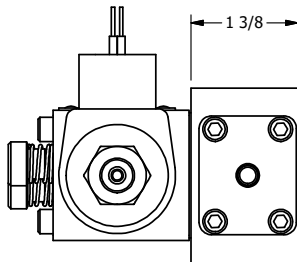

4

3

2

1

4

3

2

AAA
PRODUCTS
INTERNATIONAL

**AAA PRODUCTS
INTERNATIONAL**
7114 Harry Hines Blvd
Dallas, TX 75235

TITLE: 3/8" SIDE PORT, DBL SOL, 2 POS,
CLSD SPR CTR, CLASSIC SOL,
LCKNG OVRD, THREADED INDCTR PIN

DRAWING NO.:
DIM_SY30K

THE INFORMATION CONTAINED WITHIN THIS DOCUMENT IS PROPRIETARY TO AAA PRODUCTS AND MAY NOT BE DISCLOSED WITHOUT PRIOR WRITTEN CONSENT