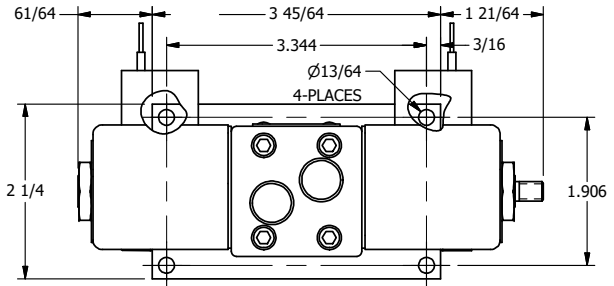

4

3

2

1

4

3

2

AAA
PRODUCTS
INTERNATIONAL

**AAA PRODUCTS
INTERNATIONAL**
7114 Harry Hines Blvd
Dallas, TX 75235

TITLE: 3/8" SIDE PORT, DBL SOL, 2 POS,
CLSD SPR CTR, CLASSIC SOL,
LCKNG OVRD, THREADED INDCTR PIN

DRAWING NO.:
DIM_SY30K

THE INFORMATION CONTAINED WITHIN THIS DOCUMENT IS PROPRIETARY TO AAA PRODUCTS AND MAY NOT BE DISCLOSED WITHOUT PRIOR WRITTEN CONSENT