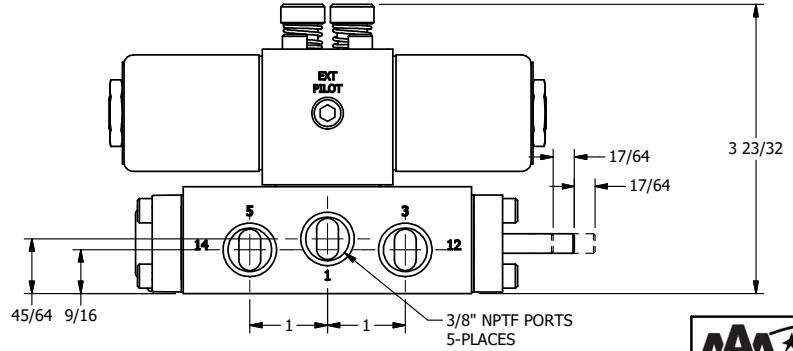

4

3

2

1

4

3

2

AAA
PRODUCTS
INTERNATIONAL

**AAA PRODUCTS
INTERNATIONAL**
7114 Harry Hines Blvd
Dallas, TX 75235

TITLE: 3/8" SIDE PORT, DBL SOL, 2 POS,
CLSD SPR CTR, CLASSIC SOL,
LCKNG OVRD, THREADED INDCTR PIN

DRAWING NO.:
DIM_SY30K

THE INFORMATION CONTAINED WITHIN THIS DOCUMENT IS PROPRIETARY TO AAA PRODUCTS AND MAY NOT BE DISCLOSED WITHOUT PRIOR WRITTEN CONSENT