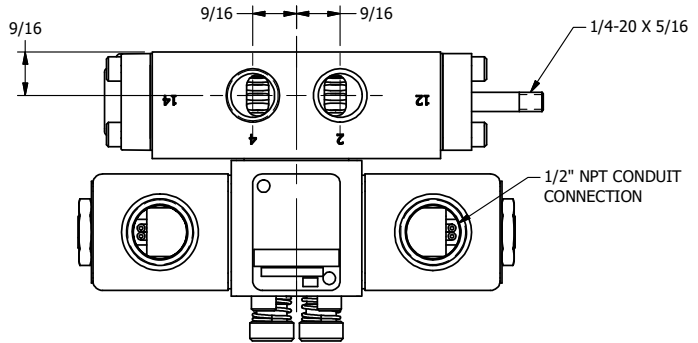

4

3

2

1

4

3

2

AAA
PRODUCTS
INTERNATIONAL

**AAA PRODUCTS
INTERNATIONAL**
7114 Harry Hines Blvd
Dallas, TX 75235

TITLE: 3/8" SIDE PORT, DBL SOL, 2 POS,
CLSD SPR CTR, CLASSIC SOL,
LCKNG OVRD, THREADED INDCTR PIN

DRAWING NO.:
DIM_SY30K

THE INFORMATION CONTAINED WITHIN THIS DOCUMENT IS PROPRIETARY TO AAA PRODUCTS AND MAY NOT BE DISCLOSED WITHOUT PRIOR WRITTEN CONSENT