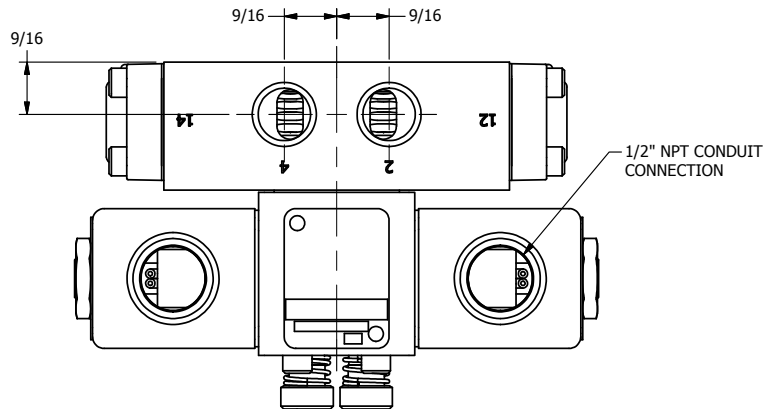

4

3

2

1

AAA
PRODUCTS
INTERNATIONAL

**AAA PRODUCTS
INTERNATIONAL**
7114 Harry Hines Blvd
Dallas, TX 75235

TITLE 3/8" SIDE PORT, DBL SOL, 3 POS,
SPR CTR, SOL RTRN, CLSD CTR SPL,
CLASSIC SOL, LCKNG OVRD

DRAWING NO.:
DIM_SY30