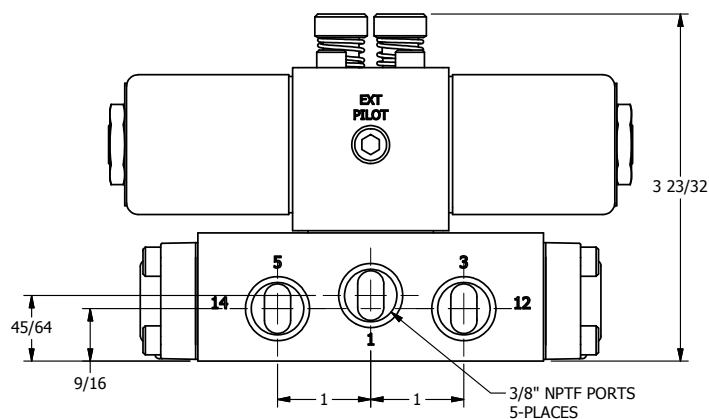

4

3

2

1

AAA
PRODUCTS
INTERNATIONAL

**AAA PRODUCTS
INTERNATIONAL**
7114 Harry Hines Blvd
Dallas, TX 75235

TITLE 3/8" SIDE PORT, DBL SOL, 3 POS,
SPR CTR, SOL RTRN, CLSD CTR SPL,
CLASSIC SOL, LCKNG OVRD

DRAWING NO.:
DIM_SY30