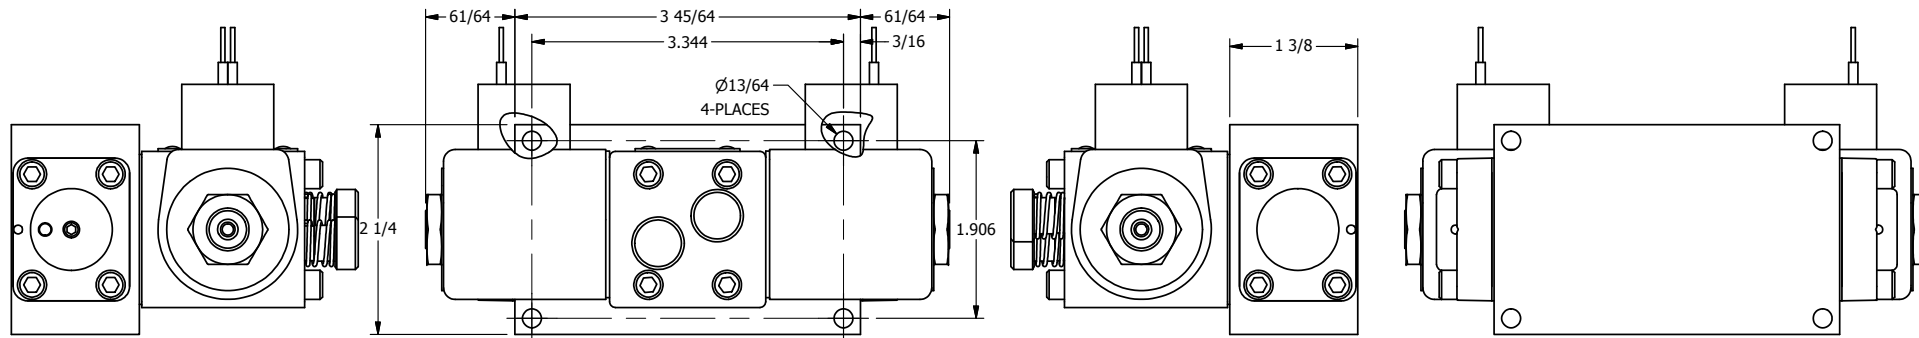

4

3

2

1

AAA
PRODUCTS
INTERNATIONAL

**AAA PRODUCTS
INTERNATIONAL**
7114 Harry Hines Blvd
Dallas, TX 75235

TITLE 3/8" SIDE PORT, DBL SOL, 3 POS,
SPR CTR, SOL RTRN, CLSD CTR SPL,
CLASSIC SOL, LCKNG OVRD

DRAWING NO.:
DIM_SY30