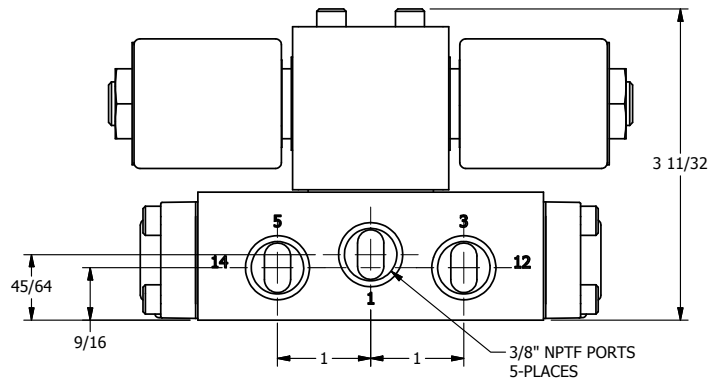

4

3

2

1

**AAA**  
PRODUCTS  
INTERNATIONAL

**AAA PRODUCTS  
INTERNATIONAL**  
7114 Harry Hines Blvd  
Dallas, TX 75235

TITLE: 3/8" SIDE PORT, DBL SOL, 3 POS,  
SPR CTR, SOL RTRN, CLSD CTR SPL,  
MOLD-OVER, TAPPED VENT

DRAWING NO.:  
DIM\_SY3MT

THE INFORMATION CONTAINED WITHIN THIS DOCUMENT IS PROPRIETARY TO AAA PRODUCTS AND MAY NOT BE DISCLOSED WITHOUT PRIOR WRITTEN CONSENT

4

3

2

1