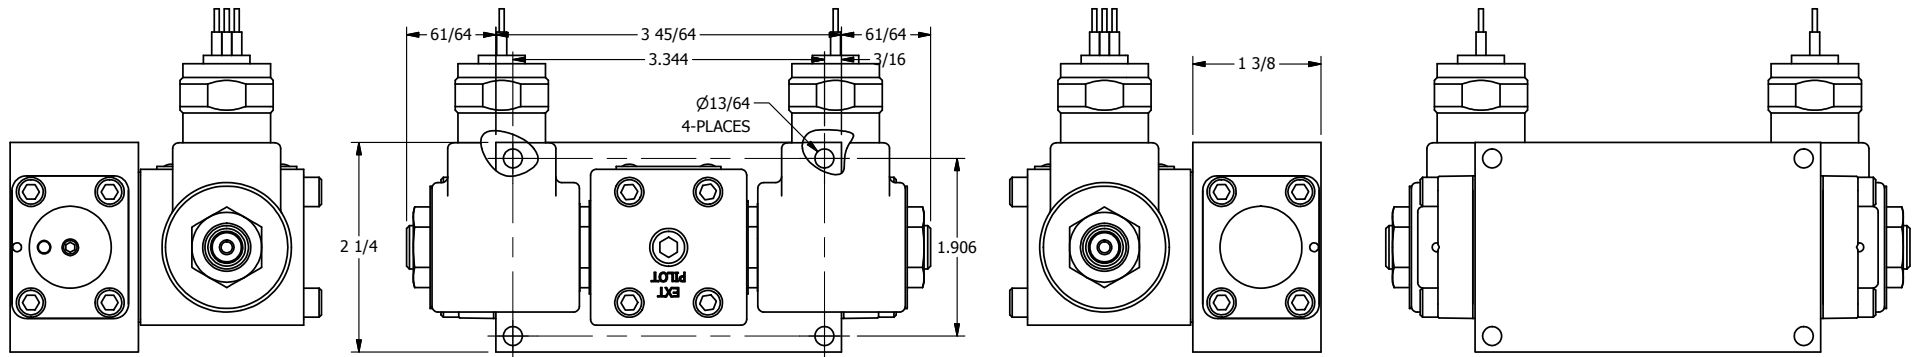

4

3

2

1

**AAA**  
PRODUCTS  
INTERNATIONAL

**AAA PRODUCTS  
INTERNATIONAL**  
7114 Harry Hines Blvd  
Dallas, TX 75235

TITLE: 3/8" SIDE PORT, DBL SOL, 3 POS,  
SPR CTR, SOL RTRN, CLSD CTR SPL,  
MOLD-OVER, TAPPED VENT