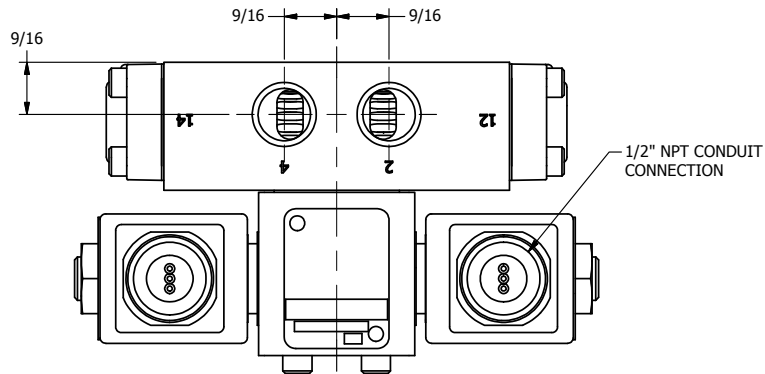

4

3

2

1

**AAA**  
PRODUCTS  
INTERNATIONAL

**AAA PRODUCTS  
INTERNATIONAL**  
7114 Harry Hines Blvd  
Dallas, TX 75235

TITLE: 3/8" SIDE PORT, DBL SOL, 3 POS,  
SPR CTR, SOL RTRN, CLSD CTR SPL,  
MOLD-OVER, TAPPED VENT

DRAWING NO.:  
DIM\_SY3MT

THE INFORMATION CONTAINED WITHIN THIS DOCUMENT IS PROPRIETARY TO AAA PRODUCTS AND MAY NOT BE DISCLOSED WITHOUT PRIOR WRITTEN CONSENT

4

3

2

1