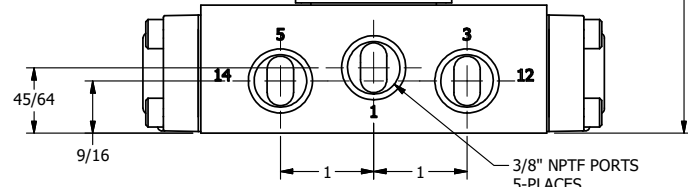

4

3

2

1

1/2" NPT CONDUIT CONNECTION

1/8" NPTF TAPPED VENT 2-PLACES

3/8" NPTF PORTS 5-PLACES

AAA
PRODUCTS
INTERNATIONAL

AAA PRODUCTS INTERNATIONAL
7114 Harry Hines Blvd
Dallas, TX 75235

TITLE: 3/8" SIDE PORT, DBL SOL, 3 POS,
CLSD SPR CTR, MOLD-OVER,
LCKNG OVRD, TPD VENT

DRAWING NO.:
DIM_SY3MOT

THE INFORMATION CONTAINED WITHIN THIS DOCUMENT IS PROPRIETARY TO AAA PRODUCTS AND MAY NOT BE DISCLOSED WITHOUT PRIOR WRITTEN CONSENT