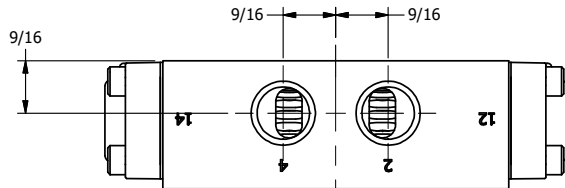

4

3

2

1

1/2" NPT CONDUIT CONNECTION

1/8" NPTF TAPPED VENT 2-PLACES

3/8" NPTF PORTS 5-PLACES

AAA
PRODUCTS
INTERNATIONAL

AAA PRODUCTS INTERNATIONAL
7114 Harry Hines Blvd
Dallas, TX 75235

TITLE: 3/8" SIDE PORT, DBL SOL, 3 POS,
CLSD SPR CTR, MOLD-OVER,
LCKNG OVRD, TPD VENT

DRAWING NO.:
DIM_SY3MOT

THE INFORMATION CONTAINED WITHIN THIS DOCUMENT IS PROPRIETARY TO AAA PRODUCTS AND MAY NOT BE DISCLOSED WITHOUT PRIOR WRITTEN CONSENT