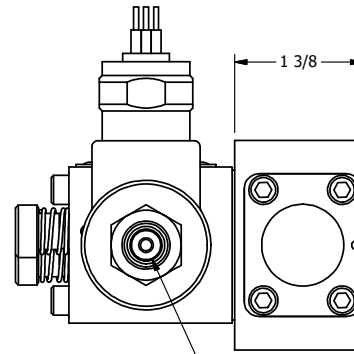

4

3

2

1

1/2" NPT CONDUIT CONNECTION

1/8" NPTF TAPPED VENT 2-PLACES

3/8" NPTF PORTS 5-PLACES

AAA
PRODUCTS
INTERNATIONAL

AAA PRODUCTS INTERNATIONAL
7114 Harry Hines Blvd
Dallas, TX 75235

TITLE: 3/8" SIDE PORT, DBL SOL, 3 POS,
CLSD SPR CTR, MOLD-OVER,
LCKNG OVRD, TPD VENT

DRAWING NO.:
DIM_SY3MOT

THE INFORMATION CONTAINED WITHIN THIS DOCUMENT IS PROPRIETARY TO AAA PRODUCTS AND MAY NOT BE DISCLOSED WITHOUT PRIOR WRITTEN CONSENT