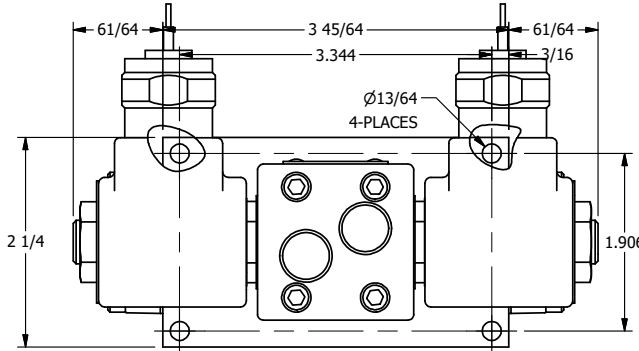

4

3

2

1

1/2" NPT CONDUIT CONNECTION

1/8" NPTF TAPPED VENT 2-PLACES

3/8" NPTF PORTS 5-PLACES

AAA
PRODUCTS
INTERNATIONAL

AAA PRODUCTS INTERNATIONAL
7114 Harry Hines Blvd
Dallas, TX 75235

TITLE: 3/8" SIDE PORT, DBL SOL, 3 POS,
CLSD SPR CTR, MOLD-OVER,
LCKNG OVRD, TPD VENT

DRAWING NO.:
DIM_SY3MOT

THE INFORMATION CONTAINED WITHIN THIS DOCUMENT IS PROPRIETARY TO AAA PRODUCTS AND MAY NOT BE DISCLOSED WITHOUT PRIOR WRITTEN CONSENT