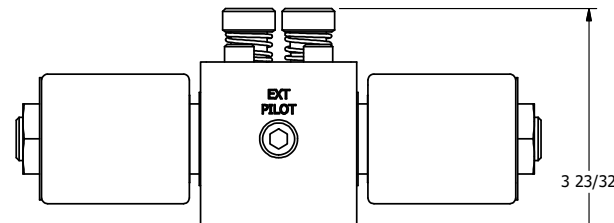

4

3

2

1

1/2" NPT CONDUIT CONNECTION

1/8" NPTF TAPPED VENT 2-PLACES

3/8" NPTF PORTS 5-PLACES

AAA
PRODUCTS
INTERNATIONAL

AAA PRODUCTS INTERNATIONAL
7114 Harry Hines Blvd
Dallas, TX 75235

TITLE: 3/8" SIDE PORT, DBL SOL, 3 POS,
CLSD SPR CTR, MOLD-OVER,
LCKNG OVRD, TPD VENT

DRAWING NO.:
DIM_SY3MOT

THE INFORMATION CONTAINED WITHIN THIS DOCUMENT IS PROPRIETARY TO AAA PRODUCTS AND MAY NOT BE DISCLOSED WITHOUT PRIOR WRITTEN CONSENT