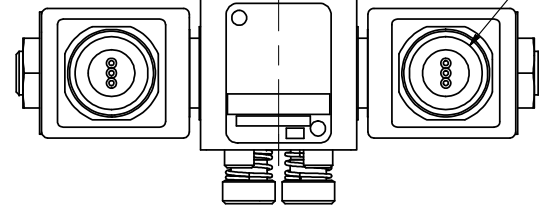

4

3

2

1

1/2" NPT CONDUIT CONNECTION

1/8" NPTF TAPPED VENT 2-PLACES

3/8" NPTF PORTS 5-PLACES

AAA
PRODUCTS
INTERNATIONAL

AAA PRODUCTS INTERNATIONAL
7114 Harry Hines Blvd
Dallas, TX 75235

TITLE: 3/8" SIDE PORT, DBL SOL, 3 POS,
CLSD SPR CTR, MOLD-OVER,
LCKNG OVRD, TPD VENT

DRAWING NO.:
DIM_SY3MOT

THE INFORMATION CONTAINED WITHIN THIS DOCUMENT IS PROPRIETARY TO AAA PRODUCTS AND MAY NOT BE DISCLOSED WITHOUT PRIOR WRITTEN CONSENT