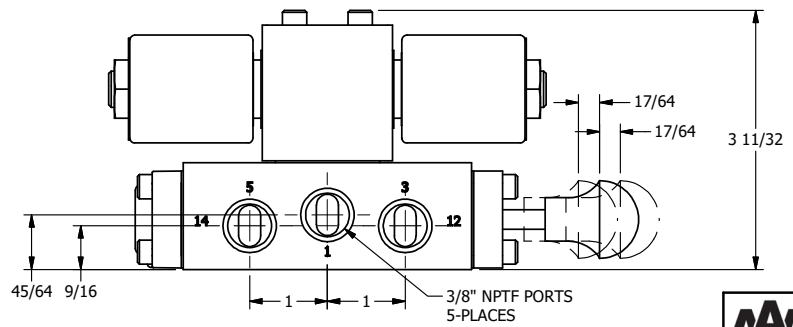

4

3

2

1

**AAA**  
PRODUCTS  
INTERNATIONAL

**AAA PRODUCTS INTERNATIONAL**  
7114 Harry Hines Blvd  
Dallas, TX 75235

TITLE: 3/8" SIDE PORT, DBL SOL, 2 POS,  
SPR CTR, SOL SHFT, CLSD CTR SPL,  
MOLD-OVER, MAN SPL OVRD

DRAWING NO.:  
DIM\_SY3MOS

THE INFORMATION CONTAINED WITHIN THIS DOCUMENT IS PROPRIETARY TO AAA PRODUCTS AND MAY NOT BE DISCLOSED WITHOUT PRIOR WRITTEN CONSENT

4

3

2

1