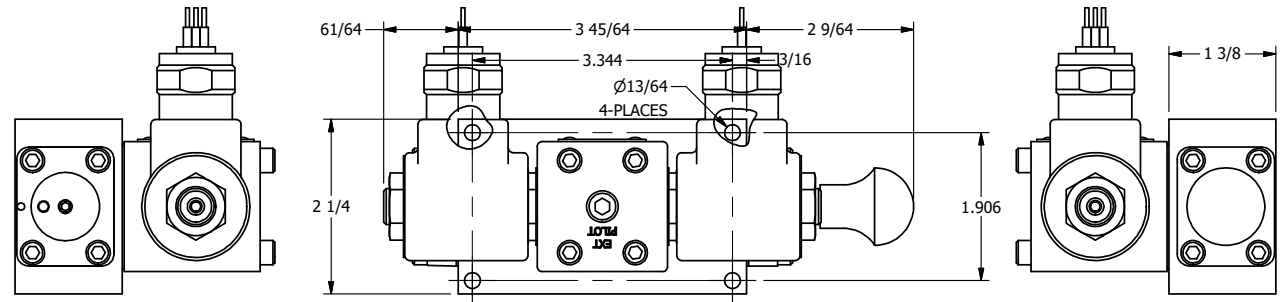

4

3

2

1

**AAA**  
PRODUCTS  
INTERNATIONAL

**AAA PRODUCTS INTERNATIONAL**  
7114 Harry Hines Blvd  
Dallas, TX 75235

TITLE: 3/8" SIDE PORT, DBL SOL, 2 POS,  
SPR CTR, SOL SHFT, CLSD CTR SPL,  
MOLD-OVER, MAN SPL OVRD

DRAWING NO.:  
DIM\_SY3MOS

THE INFORMATION CONTAINED WITHIN THIS DOCUMENT IS PROPRIETARY TO AAA PRODUCTS AND MAY NOT BE DISCLOSED WITHOUT PRIOR WRITTEN CONSENT

4

3

2

1