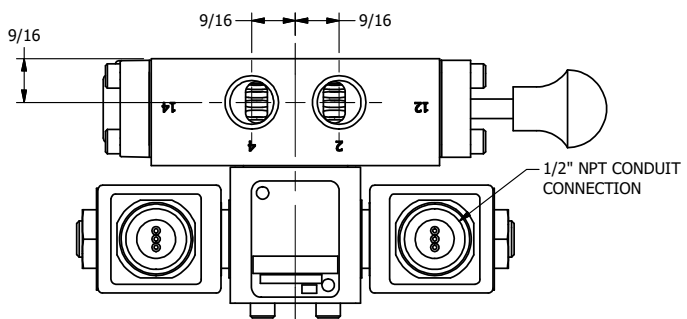

4

3

2

1

**AAA**  
PRODUCTS  
INTERNATIONAL

**AAA PRODUCTS INTERNATIONAL**  
7114 Harry Hines Blvd  
Dallas, TX 75235

TITLE: 3/8" SIDE PORT, DBL SOL, 2 POS,  
SPR CTR, SOL SHFT, CLSD CTR SPL,  
MOLD-OVER, MAN SPL OVRD

DRAWING NO.:  
DIM\_SY3MOS

THE INFORMATION CONTAINED WITHIN THIS DOCUMENT IS PROPRIETARY TO AAA PRODUCTS AND MAY NOT BE DISCLOSED WITHOUT PRIOR WRITTEN CONSENT

4

3

2

1