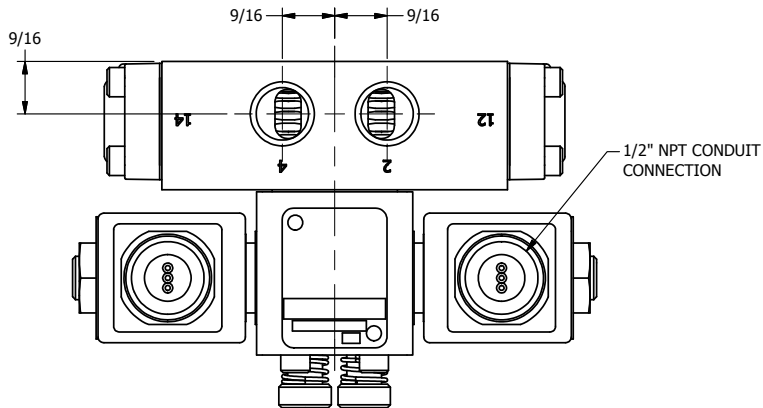

4

3

2

1

**AAA**  
PRODUCTS  
INTERNATIONAL

**AAA PRODUCTS  
INTERNATIONAL**  
7114 Harry Hines Blvd  
Dallas, TX 75235

TITLE:  $\frac{3}{8}$ " SIDE PORT, DBL SOL, 3 POS,  
SPR CTR, SOL RTRN, CLSD CTR SPL,  
MOLD-OVER, PUSH OVRD

DRAWING NO.:  
DIM\_SY3MOP

THE INFORMATION CONTAINED WITHIN THIS DOCUMENT IS PROPRIETARY TO AAA PRODUCTS AND MAY NOT BE DISCLOSED WITHOUT PRIOR WRITTEN CONSENT

4

3

2

1

B

B