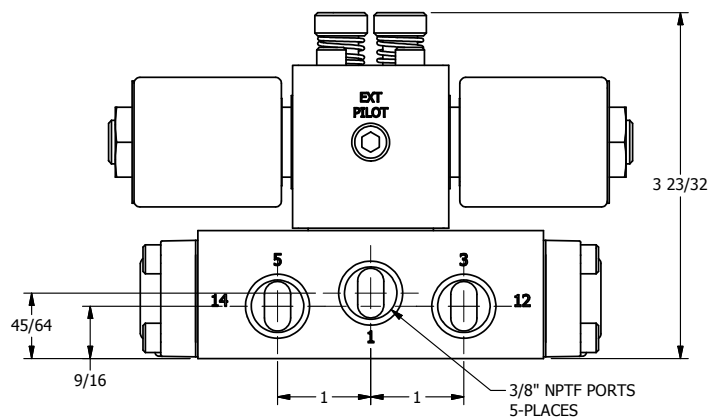

4

3

2

1

**AAA**  
PRODUCTS  
INTERNATIONAL

**AAA PRODUCTS  
INTERNATIONAL**  
7114 Harry Hines Blvd  
Dallas, TX 75235

TITLE:  $\frac{3}{8}$ " SIDE PORT, DBL SOL, 3 POS,  
SPR CTR, SOL RTRN, CLSD CTR SPL,  
MOLD-OVER, PUSH OVRD

DRAWING NO.:  
DIM\_SY3MOP

THE INFORMATION CONTAINED WITHIN THIS DOCUMENT IS PROPRIETARY TO AAA PRODUCTS AND MAY NOT BE DISCLOSED WITHOUT PRIOR WRITTEN CONSENT

4

3

2

1

B

B