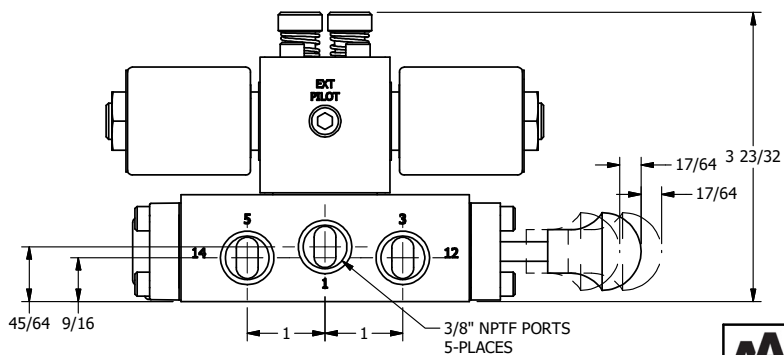

4

3

2

1

4

3

2

AAA
PRODUCTS
INTERNATIONAL

**AAA PRODUCTS
INTERNATIONAL**
7114 Harry Hines Blvd
Dallas, TX 75235

TITLE: 3/8" SIDE PORT, DBL SOL, 2 POS,
CLSD SPR CTR, MOLD-OVER,
LCKNG OVRD, MAN SPL OVRD

DRAWING NO.:
DIM_SY3MOOS

THE INFORMATION CONTAINED WITHIN THIS DOCUMENT IS PROPRIETARY TO AAA PRODUCTS AND MAY NOT BE DISCLOSED WITHOUT PRIOR WRITTEN CONSENT