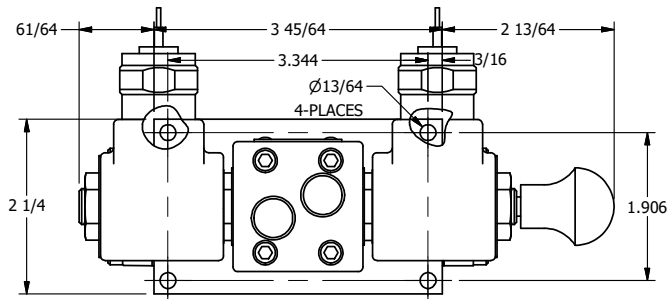

4

3

2

1

4

3

2

AAA
PRODUCTS
INTERNATIONAL

**AAA PRODUCTS
INTERNATIONAL**
7114 Harry Hines Blvd
Dallas, TX 75235

TITLE: 3/8" SIDE PORT, DBL SOL, 2 POS,
CLSD SPR CTR, MOLD-OVER,
LCKNG OVRD, MAN SPL OVRD

DRAWING NO.:
DIM_SY3MOOS

THE INFORMATION CONTAINED WITHIN THIS DOCUMENT IS PROPRIETARY TO AAA PRODUCTS AND MAY NOT BE DISCLOSED WITHOUT PRIOR WRITTEN CONSENT