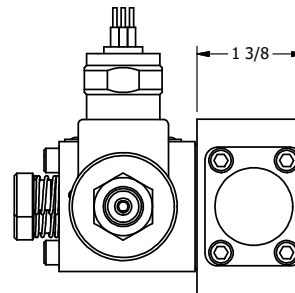

4

3

2

1

4

3

2

AAA
PRODUCTS
INTERNATIONAL

**AAA PRODUCTS
INTERNATIONAL**
7114 Harry Hines Blvd
Dallas, TX 75235

TITLE: 3/8" SIDE PORT, DBL SOL, 2 POS,
CLSD SPR CTR, MOLD-OVER,
LCKNG OVRD, MAN SPL OVRD

DRAWING NO.:
DIM_SY3MOOS

THE INFORMATION CONTAINED WITHIN THIS DOCUMENT IS PROPRIETARY TO AAA PRODUCTS AND MAY NOT BE DISCLOSED WITHOUT PRIOR WRITTEN CONSENT