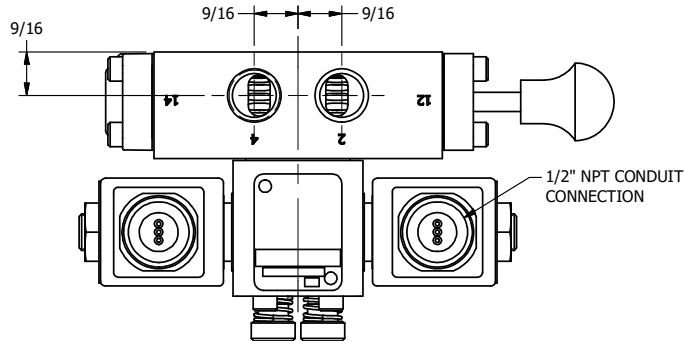

4

3

2

1

4

3

2

AAA
PRODUCTS
INTERNATIONAL

**AAA PRODUCTS
INTERNATIONAL**
7114 Harry Hines Blvd
Dallas, TX 75235

TITLE: 3/8" SIDE PORT, DBL SOL, 2 POS,
CLSD SPR CTR, MOLD-OVER,
LCKNG OVRD, MAN SPL OVRD

DRAWING NO.:
DIM_SY3MOOS

THE INFORMATION CONTAINED WITHIN THIS DOCUMENT IS PROPRIETARY TO AAA PRODUCTS AND MAY NOT BE DISCLOSED WITHOUT PRIOR WRITTEN CONSENT