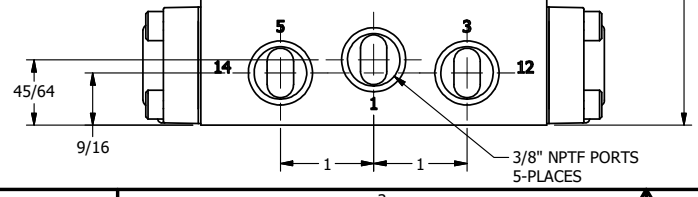

4

3

2

1

1/2" NPT CONDUIT CONNECTION

1/8" NPTF TAPPED VENT 2-PLACES

AAA
PRODUCTS
INTERNATIONAL

AAA PRODUCTS INTERNATIONAL
7114 Harry Hines Blvd
Dallas, TX 75235

TITLE: 3/8" SIDE PORT, DBL SOL, 3 POS,
CLSD SPR CTR, MOLD-OVER,
NON-LCKNG OVRD, TPD VENT

DRAWING NO.:
DIM_SY3MONT

THE INFORMATION CONTAINED WITHIN THIS DOCUMENT IS PROPRIETARY TO AAA PRODUCTS AND MAY NOT BE DISCLOSED WITHOUT PRIOR WRITTEN CONSENT