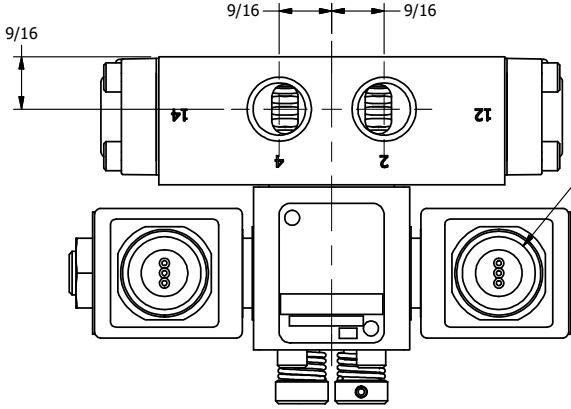

4

3

2

1

1/2" NPT CONDUIT CONNECTION

1/8" NPTF TAPPED VENT 2-PLACES

AAA
PRODUCTS
INTERNATIONAL

AAA PRODUCTS INTERNATIONAL
7114 Harry Hines Blvd
Dallas, TX 75235

TITLE: 3/8" SIDE PORT, DBL SOL, 3 POS,
CLSD SPR CTR, MOLD-OVER,
NON-LCKNG OVRD, TPD VENT

DRAWING NO.:
DIM_SY3MONT

THE INFORMATION CONTAINED WITHIN THIS DOCUMENT IS PROPRIETARY TO AAA PRODUCTS AND MAY NOT BE DISCLOSED WITHOUT PRIOR WRITTEN CONSENT