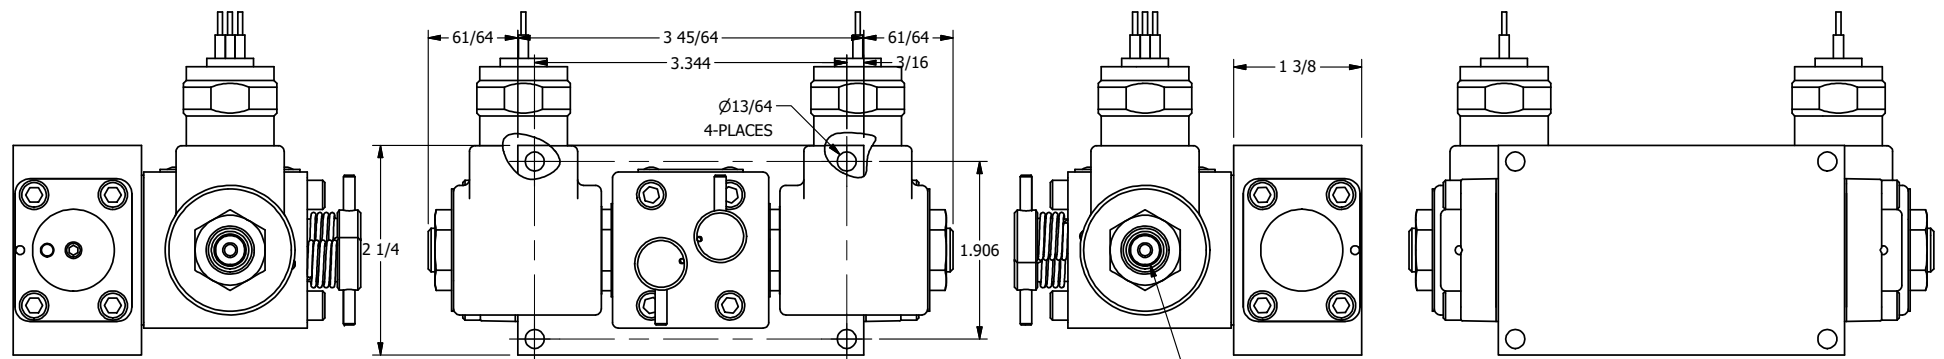

4

3

2

1

1/2" NPT CONDUIT CONNECTION

1/8" NPTF TAPPED VENT 2-PLACES

AAA
PRODUCTS
INTERNATIONAL

AAA PRODUCTS INTERNATIONAL
7114 Harry Hines Blvd
Dallas, TX 75235

TITLE: 3/8" SIDE PORT, DBL SOL, 3 POS,
CLSD SPR CTR, MOLD-OVER,
NON-LCKNG OVRD, TPD VENT

DRAWING NO.:
DIM_SY3MONT

THE INFORMATION CONTAINED WITHIN THIS DOCUMENT IS PROPRIETARY TO AAA PRODUCTS AND MAY NOT BE DISCLOSED WITHOUT PRIOR WRITTEN CONSENT