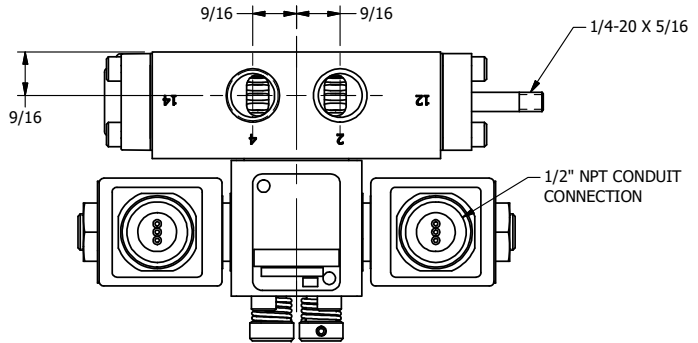

4

3

2

1

4

3

2

AAA
PRODUCTS
INTERNATIONAL

AAA PRODUCTS INTERNATIONAL
7114 Harry Hines Blvd
Dallas, TX 75235

TITLE: 3/8" SIDE PORT, DBL SOL, 2 POS,
CLSD SPR CTR, MOLD-OVER,
NON-LCKNG OVRD, THRD INDCTR PIN

DRAWING NO.:
DIM_SY3MONK

THE INFORMATION CONTAINED WITHIN THIS DOCUMENT IS PROPRIETARY TO AAA PRODUCTS AND MAY NOT BE DISCLOSED WITHOUT PRIOR WRITTEN CONSENT