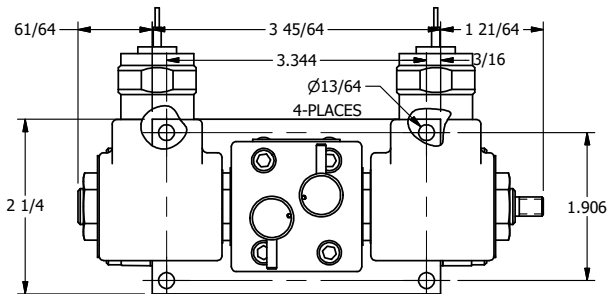

4

3

2

1

4

3

2

AAA
PRODUCTS
INTERNATIONAL

AAA PRODUCTS INTERNATIONAL
7114 Harry Hines Blvd
Dallas, TX 75235

TITLE: 3/8" SIDE PORT, DBL SOL, 2 POS,
CLSD SPR CTR, MOLD-OVER,
NON-LCKNG OVRD, THRD INDCTR PIN

DRAWING NO.:
DIM_SY3MONK

THE INFORMATION CONTAINED WITHIN THIS DOCUMENT IS PROPRIETARY TO AAA PRODUCTS AND MAY NOT BE DISCLOSED WITHOUT PRIOR WRITTEN CONSENT