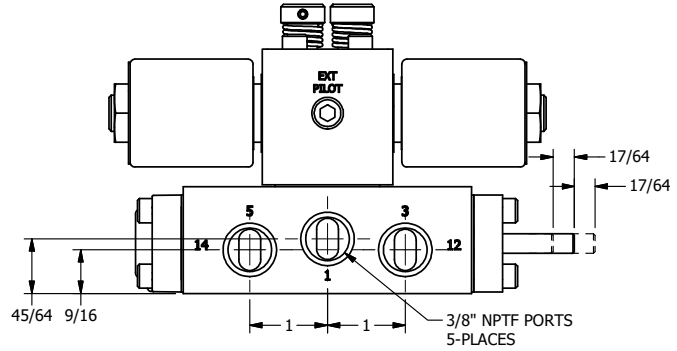

4

3

2

1

4

3

2

AAA
PRODUCTS
INTERNATIONAL

AAA PRODUCTS INTERNATIONAL
7114 Harry Hines Blvd
Dallas, TX 75235

TITLE: 3/8" SIDE PORT, DBL SOL, 2 POS,
CLSD SPR CTR, MOLD-OVER,
NON-LCKNG OVRD, THRD INDCTR PIN

DRAWING NO.:
DIM_SY3MONK

THE INFORMATION CONTAINED WITHIN THIS DOCUMENT IS PROPRIETARY TO AAA PRODUCTS AND MAY NOT BE DISCLOSED WITHOUT PRIOR WRITTEN CONSENT