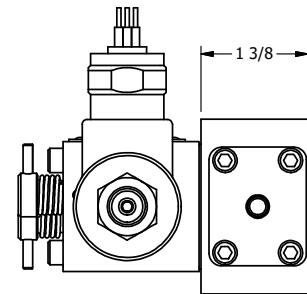

4

3

2

1

4

3

2

AAA
PRODUCTS
INTERNATIONAL

AAA PRODUCTS INTERNATIONAL
7114 Harry Hines Blvd
Dallas, TX 75235

TITLE: 3/8" SIDE PORT, DBL SOL, 2 POS,
CLSD SPR CTR, MOLD-OVER,
NON-LCKNG OVRD, THRD INDCTR PIN

DRAWING NO.:
DIM_SY3MONK

THE INFORMATION CONTAINED WITHIN THIS DOCUMENT IS PROPRIETARY TO AAA PRODUCTS AND MAY NOT BE DISCLOSED WITHOUT PRIOR WRITTEN CONSENT