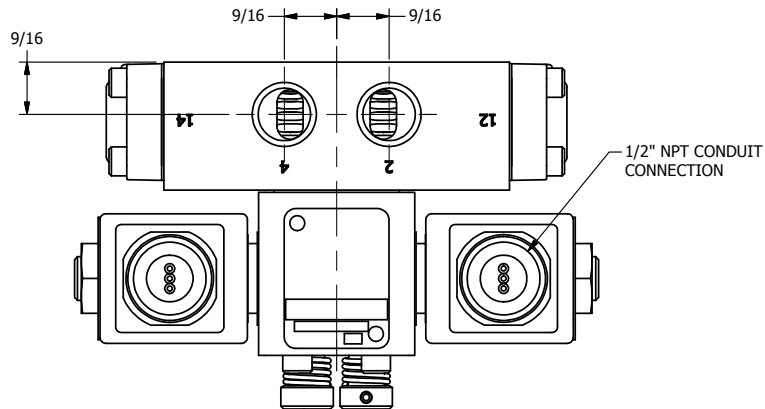

4

3

2

1

AAA
PRODUCTS
INTERNATIONAL

**AAA PRODUCTS
INTERNATIONAL**
7114 Harry Hines Blvd
Dallas, TX 75235

TITLE: **3/8" SIDE PORT, DBL SOL, 3 POS,
SPR CTR, SOL RTRN, CLSD CTR SPL,
MOLD-OVER, NON-LCKNG OVRD**

DRAWING NO.:
DIM_SY3MON

THE INFORMATION CONTAINED WITHIN THIS DOCUMENT IS PROPRIETARY TO AAA PRODUCTS AND MAY NOT BE DISCLOSED WITHOUT PRIOR WRITTEN CONSENT

4

3

2

1

B

B