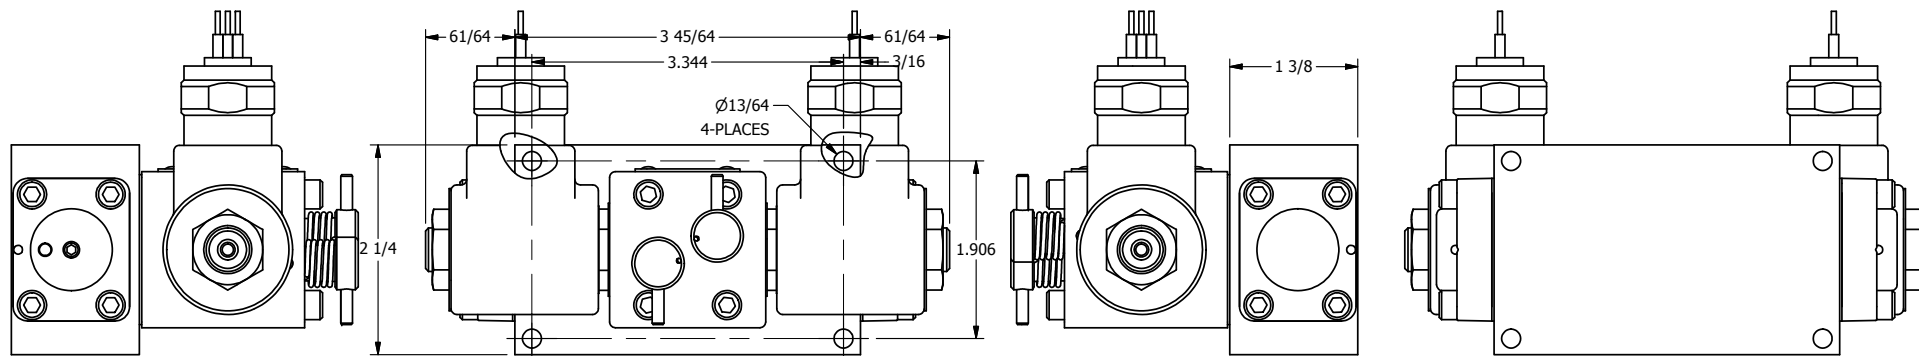

4

3

2

1

AAA
PRODUCTS
INTERNATIONAL

**AAA PRODUCTS
INTERNATIONAL**
7114 Harry Hines Blvd
Dallas, TX 75235

TITLE: **3/8" SIDE PORT, DBL SOL, 3 POS,
SPR CTR, SOL RTRN, CLSD CTR SPL,
MOLD-OVER, NON-LCKNG OVRD**