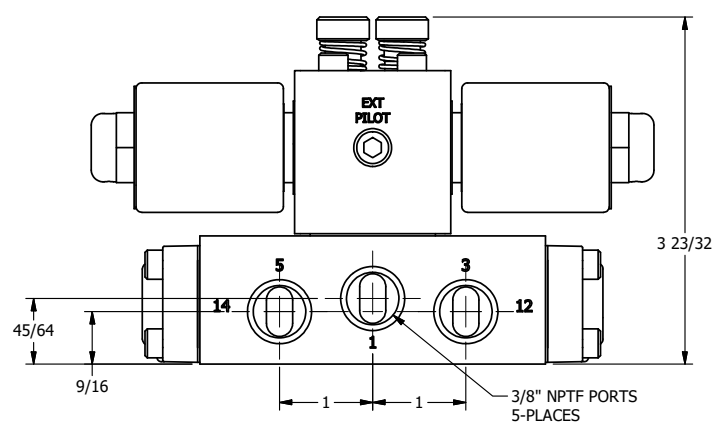

4

3

2

1

AAA
PRODUCTS
INTERNATIONAL

**AAA PRODUCTS
INTERNATIONAL**
7114 Harry Hines Blvd
Dallas, TX 75235

TITLE: 3/8" SIDE PORT, DBL SOL, 3 POS,
SPR CTR, CLSD CTR SPL, MOLD-OVER,
LCKNG OVRD, DUST EXCLDR

DRAWING NO.:
DIM_SY3MOL