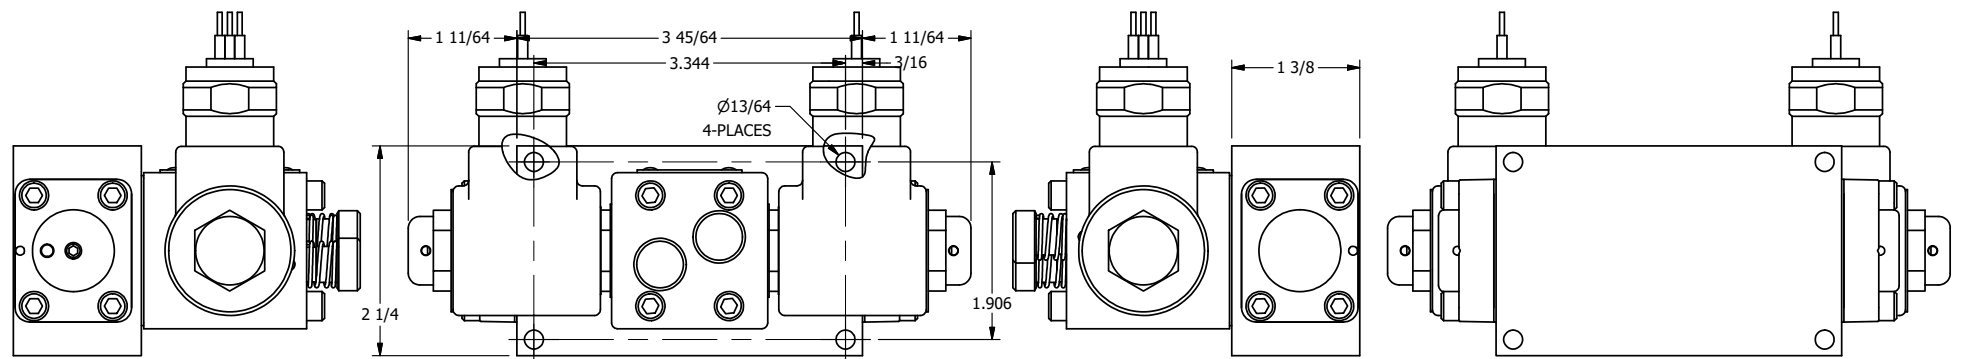

4

3

2

1

AAA
PRODUCTS
INTERNATIONAL

**AAA PRODUCTS
INTERNATIONAL**
7114 Harry Hines Blvd
Dallas, TX 75235

TITLE: 3/8" SIDE PORT, DBL SOL, 3 POS,
SPR CTR, CLSD CTR SPL, MOLD-OVER,
LCKNG OVRD, DUST EXCLDR

DRAWING NO.:
DIM_SY3MOL