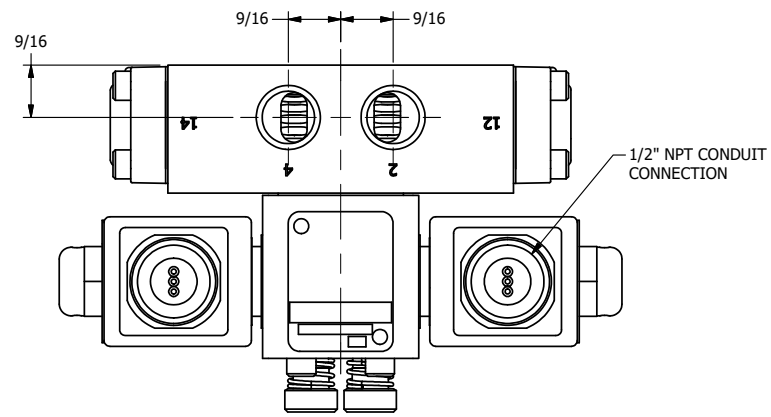

4

3

2

1

AAA
PRODUCTS
INTERNATIONAL

**AAA PRODUCTS
INTERNATIONAL**
7114 Harry Hines Blvd
Dallas, TX 75235

TITLE: 3/8" SIDE PORT, DBL SOL, 3 POS,
SPR CTR, CLSD CTR SPL, MOLD-OVER,
LCKNG OVRD, DUST EXCLDR

DRAWING NO.:
DIM_SY3MOL