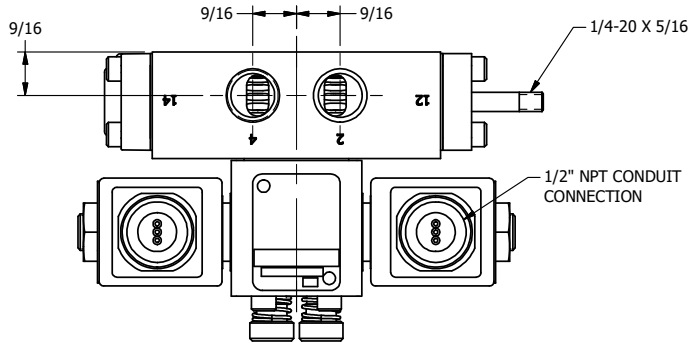

4

3

2

1

4

3

2

AAA
PRODUCTS
INTERNATIONAL

**AAA PRODUCTS
INTERNATIONAL**
7114 Harry Hines Blvd
Dallas, TX 75235

TITLE: $3/8$ " SIDE PORT, DBL SOL, 2 POS,
CLSD SPR CTR, MOLD-OVER,
LCKNG OVRD, THREADED INDCTR PIN

DRAWING NO.:
DIM_SY3MOK

THE INFORMATION CONTAINED WITHIN THIS DOCUMENT IS PROPRIETARY TO AAA PRODUCTS AND MAY NOT BE DISCLOSED WITHOUT PRIOR WRITTEN CONSENT