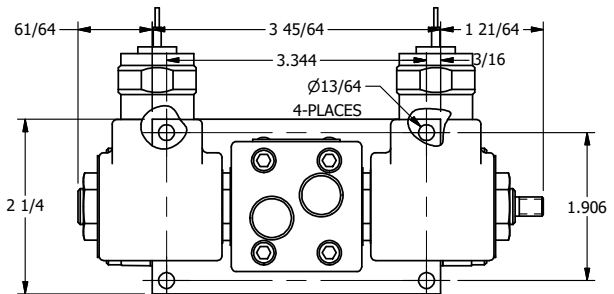

4

3

2

1

4

3

2

AAA
PRODUCTS
INTERNATIONAL

**AAA PRODUCTS
INTERNATIONAL**
7114 Harry Hines Blvd
Dallas, TX 75235

TITLE: $3/8$ " SIDE PORT, DBL SOL, 2 POS,
CLSD SPR CTR, MOLD-OVER,
LCKNG OVRD, THREADED INDCTR PIN

DRAWING NO.:
DIM_SY3MOK

THE INFORMATION CONTAINED WITHIN THIS DOCUMENT IS PROPRIETARY TO AAA PRODUCTS AND MAY NOT BE DISCLOSED WITHOUT PRIOR WRITTEN CONSENT