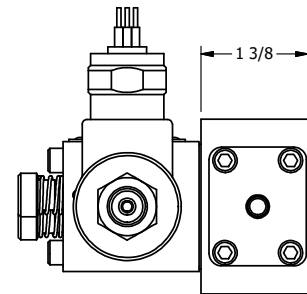

4

3

2

1

4

3

2

AAA
PRODUCTS
INTERNATIONAL

**AAA PRODUCTS
INTERNATIONAL**
7114 Harry Hines Blvd
Dallas, TX 75235

TITLE: $3/8$ " SIDE PORT, DBL SOL, 2 POS,
CLSD SPR CTR, MOLD-OVER,
LCKNG OVRD, THREADED INDCTR PIN

DRAWING NO.:
DIM_SY3MOK

THE INFORMATION CONTAINED WITHIN THIS DOCUMENT IS PROPRIETARY TO AAA PRODUCTS AND MAY NOT BE DISCLOSED WITHOUT PRIOR WRITTEN CONSENT