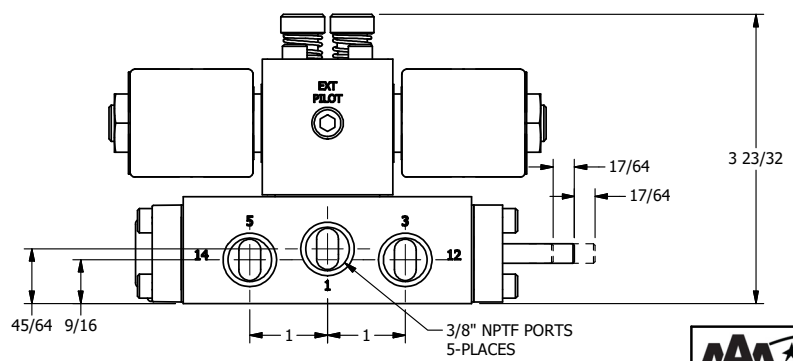

4

3

2

1

4

3

2

AAA
PRODUCTS
INTERNATIONAL

**AAA PRODUCTS
INTERNATIONAL**
7114 Harry Hines Blvd
Dallas, TX 75235

TITLE: $3/8$ " SIDE PORT, DBL SOL, 2 POS,
CLSD SPR CTR, MOLD-OVER,
LCKNG OVRD, THREADED INDCTR PIN

DRAWING NO.:
DIM_SY3MOK

THE INFORMATION CONTAINED WITHIN THIS DOCUMENT IS PROPRIETARY TO AAA PRODUCTS AND MAY NOT BE DISCLOSED WITHOUT PRIOR WRITTEN CONSENT