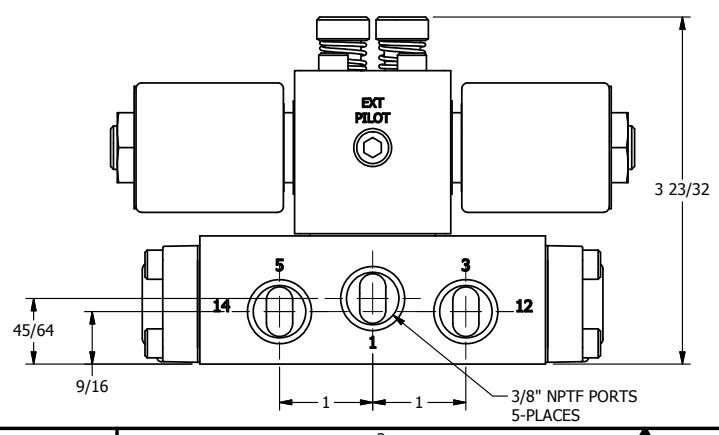

4

3

2

1

AAA
PRODUCTS
INTERNATIONAL

**AAA PRODUCTS
INTERNATIONAL**
7114 Harry Hines Blvd
Dallas, TX 75235

TITLE: 3/8" SIDE PORT, DBL SOL, 3 POS,
SPR CTR, SOL RTRN, CLSD CTR SPL,
MOLD-OVER, LCKNG OVRD

DRAWING NO.:
DIM_SY3MO