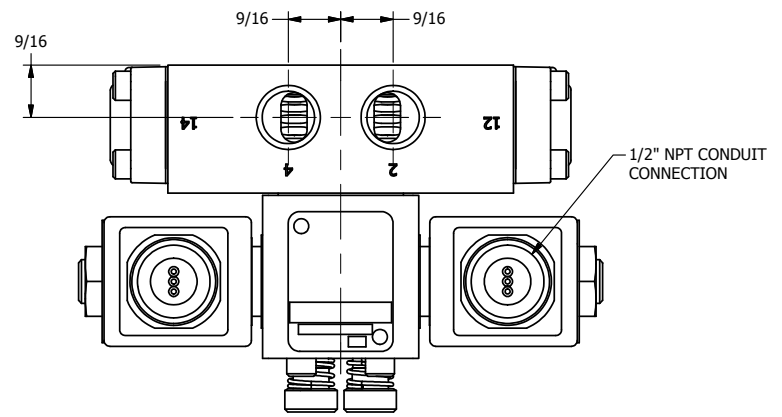

4

3

2

1

AAA
PRODUCTS
INTERNATIONAL

**AAA PRODUCTS
INTERNATIONAL**
7114 Harry Hines Blvd
Dallas, TX 75235

TITLE: 3/8" SIDE PORT, DBL SOL, 3 POS,
SPR CTR, SOL RTRN, CLSD CTR SPL,
MOLD-OVER, LCKNG OVRD

DRAWING NO.:
DIM_SY3MO