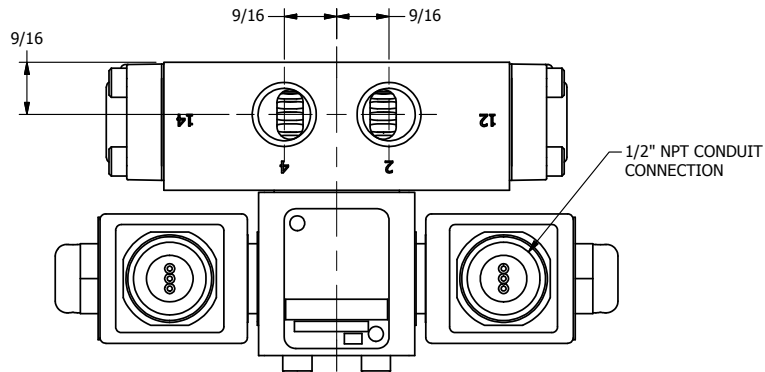

4

3

2

1

1/2" NPT CONDUIT CONNECTION

3/8" NPTF PORTS 5-PLACES

**AAA**  
PRODUCTS  
INTERNATIONAL

**AAA PRODUCTS INTERNATIONAL**  
7114 Harry Hines Blvd  
Dallas, TX 75235

TITLE: 3/8" SIDE PORT, DBL SOL, 3 POS,  
SPR CTR, SOL RTRN, CLSD CTR SPL,  
MOLD-OVER, DUST EXCLDR

DRAWING NO.:  
DIM\_SY3ML

THE INFORMATION CONTAINED WITHIN THIS DOCUMENT IS PROPRIETARY TO AAA PRODUCTS AND MAY NOT BE DISCLOSED WITHOUT PRIOR WRITTEN CONSENT