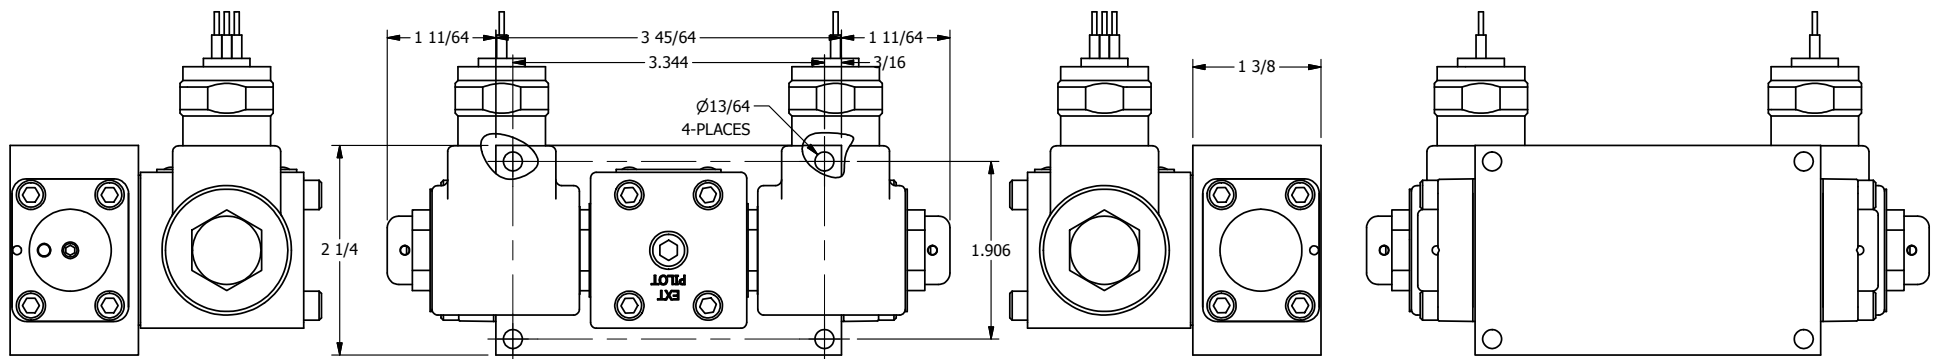

4

3

2

1

1/2" NPT CONDUIT CONNECTION

3/8" NPTF PORTS 5-PLACES

**AAA**  
PRODUCTS  
INTERNATIONAL

**AAA PRODUCTS INTERNATIONAL**  
7114 Harry Hines Blvd  
Dallas, TX 75235

TITLE: 3/8" SIDE PORT, DBL SOL, 3 POS,  
SPR CTR, SOL RTRN, CLSD CTR SPL,  
MOLD-OVER, DUST EXCLDR

DRAWING NO.:  
DIM\_SY3ML

THE INFORMATION CONTAINED WITHIN THIS DOCUMENT IS PROPRIETARY TO AAA PRODUCTS AND MAY NOT BE DISCLOSED WITHOUT PRIOR WRITTEN CONSENT