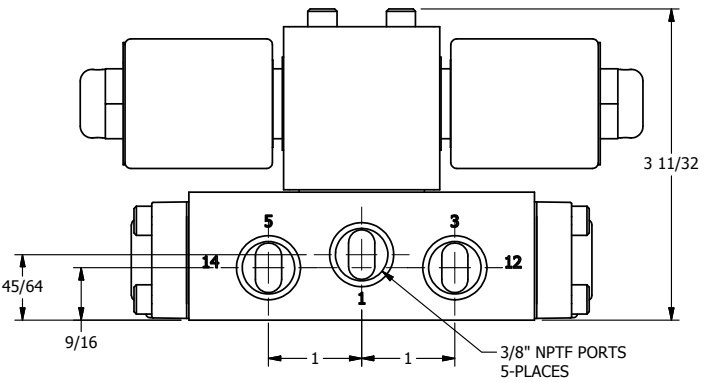

4

3

2

1

1/2" NPT CONDUIT CONNECTION

3/8" NPTF PORTS 5-PLACES

**AAA**  
PRODUCTS  
INTERNATIONAL

**AAA PRODUCTS INTERNATIONAL**  
7114 Harry Hines Blvd  
Dallas, TX 75235

TITLE: 3/8" SIDE PORT, DBL SOL, 3 POS,  
SPR CTR, SOL RTRN, CLSD CTR SPL,  
MOLD-OVER, DUST EXCLDR

DRAWING NO.:  
DIM\_SY3ML

THE INFORMATION CONTAINED WITHIN THIS DOCUMENT IS PROPRIETARY TO AAA PRODUCTS AND MAY NOT BE DISCLOSED WITHOUT PRIOR WRITTEN CONSENT