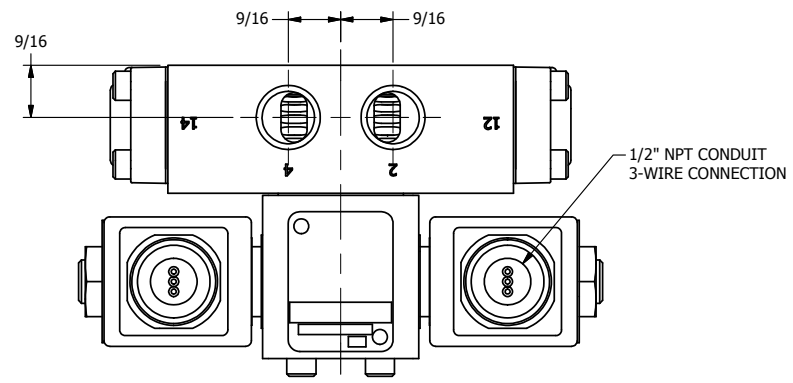

4

3

2

1

1/2" NPT CONDUIT  
3-WIRE CONNECTION

3/8" NPTF PORTS  
5-PLACES

**AAA**  
PRODUCTS  
INTERNATIONAL

**AAA PRODUCTS  
INTERNATIONAL**  
7114 Harry Hines Blvd  
Dallas, TX 75235

TITLE: 3/8" SIDE PORT, DBL SOL, 3 POS,  
SPR CTR, SOL RTRN, CLSD CTR SPL,  
MOLD-OVER

PART NO.:  
**DIM\_SY3M**

THE INFORMATION CONTAINED WITHIN THIS DOCUMENT IS PROPRIETARY TO AAA PRODUCTS AND MAY NOT BE DISCLOSED WITHOUT PRIOR WRITTEN CONSENT