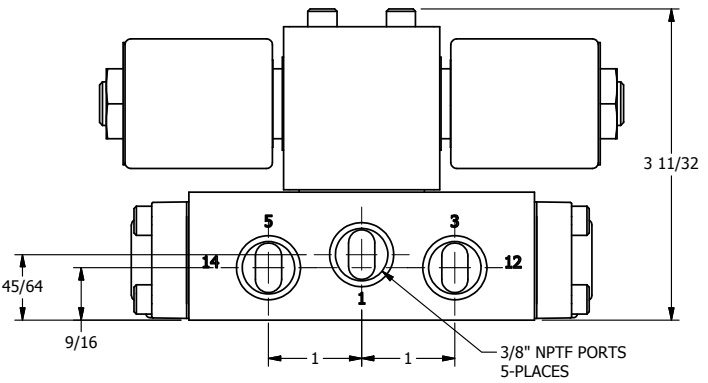

4

3

2

1

1/2" NPT CONDUIT  
3-WIRE CONNECTION

3/8" NPTF PORTS  
5-PLACES

**AAA**  
PRODUCTS  
INTERNATIONAL

**AAA PRODUCTS  
INTERNATIONAL**  
7114 Harry Hines Blvd  
Dallas, TX 75235

TITLE: 3/8" SIDE PORT, DBL SOL, 3 POS,  
SPR CTR, SOL RTRN, CLSD CTR SPL,  
MOLD-OVER

PART NO.:  
**DIM\_SY3M**

THE INFORMATION CONTAINED WITHIN THIS DOCUMENT IS PROPRIETARY TO AAA PRODUCTS AND MAY NOT BE DISCLOSED WITHOUT PRIOR WRITTEN CONSENT