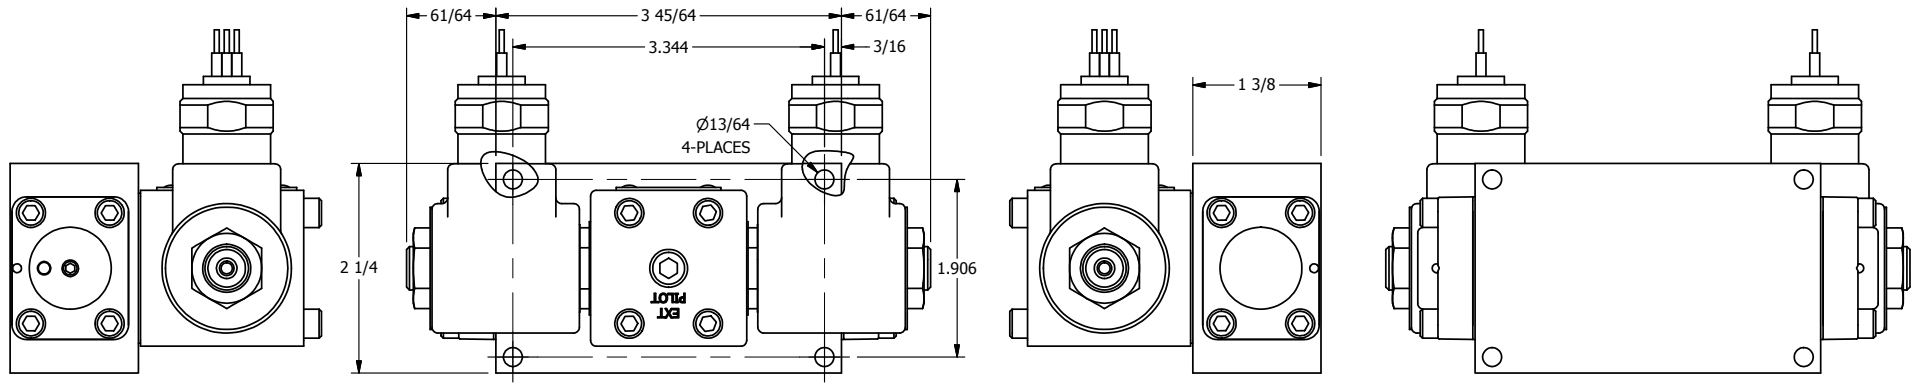

4

3

2

1

1/2" NPT CONDUIT  
3-WIRE CONNECTION

3/8" NPTF PORTS  
5-PLACES

**AAA**  
PRODUCTS  
INTERNATIONAL

**AAA PRODUCTS  
INTERNATIONAL**  
7114 Harry Hines Blvd  
Dallas, TX 75235

TITLE: 3/8" SIDE PORT, DBL SOL, 3 POS,  
SPR CTR, SOL RTRN, CLSD CTR SPL,  
MOLD-OVER

PART NO.:  
**DIM\_SY3M**

THE INFORMATION CONTAINED WITHIN THIS DOCUMENT IS PROPRIETARY TO AAA PRODUCTS AND MAY NOT BE DISCLOSED WITHOUT PRIOR WRITTEN CONSENT