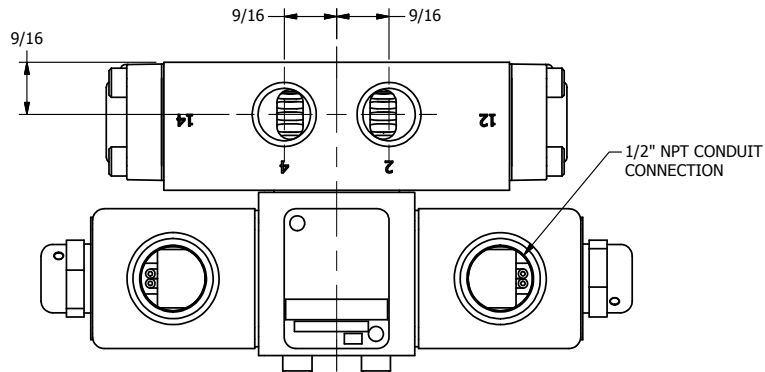

4

3

2

1

1/2" NPT CONDUIT CONNECTION

EXT
PILOT

3/8" NPTF PORTS
5-PLACES

AAA
PRODUCTS
INTERNATIONAL

**AAA PRODUCTS
INTERNATIONAL**
7114 Harry Hines Blvd
Dallas, TX 75235

TITLE: 3/8" SIDE PORT, DBL SOL, 3 POS,
SPR CTR, SOL RTRN, CLSD CTR SPL,
CLASSIC SOL, DUST EXCLDR

DRAWING NO.:
DIM_SY3L

THE INFORMATION CONTAINED WITHIN THIS DOCUMENT IS PROPRIETARY TO AAA PRODUCTS AND MAY NOT BE DISCLOSED WITHOUT PRIOR WRITTEN CONSENT