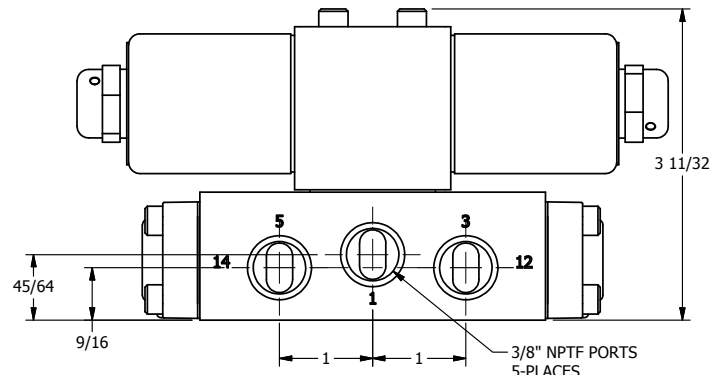

4

3

2

1

1/2" NPT CONDUIT CONNECTION

EXT
PILOT

3/8" NPTF PORTS
5-PLACES

AAA
PRODUCTS
INTERNATIONAL

**AAA PRODUCTS
INTERNATIONAL**
7114 Harry Hines Blvd
Dallas, TX 75235

TITLE: 3/8" SIDE PORT, DBL SOL, 3 POS,
SPR CTR, SOL RTRN, CLSD CTR SPL,
CLASSIC SOL, DUST EXCLDR

DRAWING NO.:
DIM_SY3L

THE INFORMATION CONTAINED WITHIN THIS DOCUMENT IS PROPRIETARY TO AAA PRODUCTS AND MAY NOT BE DISCLOSED WITHOUT PRIOR WRITTEN CONSENT