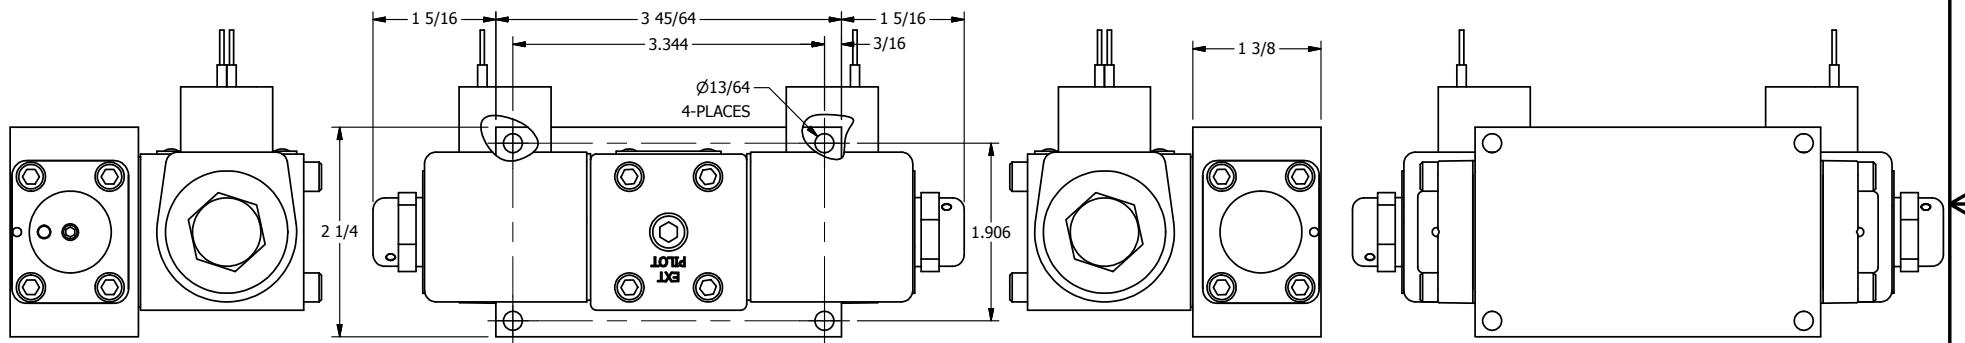

4

3

2

1

1/2" NPT CONDUIT CONNECTION

EXT
PILOT

3/8" NPTF PORTS
5-PLACES

AAA
PRODUCTS
INTERNATIONAL

**AAA PRODUCTS
INTERNATIONAL**
7114 Harry Hines Blvd
Dallas, TX 75235

TITLE: 3/8" SIDE PORT, DBL SOL, 3 POS,
SPR CTR, SOL RTRN, CLSD CTR SPL,
CLASSIC SOL, DUST EXCLDR

DRAWING NO.:
DIM_SY3L

THE INFORMATION CONTAINED WITHIN THIS DOCUMENT IS PROPRIETARY TO AAA PRODUCTS AND MAY NOT BE DISCLOSED WITHOUT PRIOR WRITTEN CONSENT