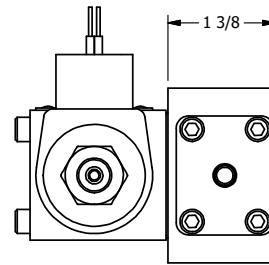

4

3

2

1

**AAA**  
PRODUCTS  
INTERNATIONAL

**AAA PRODUCTS  
INTERNATIONAL**  
7114 Harry Hines Blvd  
Dallas, TX 75235

TITLE: 3/8" SIDE PORT, DBL SOL, 2 POS,  
SPR CTR, SOL SHFT, CLSD CTR SPL,  
CLASSIC SOL, THREADED INDICATOR

DRAWING NO.:  
DIM\_SY3K

THE INFORMATION CONTAINED WITHIN THIS DOCUMENT IS PROPRIETARY TO AAA PRODUCTS AND MAY NOT BE DISCLOSED WITHOUT PRIOR WRITTEN CONSENT

4

3

2

B

B

A