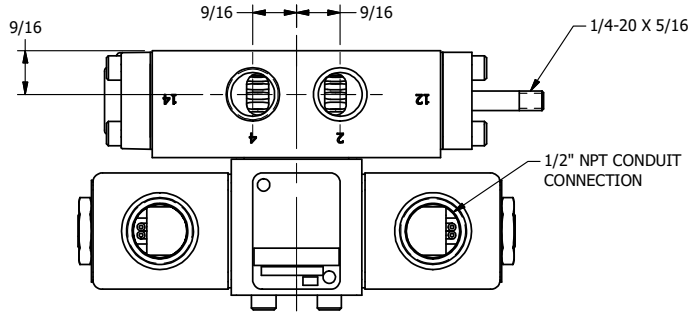

4

3

2

1

**AAA**  
PRODUCTS  
INTERNATIONAL

**AAA PRODUCTS  
INTERNATIONAL**  
7114 Harry Hines Blvd  
Dallas, TX 75235

TITLE: 3/8" SIDE PORT, DBL SOL, 2 POS,  
SPR CTR, SOL SHFT, CLSD CTR SPL,  
CLASSIC SOL, THREADED INDICATOR

DRAWING NO.:  
DIM\_SY3K

THE INFORMATION CONTAINED WITHIN THIS DOCUMENT IS PROPRIETARY TO AAA PRODUCTS AND MAY NOT BE DISCLOSED WITHOUT PRIOR WRITTEN CONSENT

4

3

2

B

B

A