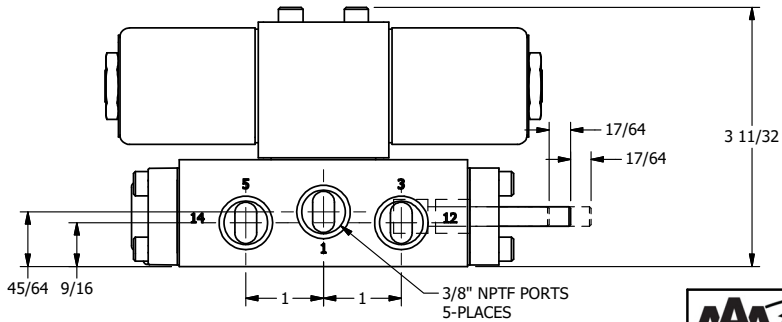

4

3

2

1

**AAA**  
PRODUCTS  
INTERNATIONAL

**AAA PRODUCTS  
INTERNATIONAL**  
7114 Harry Hines Blvd  
Dallas, TX 75235

TITLE: 3/8" SIDE PORT, DBL SOL, 2 POS,  
SPR CTR, SOL SHFT, CLSD CTR SPL,  
CLASSIC SOL, THREADED INDICATOR

DRAWING NO.:  
DIM\_SY3K

THE INFORMATION CONTAINED WITHIN THIS DOCUMENT IS PROPRIETARY TO AAA PRODUCTS AND MAY NOT BE DISCLOSED WITHOUT PRIOR WRITTEN CONSENT

4

3

2

B

B

A