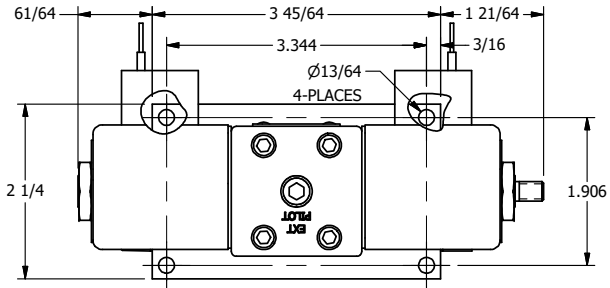

4

3

2

1

**AAA**  
PRODUCTS  
INTERNATIONAL

**AAA PRODUCTS  
INTERNATIONAL**  
7114 Harry Hines Blvd  
Dallas, TX 75235

TITLE: 3/8" SIDE PORT, DBL SOL, 2 POS,  
SPR CTR, SOL SHFT, CLSD CTR SPL,  
CLASSIC SOL, THREADED INDICATOR

DRAWING NO.:  
DIM\_SY3K

THE INFORMATION CONTAINED WITHIN THIS DOCUMENT IS PROPRIETARY TO AAA PRODUCTS AND MAY NOT BE DISCLOSED WITHOUT PRIOR WRITTEN CONSENT

4

3

2

B

B

A