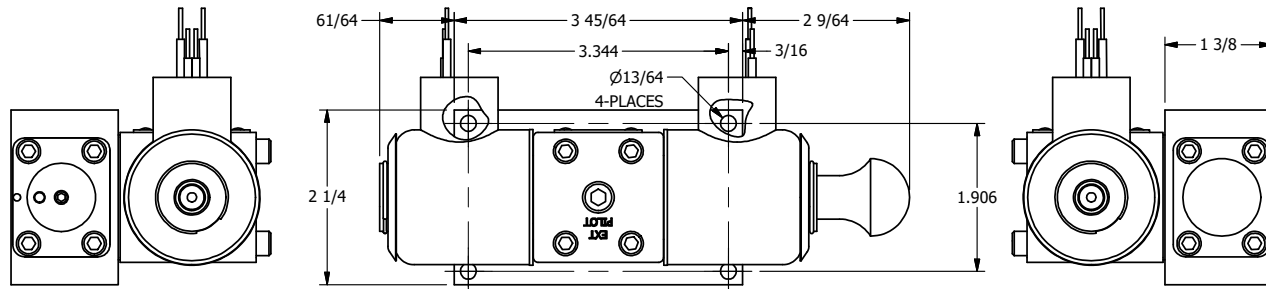

4

3

2

1

AAA
PRODUCTS
INTERNATIONAL

**AAA PRODUCTS
INTERNATIONAL**
7114 Harry Hines Blvd
Dallas, TX 75235

TITLE: 3/8" SIDE PORT, DBL SOL, 2 POS,
SPR CTR, SOL SHFT, FLOAT CTR SPL,
EXPL PROOF, MAN SPL OVRD

DRAWING NO.:
DIM_SY3GXOS