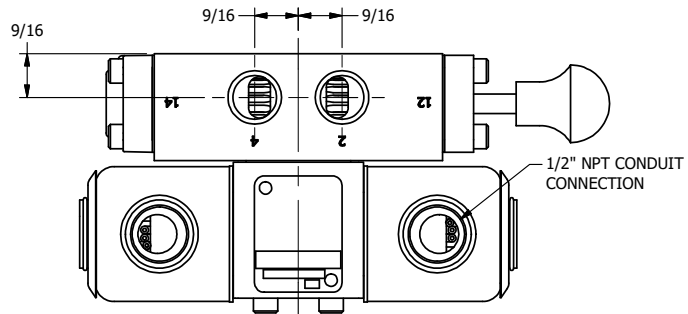

4

3

2

1

AAA
PRODUCTS
INTERNATIONAL

**AAA PRODUCTS
INTERNATIONAL**
7114 Harry Hines Blvd
Dallas, TX 75235

TITLE: 3/8" SIDE PORT, DBL SOL, 2 POS,
SPR CTR, SOL SHFT, FLOAT CTR SPL,
EXPL PROOF, MAN SPL OVRD

DRAWING NO.:
DIM_SY3GXOS