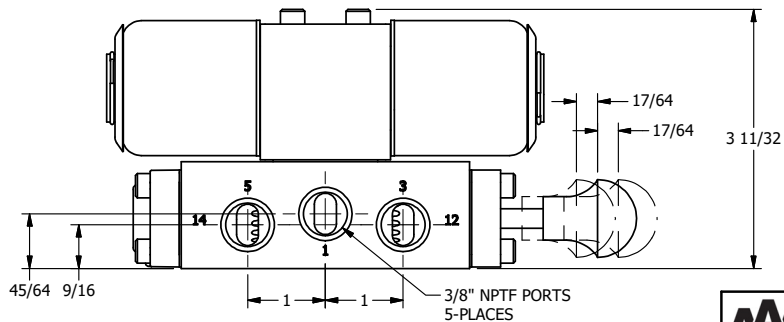

4

3

2

1

AAA
PRODUCTS
INTERNATIONAL

**AAA PRODUCTS
INTERNATIONAL**
7114 Harry Hines Blvd
Dallas, TX 75235

TITLE: 3/8" SIDE PORT, DBL SOL, 2 POS,
SPR CTR, SOL SHFT, FLOAT CTR SPL,
EXPL PROOF, MAN SPL OVRD

DRAWING NO.:
DIM_SY3GXOS