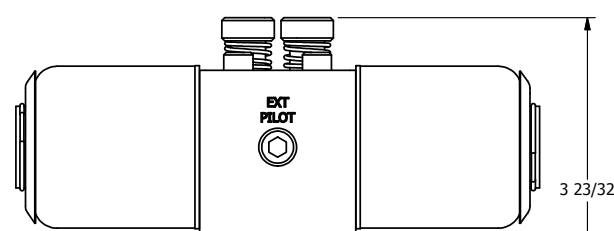

4

3

2

1

AAA
PRODUCTS
INTERNATIONAL

AAA PRODUCTS INTERNATIONAL
7114 Harry Hines Blvd
Dallas, TX 75235

TITLE: **3/8" SIDE PORT, DBL SOL, 3 POS,
SPR CTR, SOL RTRN, FLOAT CTR SPL,
EXPL PROOF, PUSH OVRD**

DRAWING NO.:
DIM_SY3GXOP