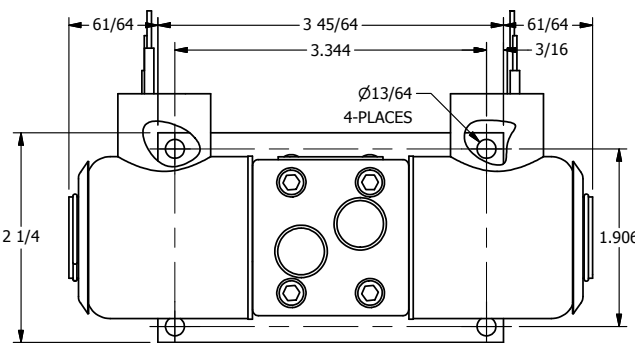

4

3

2

1

AAA
PRODUCTS
INTERNATIONAL

AAA PRODUCTS INTERNATIONAL
7114 Harry Hines Blvd
Dallas, TX 75235

TITLE: **3/8" SIDE PORT, DBL SOL, 3 POS,
SPR CTR, SOL RTRN, FLOAT CTR SPL,
EXPL PROOF, PUSH OVRD**

DRAWING NO.:
DIM_SY3GXOP