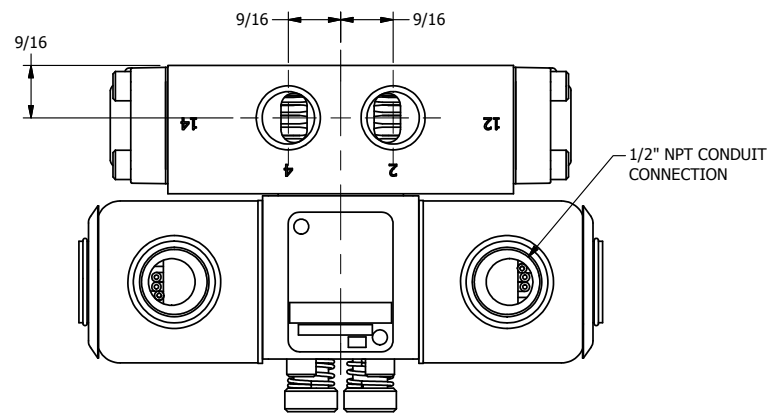

4

3

2

1

AAA
PRODUCTS
INTERNATIONAL

AAA PRODUCTS INTERNATIONAL
7114 Harry Hines Blvd
Dallas, TX 75235

TITLE: **3/8" SIDE PORT, DBL SOL, 3 POS,
SPR CTR, SOL RTRN, FLOAT CTR SPL,
EXPL PROOF, PUSH OVRD**

DRAWING NO.:
DIM_SY3GXOP