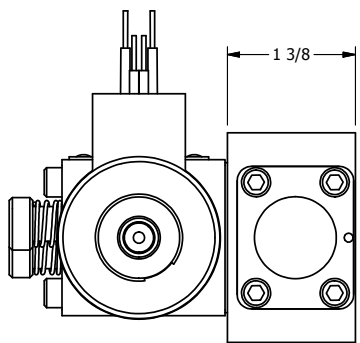

4

3

2

1

AAA
PRODUCTS
INTERNATIONAL

AAA PRODUCTS INTERNATIONAL
7114 Harry Hines Blvd
Dallas, TX 75235

TITLE: **3/8" SIDE PORT, DBL SOL, 3 POS,
SPR CTR, SOL RTRN, FLOAT CTR SPL,
EXPL PROOF, PUSH OVRD**

DRAWING NO.:
DIM_SY3GXOP