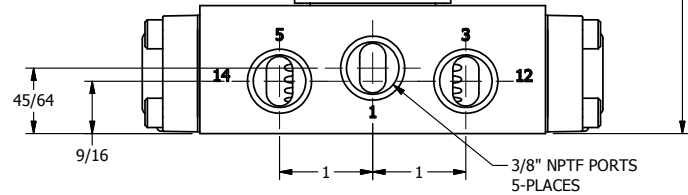

4

3

2

1

AAA
PRODUCTS
INTERNATIONAL

AAA PRODUCTS INTERNATIONAL
7114 Harry Hines Blvd
Dallas, TX 75235

TITLE: **3/8" SIDE PORT, DBL SOL, 3 POS,
SPR CTR, SOL RTRN, FLOAT CTR SPL,
EXPL PROOF, PUSH OVRD**

DRAWING NO.:
DIM_SY3GXOP