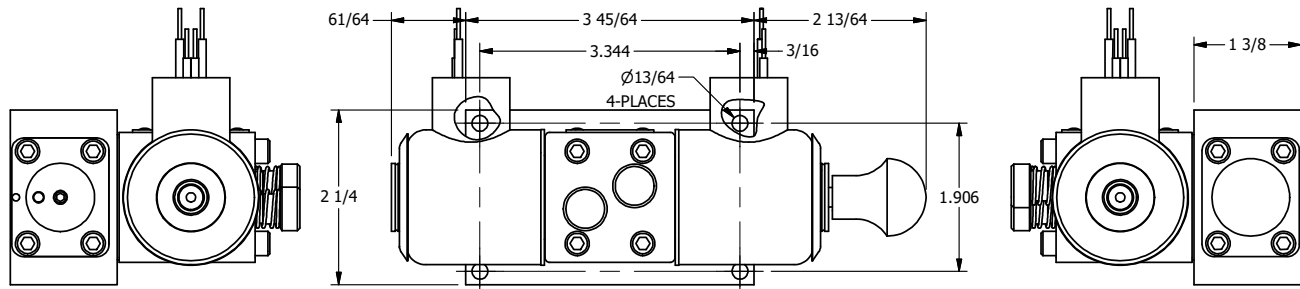

4

3

2

1

4

3

2

AAA
PRODUCTS
INTERNATIONAL

**AAA PRODUCTS
INTERNATIONAL**
7114 Harry Hines Blvd
Dallas, TX 75235

TITLE: **3/8" SIDE PORT, DBL SOL, 2 POS,
FLOAT SPR CTR, EXPL PROOF,
LCKNG OVRD, MAN SPL OVRD**

DRAWING NO.:
DIM_SY3GXOOS

THE INFORMATION CONTAINED WITHIN THIS DOCUMENT IS PROPRIETARY TO AAA PRODUCTS AND MAY NOT BE DISCLOSED WITHOUT PRIOR WRITTEN CONSENT