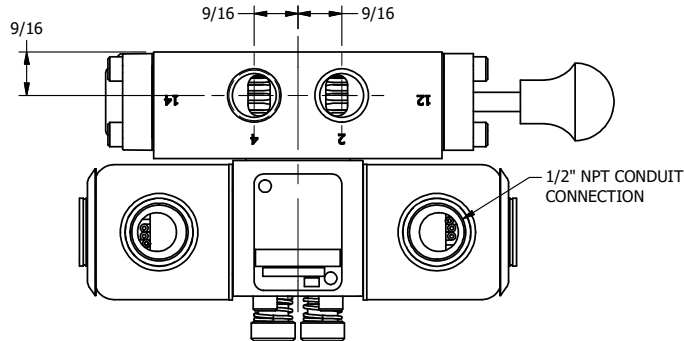

4

3

2

1

4

3

2

AAA
PRODUCTS
INTERNATIONAL

**AAA PRODUCTS
INTERNATIONAL**
7114 Harry Hines Blvd
Dallas, TX 75235

TITLE: **3/8" SIDE PORT, DBL SOL, 2 POS,
FLOAT SPR CTR, EXPL PROOF,
LCKNG OVRD, MAN SPL OVRD**

DRAWING NO.:
DIM_SY3GXOOS

THE INFORMATION CONTAINED WITHIN THIS DOCUMENT IS PROPRIETARY TO AAA PRODUCTS AND MAY NOT BE DISCLOSED WITHOUT PRIOR WRITTEN CONSENT