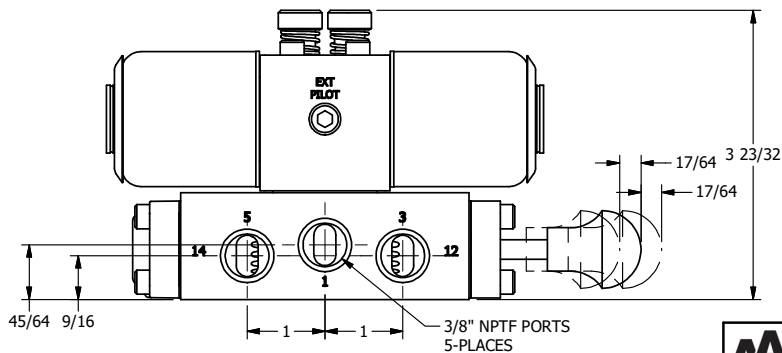

4

3

2

1

4

3

2

AAA
PRODUCTS
INTERNATIONAL

**AAA PRODUCTS
INTERNATIONAL**
7114 Harry Hines Blvd
Dallas, TX 75235

TITLE: **3/8" SIDE PORT, DBL SOL, 2 POS,
FLOAT SPR CTR, EXPL PROOF,
LCKNG OVRD, MAN SPL OVRD**

DRAWING NO.:
DIM_SY3GXOOS

THE INFORMATION CONTAINED WITHIN THIS DOCUMENT IS PROPRIETARY TO AAA PRODUCTS AND MAY NOT BE DISCLOSED WITHOUT PRIOR WRITTEN CONSENT