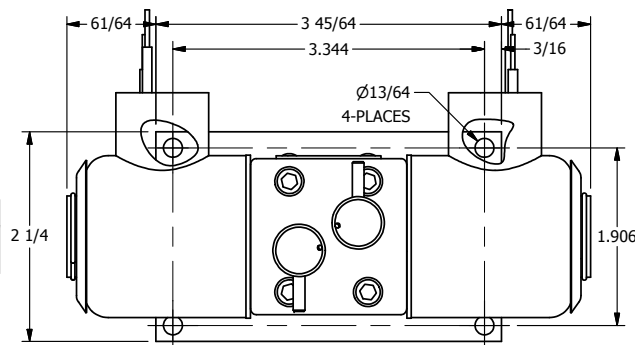

4

3

2

1

1/2" NPT CONDUIT CONNECTION

1 3/8

B

B

A

A

3/8" NPTF PORTS 5-PLACES

AAA
PRODUCTS
INTERNATIONAL

AAA PRODUCTS INTERNATIONAL
7114 Harry Hines Blvd
Dallas, TX 75235

TITLE: 3/8" SIDE PORT, DBL SOL, 3 POS,
SPR CTR, SOL RTRN, FLOAT CTR SPL,
EXPL PROOF, NON-LCKNG OVRD

DRAWING NO.:
DIM_SY3GXON

THE INFORMATION CONTAINED WITHIN THIS DOCUMENT IS PROPRIETARY TO AAA PRODUCTS AND MAY NOT BE DISCLOSED WITHOUT PRIOR WRITTEN CONSENT

4

3

2

1

↑