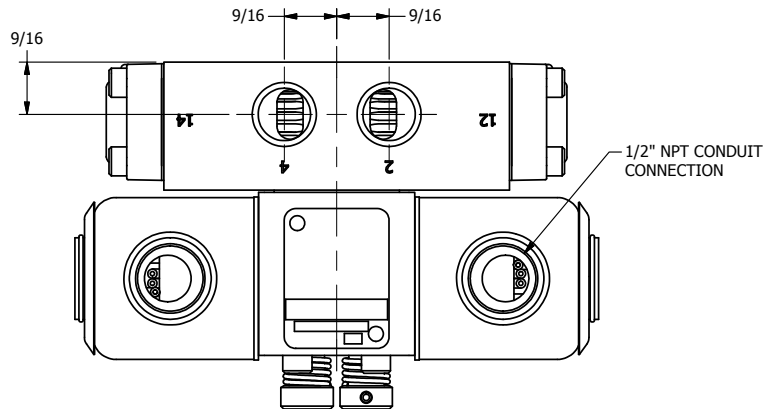

4

3

2

1

1/2" NPT CONDUIT CONNECTION

1 3/8

B

B

A

A

3/8" NPTF PORTS 5-PLACES

AAA
PRODUCTS
INTERNATIONAL

AAA PRODUCTS INTERNATIONAL
7114 Harry Hines Blvd
Dallas, TX 75235

TITLE: 3/8" SIDE PORT, DBL SOL, 3 POS,
SPR CTR, SOL RTRN, FLOAT CTR SPL,
EXPL PROOF, NON-LCKNG OVRD