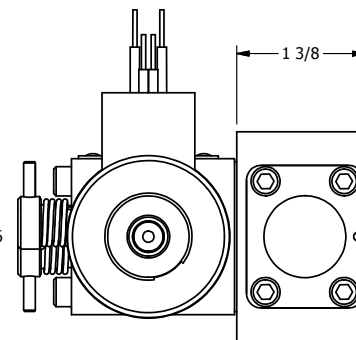

4

3

2

1

1/2" NPT CONDUIT CONNECTION

1 3/8

B

B

A

A

3/8" NPTF PORTS 5-PLACES

AAA
PRODUCTS
INTERNATIONAL

AAA PRODUCTS INTERNATIONAL
7114 Harry Hines Blvd
Dallas, TX 75235

TITLE: 3/8" SIDE PORT, DBL SOL, 3 POS,
SPR CTR, SOL RTRN, FLOAT CTR SPL,
EXPL PROOF, NON-LCKNG OVRD

DRAWING NO.:
DIM_SY3GXON

THE INFORMATION CONTAINED WITHIN THIS DOCUMENT IS PROPRIETARY TO AAA PRODUCTS AND MAY NOT BE DISCLOSED WITHOUT PRIOR WRITTEN CONSENT

4

3

2

1

↑