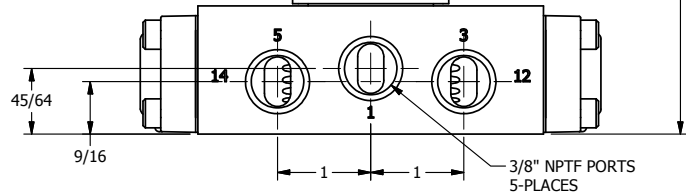

4

3

2

1

1/2" NPT CONDUIT CONNECTION

1 3/8

B

B

A

A

3/8" NPTF PORTS 5-PLACES

AAA
PRODUCTS
INTERNATIONAL

AAA PRODUCTS INTERNATIONAL
7114 Harry Hines Blvd
Dallas, TX 75235

TITLE: 3/8" SIDE PORT, DBL SOL, 3 POS,
SPR CTR, SOL RTRN, FLOAT CTR SPL,
EXPL PROOF, NON-LCKNG OVRD