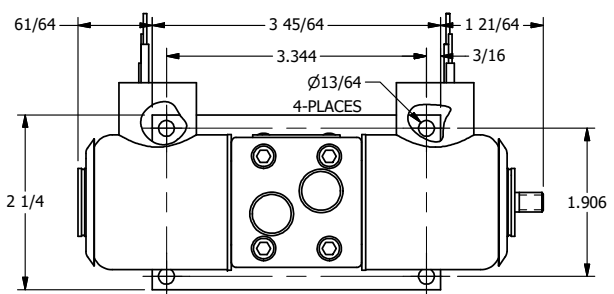

4

3

2

1

AAA
PRODUCTS
INTERNATIONAL

AAA PRODUCTS INTERNATIONAL
7114 Harry Hines Blvd
Dallas, TX 75235

TITLE: 3/8" SIDE PORT, DBL SOL, 2 POS,
FLOAT SPR CTR, EXPL PROOF,
LCKNG OVRD, THREADED INDCTR PIN

DRAWING NO.:
DIM_SY3GXOK