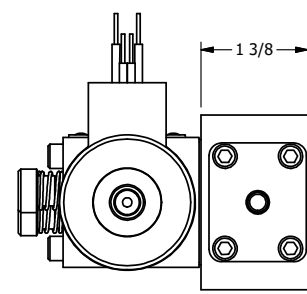

4

3

2

1

AAA
PRODUCTS
INTERNATIONAL

AAA PRODUCTS INTERNATIONAL
7114 Harry Hines Blvd
Dallas, TX 75235

TITLE: 3/8" SIDE PORT, DBL SOL, 2 POS,
FLOAT SPR CTR, EXPL PROOF,
LCKNG OVRD, THREADED INDCTR PIN

DRAWING NO.:
DIM_SY3GXOK