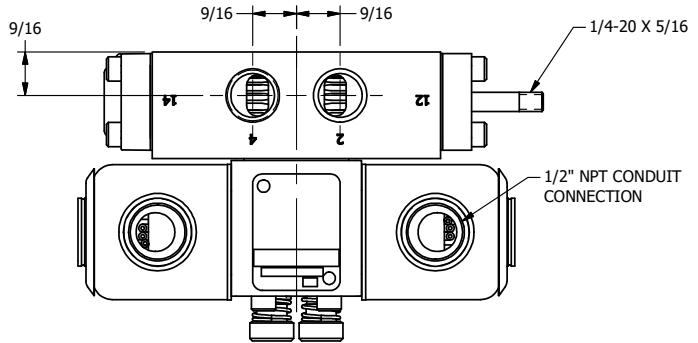

4

3

2

1

AAA
PRODUCTS
INTERNATIONAL

AAA PRODUCTS INTERNATIONAL
7114 Harry Hines Blvd
Dallas, TX 75235

TITLE: 3/8" SIDE PORT, DBL SOL, 2 POS,
FLOAT SPR CTR, EXPL PROOF,
LCKNG OVRD, THREADED INDCTR PIN

DRAWING NO.:
DIM_SY3GXOK