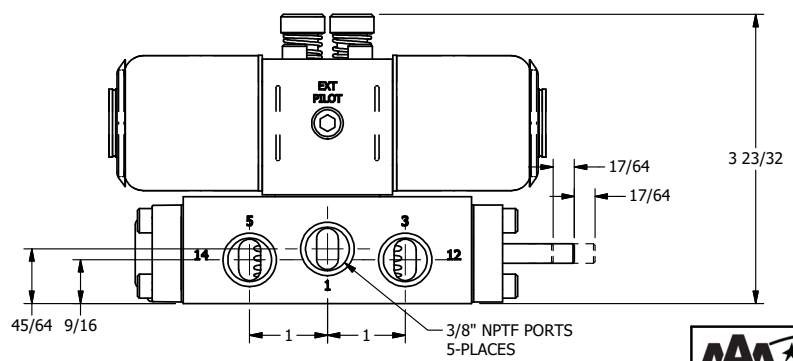

4

3

2

1

AAA
PRODUCTS
INTERNATIONAL

AAA PRODUCTS INTERNATIONAL
7114 Harry Hines Blvd
Dallas, TX 75235

TITLE: 3/8" SIDE PORT, DBL SOL, 2 POS,
FLOAT SPR CTR, EXPL PROOF,
LCKNG OVRD, THREADED INDCTR PIN

DRAWING NO.:
DIM_SY3GXOK