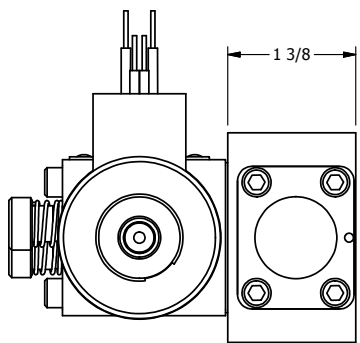

4

3

2

1

**AAA**  
PRODUCTS  
INTERNATIONAL

**AAA PRODUCTS INTERNATIONAL**  
7114 Harry Hines Blvd  
Dallas, TX 75235

TITLE: 3/8" SIDE PORT, DBL SOL, 3 POS,  
SPR CTR, SOL RTRN, FLOAT CTR SPL,  
EXPL PROOF, LCKNG OVRD

DRAWING NO.:  
DIM\_SY3GXO

THE INFORMATION CONTAINED WITHIN THIS DOCUMENT IS PROPRIETARY TO AAA PRODUCTS AND MAY NOT BE DISCLOSED WITHOUT PRIOR WRITTEN CONSENT

4

3

2

1