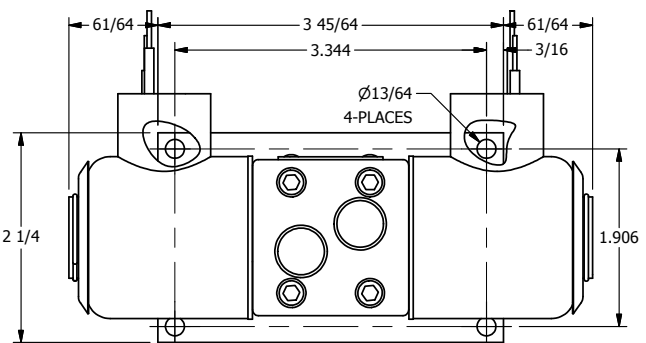

4

3

2

1

**AAA**  
PRODUCTS  
INTERNATIONAL

**AAA PRODUCTS INTERNATIONAL**  
7114 Harry Hines Blvd  
Dallas, TX 75235

TITLE: 3/8" SIDE PORT, DBL SOL, 3 POS,  
SPR CTR, SOL RTRN, FLOAT CTR SPL,  
EXPL PROOF, LCKNG OVRD

DRAWING NO.:  
DIM\_SY3GXO

THE INFORMATION CONTAINED WITHIN THIS DOCUMENT IS PROPRIETARY TO AAA PRODUCTS AND MAY NOT BE DISCLOSED WITHOUT PRIOR WRITTEN CONSENT

4

3

2

1