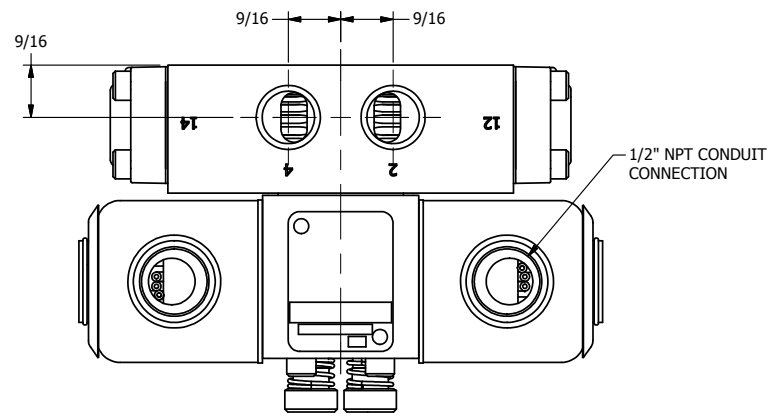

4

3

2

1

**AAA**  
PRODUCTS  
INTERNATIONAL

**AAA PRODUCTS INTERNATIONAL**  
7114 Harry Hines Blvd  
Dallas, TX 75235

TITLE: 3/8" SIDE PORT, DBL SOL, 3 POS,  
SPR CTR, SOL RTRN, FLOAT CTR SPL,  
EXPL PROOF, LCKNG OVRD

DRAWING NO.:  
DIM\_SY3GXO

THE INFORMATION CONTAINED WITHIN THIS DOCUMENT IS PROPRIETARY TO AAA PRODUCTS AND MAY NOT BE DISCLOSED WITHOUT PRIOR WRITTEN CONSENT

4

3

2

1