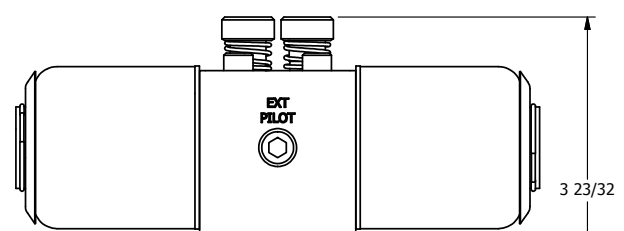

4

3

2

1

**AAA**  
PRODUCTS  
INTERNATIONAL

**AAA PRODUCTS INTERNATIONAL**  
7114 Harry Hines Blvd  
Dallas, TX 75235

TITLE: 3/8" SIDE PORT, DBL SOL, 3 POS,  
SPR CTR, SOL RTRN, FLOAT CTR SPL,  
EXPL PROOF, LCKNG OVRD

DRAWING NO.:  
DIM\_SY3GXO

THE INFORMATION CONTAINED WITHIN THIS DOCUMENT IS PROPRIETARY TO AAA PRODUCTS AND MAY NOT BE DISCLOSED WITHOUT PRIOR WRITTEN CONSENT

4

3

2

1