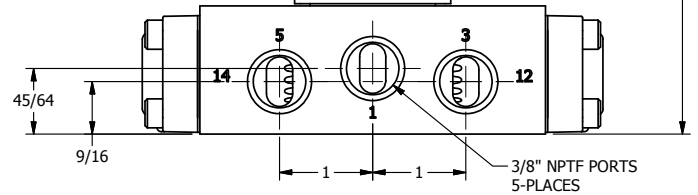

4

3

2

1

**AAA**  
PRODUCTS  
INTERNATIONAL

**AAA PRODUCTS INTERNATIONAL**  
7114 Harry Hines Blvd  
Dallas, TX 75235

TITLE: 3/8" SIDE PORT, DBL SOL, 3 POS,  
SPR CTR, SOL RTRN, FLOAT CTR SPL,  
EXPL PROOF, LCKNG OVRD

DRAWING NO.:  
DIM\_SY3GXO

THE INFORMATION CONTAINED WITHIN THIS DOCUMENT IS PROPRIETARY TO AAA PRODUCTS AND MAY NOT BE DISCLOSED WITHOUT PRIOR WRITTEN CONSENT

4

3

2

1