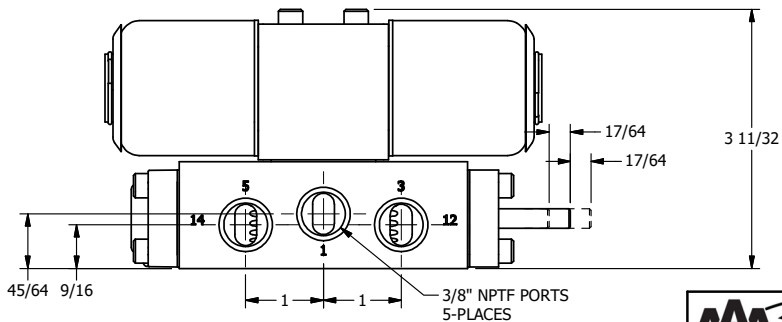

4

3

2

1

**AAA**  
PRODUCTS  
INTERNATIONAL

**AAA PRODUCTS INTERNATIONAL**  
7114 Harry Hines Blvd  
Dallas, TX 75235

TITLE: 3/8" SIDE PORT, DBL SOL, 2 POS,  
SPR CTR, SOL SHFT, FLOAT CTR SPL,  
EXPL PROOF, THREADED INDICATOR

DRAWING NO.:  
DIM\_SY3GXX

THE INFORMATION CONTAINED WITHIN THIS DOCUMENT IS PROPRIETARY TO AAA PRODUCTS AND MAY NOT BE DISCLOSED WITHOUT PRIOR WRITTEN CONSENT

4

3

2

B

B

A