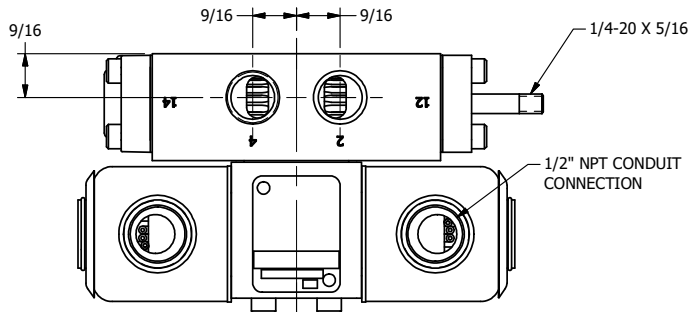

4

3

2

1

**AAA**  
PRODUCTS  
INTERNATIONAL

**AAA PRODUCTS INTERNATIONAL**  
7114 Harry Hines Blvd  
Dallas, TX 75235

TITLE: 3/8" SIDE PORT, DBL SOL, 2 POS,  
SPR CTR, SOL SHFT, FLOAT CTR SPL,  
EXPL PROOF, THREADED INDICATOR

DRAWING NO.:  
DIM\_SY3GXX

THE INFORMATION CONTAINED WITHIN THIS DOCUMENT IS PROPRIETARY TO AAA PRODUCTS AND MAY NOT BE DISCLOSED WITHOUT PRIOR WRITTEN CONSENT

4

3

2

B

B

A