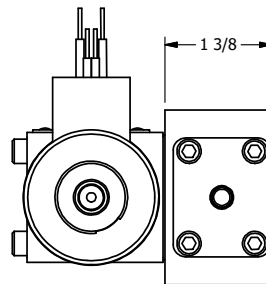

4

3

2

1

**AAA**  
PRODUCTS  
INTERNATIONAL

**AAA PRODUCTS INTERNATIONAL**  
7114 Harry Hines Blvd  
Dallas, TX 75235

TITLE: 3/8" SIDE PORT, DBL SOL, 2 POS,  
SPR CTR, SOL SHFT, FLOAT CTR SPL,  
EXPL PROOF, THREADED INDICATOR

DRAWING NO.:  
DIM\_SY3GXX

THE INFORMATION CONTAINED WITHIN THIS DOCUMENT IS PROPRIETARY TO AAA PRODUCTS AND MAY NOT BE DISCLOSED WITHOUT PRIOR WRITTEN CONSENT

4

3

2

B

B

A