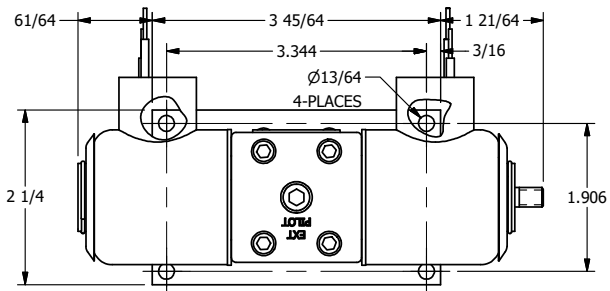

4

3

2

1

**AAA**  
PRODUCTS  
INTERNATIONAL

**AAA PRODUCTS INTERNATIONAL**  
7114 Harry Hines Blvd  
Dallas, TX 75235

TITLE: 3/8" SIDE PORT, DBL SOL, 2 POS,  
SPR CTR, SOL SHFT, FLOAT CTR SPL,  
EXPL PROOF, THREADED INDICATOR

DRAWING NO.:  
DIM\_SY3GXX

THE INFORMATION CONTAINED WITHIN THIS DOCUMENT IS PROPRIETARY TO AAA PRODUCTS AND MAY NOT BE DISCLOSED WITHOUT PRIOR WRITTEN CONSENT

4

3

2

B

B

A