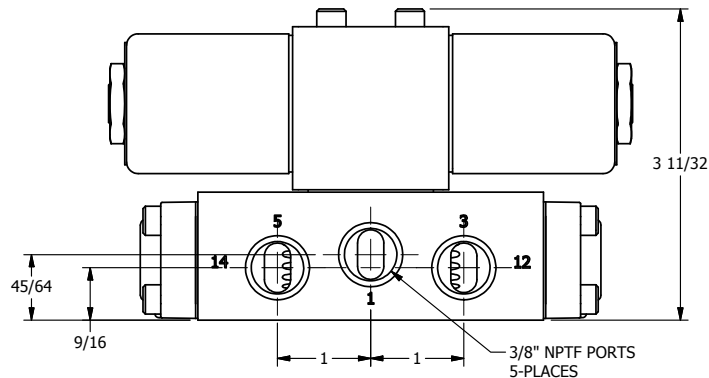

4

3

2

1

1/2" NPT CONDUIT CONNECTION

3/8" NPTF PORTS 5-PLACES

AAA
PRODUCTS
INTERNATIONAL

AAA PRODUCTS INTERNATIONAL
7114 Harry Hines Blvd
Dallas, TX 75235

TITLE: 3/8" SIDE PORT, DBL SOL, 3 POS,
SPR CTR, SOL RTRN, FLOAT CTR SPL,
CLASSIC SOL, TAPPED VENT

DRAWING NO.:
DIM_SY3GT

THE INFORMATION CONTAINED WITHIN THIS DOCUMENT IS PROPRIETARY TO AAA PRODUCTS AND MAY NOT BE DISCLOSED WITHOUT PRIOR WRITTEN CONSENT