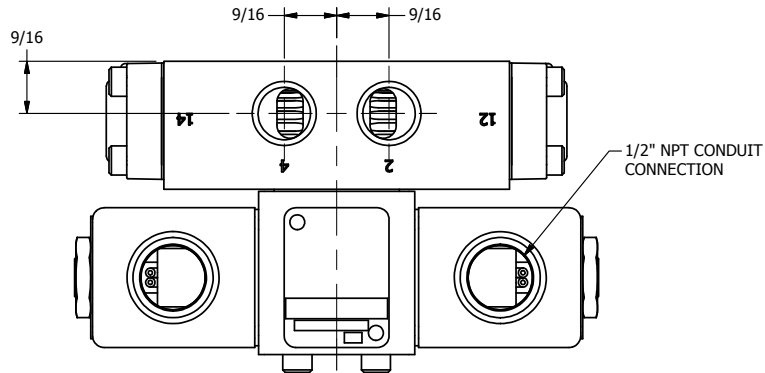

4

3

2

1

1/2" NPT CONDUIT CONNECTION

3/8" NPTF PORTS 5-PLACES

AAA
PRODUCTS
INTERNATIONAL

AAA PRODUCTS INTERNATIONAL
7114 Harry Hines Blvd
Dallas, TX 75235

TITLE: 3/8" SIDE PORT, DBL SOL, 3 POS,
SPR CTR, SOL RTRN, FLOAT CTR SPL,
CLASSIC SOL, TAPPED VENT

DRAWING NO.:
DIM_SY3GT

THE INFORMATION CONTAINED WITHIN THIS DOCUMENT IS PROPRIETARY TO AAA PRODUCTS AND MAY NOT BE DISCLOSED WITHOUT PRIOR WRITTEN CONSENT