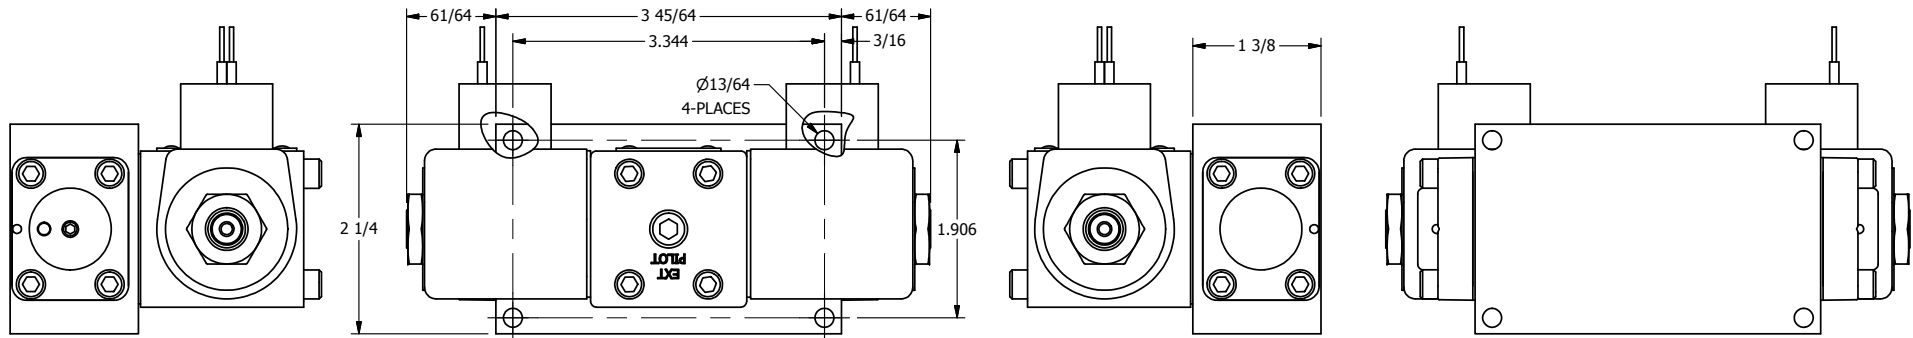

4

3

2

1

1/2" NPT CONDUIT CONNECTION

3/8" NPTF PORTS 5-PLACES

AAA
PRODUCTS
INTERNATIONAL

AAA PRODUCTS INTERNATIONAL
7114 Harry Hines Blvd
Dallas, TX 75235

TITLE: 3/8" SIDE PORT, DBL SOL, 3 POS,
SPR CTR, SOL RTRN, FLOAT CTR SPL,
CLASSIC SOL, TAPPED VENT

DRAWING NO.:
DIM_SY3GT

THE INFORMATION CONTAINED WITHIN THIS DOCUMENT IS PROPRIETARY TO AAA PRODUCTS AND MAY NOT BE DISCLOSED WITHOUT PRIOR WRITTEN CONSENT