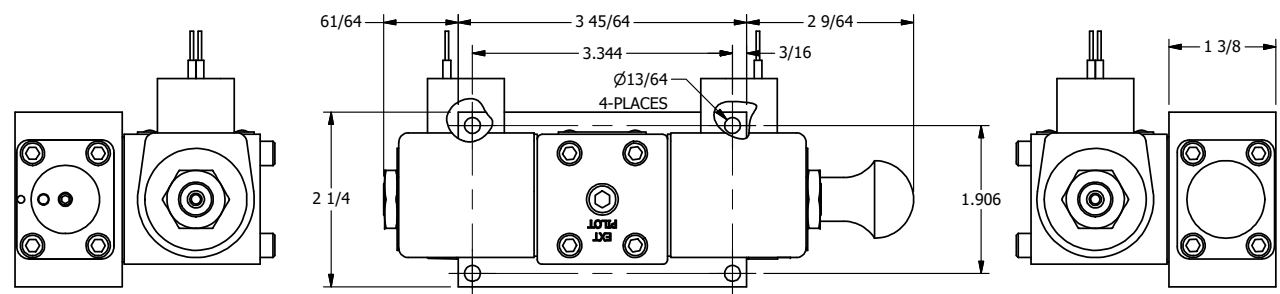

4

3

2

1

AAA
PRODUCTS
INTERNATIONAL

AAA PRODUCTS INTERNATIONAL
7114 Harry Hines Blvd
Dallas, TX 75235

TITLE: 3/8" SIDE PORT, DBL SOL, 2 POS,
SPR CTR, SOL SHFT, FLOAT CTR SPL,
CLASSIC SOL, MAN SPL OVRD

DRAWING NO.:
DIM_SY3GOS