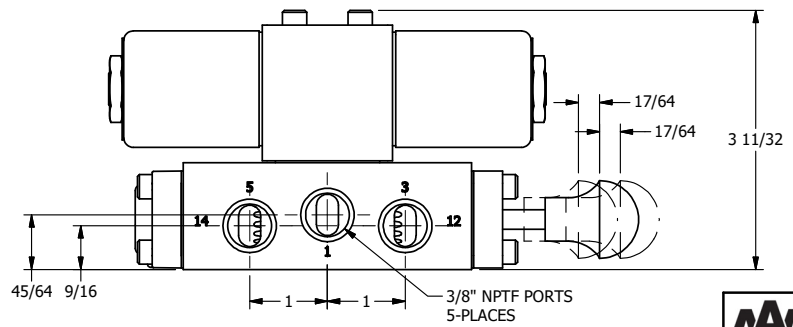

4

3

2

1

AAA
PRODUCTS
INTERNATIONAL

AAA PRODUCTS INTERNATIONAL
7114 Harry Hines Blvd
Dallas, TX 75235

TITLE: 3/8" SIDE PORT, DBL SOL, 2 POS,
SPR CTR, SOL SHFT, FLOAT CTR SPL,
CLASSIC SOL, MAN SPL OVRD

DRAWING NO.:
DIM_SY3GOS