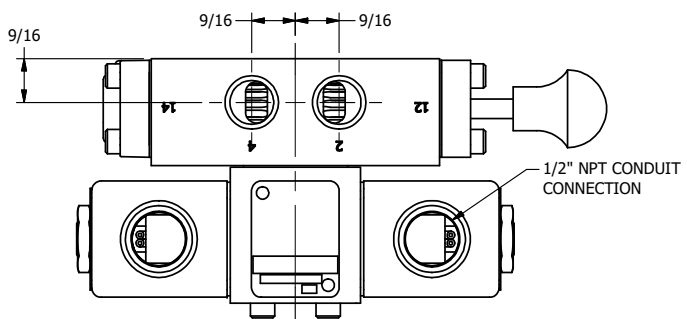

4

3

2

1

AAA
PRODUCTS
INTERNATIONAL

AAA PRODUCTS INTERNATIONAL
7114 Harry Hines Blvd
Dallas, TX 75235

TITLE: 3/8" SIDE PORT, DBL SOL, 2 POS,
SPR CTR, SOL SHFT, FLOAT CTR SPL,
CLASSIC SOL, MAN SPL OVRD

DRAWING NO.:
DIM_SY3GOS