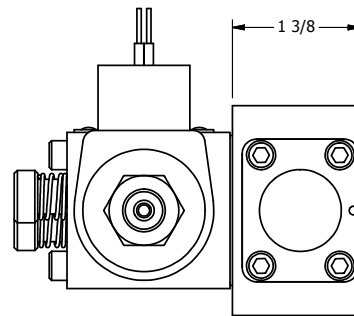

4

3

2

1

1/2" NPT CONDUIT CONNECTION

3/8" NPTF PORTS 5-PLACES

AAA
PRODUCTS
INTERNATIONAL

AAA PRODUCTS INTERNATIONAL
7114 Harry Hines Blvd
Dallas, TX 75235

TITLE: 3/8" SIDE PORT, DBL SOL, 3 POS,
SPR CTR, SOL RTRN, FLOAT CTR SPL,
CLASSIC SOL, PUSH OVRD

DRAWING NO.:
DIM_SY3GOP

THE INFORMATION CONTAINED WITHIN THIS DOCUMENT IS PROPRIETARY TO AAA PRODUCTS AND MAY NOT BE DISCLOSED WITHOUT PRIOR WRITTEN CONSENT