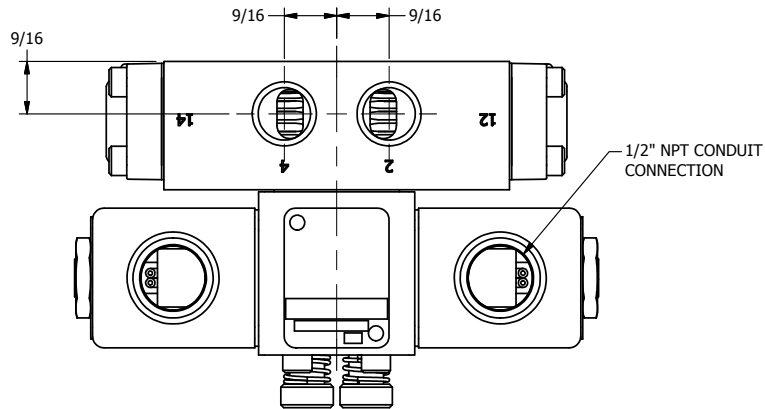

4

3

2

1

1/2" NPT CONDUIT CONNECTION

3/8" NPTF PORTS 5-PLACES

AAA
PRODUCTS
INTERNATIONAL

AAA PRODUCTS INTERNATIONAL
7114 Harry Hines Blvd
Dallas, TX 75235

TITLE: 3/8" SIDE PORT, DBL SOL, 3 POS,
SPR CTR, SOL RTRN, FLOAT CTR SPL,
CLASSIC SOL, PUSH OVRD

DRAWING NO.:
DIM_SY3GOP

THE INFORMATION CONTAINED WITHIN THIS DOCUMENT IS PROPRIETARY TO AAA PRODUCTS AND MAY NOT BE DISCLOSED WITHOUT PRIOR WRITTEN CONSENT