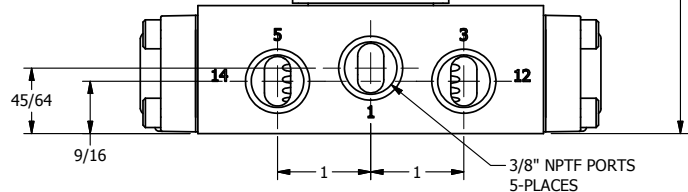

4

3

2

1

1/2" NPT CONDUIT CONNECTION

3/8" NPTF PORTS 5-PLACES

AAA
PRODUCTS
INTERNATIONAL

AAA PRODUCTS INTERNATIONAL
7114 Harry Hines Blvd
Dallas, TX 75235

TITLE: 3/8" SIDE PORT, DBL SOL, 3 POS,
SPR CTR, SOL RTRN, FLOAT CTR SPL,
CLASSIC SOL, PUSH OVRD

DRAWING NO.:
DIM_SY3GOP

THE INFORMATION CONTAINED WITHIN THIS DOCUMENT IS PROPRIETARY TO AAA PRODUCTS AND MAY NOT BE DISCLOSED WITHOUT PRIOR WRITTEN CONSENT