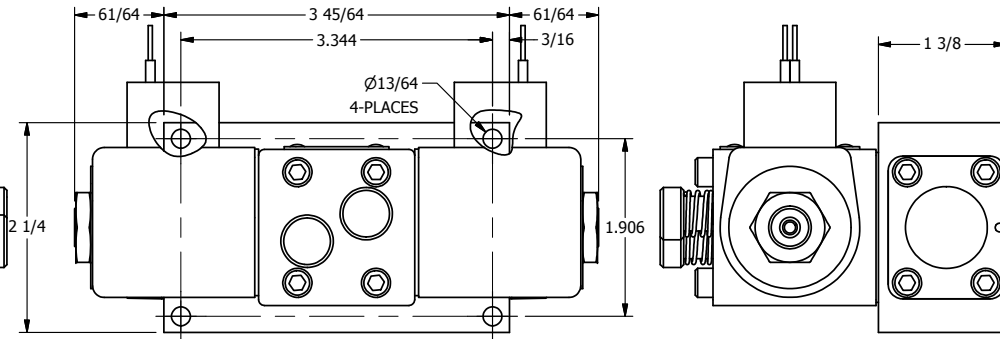

4

3

2

1

1/2" NPT CONDUIT CONNECTION

3/8" NPTF PORTS 5-PLACES

AAA
PRODUCTS
INTERNATIONAL

AAA PRODUCTS INTERNATIONAL
7114 Harry Hines Blvd
Dallas, TX 75235

TITLE: 3/8" SIDE PORT, DBL SOL, 3 POS,
SPR CTR, SOL RTRN, FLOAT CTR SPL,
CLASSIC SOL, PUSH OVRD

DRAWING NO.:
DIM_SY3GOP

THE INFORMATION CONTAINED WITHIN THIS DOCUMENT IS PROPRIETARY TO AAA PRODUCTS AND MAY NOT BE DISCLOSED WITHOUT PRIOR WRITTEN CONSENT