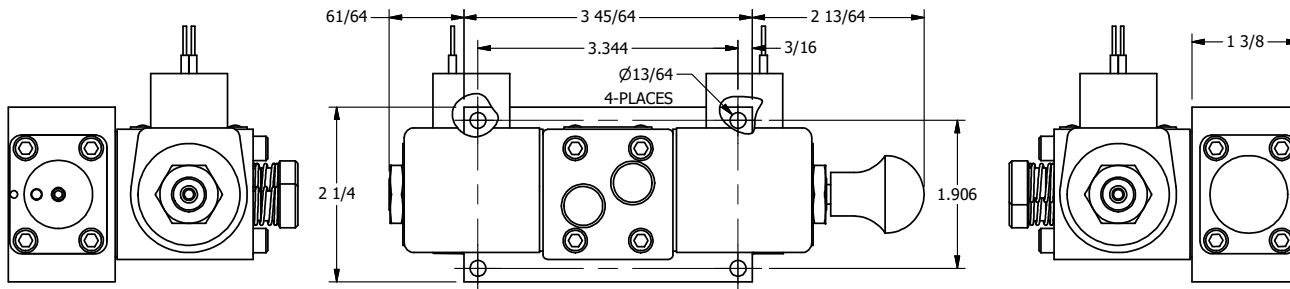

4

3

2

1

**AAA**  
PRODUCTS  
INTERNATIONAL

**AAA PRODUCTS  
INTERNATIONAL**  
7114 Harry Hines Blvd  
Dallas, TX 75235

TITLE:  $\frac{3}{8}$ " SIDE PORT, DBL SOL, 2 POS,  
FLOAT SPR CTR, CLASSIC SOL,  
LCKNG OVRD, MAN SPL OVRD

DRAWING NO.:  
DIM\_SY3GOOS

THE INFORMATION CONTAINED WITHIN THIS DOCUMENT IS PROPRIETARY TO AAA PRODUCTS AND MAY NOT BE DISCLOSED WITHOUT PRIOR WRITTEN CONSENT

4

3

2

1

B

B