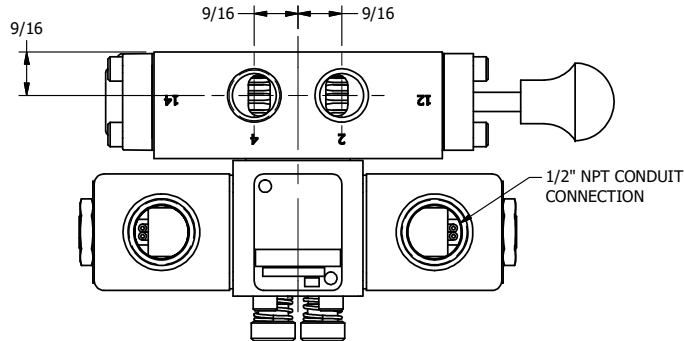

4

3

2

1

**AAA**  
PRODUCTS  
INTERNATIONAL

**AAA PRODUCTS  
INTERNATIONAL**  
7114 Harry Hines Blvd  
Dallas, TX 75235

TITLE:  $\frac{3}{8}$ " SIDE PORT, DBL SOL, 2 POS,  
FLOAT SPR CTR, CLASSIC SOL,  
LCKNG OVRD, MAN SPL OVRD

DRAWING NO.:  
DIM\_SY3GOOS

THE INFORMATION CONTAINED WITHIN THIS DOCUMENT IS PROPRIETARY TO AAA PRODUCTS AND MAY NOT BE DISCLOSED WITHOUT PRIOR WRITTEN CONSENT

4

3

2

1

B

B