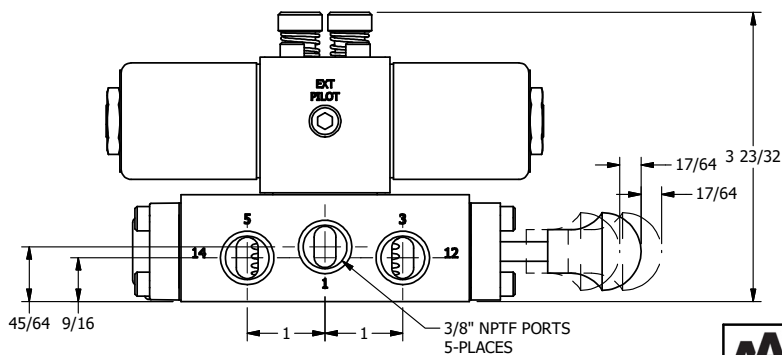

4

3

2

1

**AAA**  
PRODUCTS  
INTERNATIONAL

**AAA PRODUCTS  
INTERNATIONAL**  
7114 Harry Hines Blvd  
Dallas, TX 75235

TITLE:  $\frac{3}{8}$ " SIDE PORT, DBL SOL, 2 POS,  
FLOAT SPR CTR, CLASSIC SOL,  
LCKNG OVRD, MAN SPL OVRD

DRAWING NO.:  
DIM\_SY3GOOS

THE INFORMATION CONTAINED WITHIN THIS DOCUMENT IS PROPRIETARY TO AAA PRODUCTS AND MAY NOT BE DISCLOSED WITHOUT PRIOR WRITTEN CONSENT

4

3

2

1

B

B