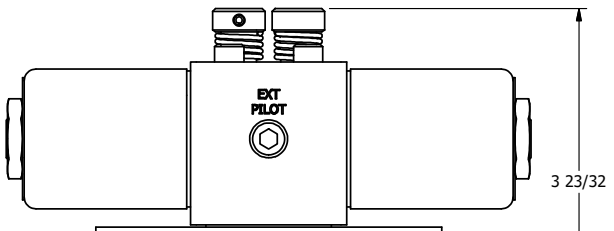

4

3

2

1

1/2" NPT CONDUIT CONNECTION

1/8" NPTF TAPPED VENT 2-PLACES

3/8" NPTF PORTS 5-PLACES

AAA
PRODUCTS
INTERNATIONAL

AAA PRODUCTS INTERNATIONAL
7114 Harry Hines Blvd
Dallas, TX 75235

TITLE: 3/8" SIDE PORT, DBL SOL, 3 POS,
FLOAT SPR CTR, CLASSIC,
NON-LCKNG OVRD, TPD VENT

DRAWING NO.:
DIM_SY3GONT

THE INFORMATION CONTAINED WITHIN THIS DOCUMENT IS PROPRIETARY TO AAA PRODUCTS AND MAY NOT BE DISCLOSED WITHOUT PRIOR WRITTEN CONSENT