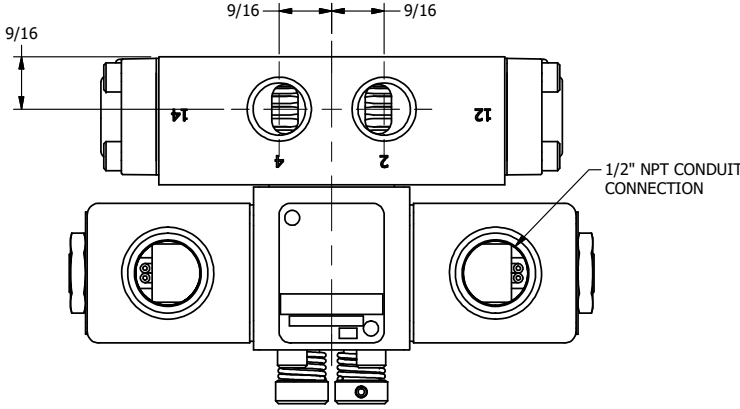

4

3

2

1

1/2" NPT CONDUIT CONNECTION

1/8" NPTF TAPPED VENT 2-PLACES

3/8" NPTF PORTS 5-PLACES

AAA
PRODUCTS
INTERNATIONAL

AAA PRODUCTS INTERNATIONAL
7114 Harry Hines Blvd
Dallas, TX 75235

TITLE: 3/8" SIDE PORT, DBL SOL, 3 POS,
FLOAT SPR CTR, CLASSIC,
NON-LCKNG OVRD, TPD VENT

DRAWING NO.:
DIM_SY3GONT

THE INFORMATION CONTAINED WITHIN THIS DOCUMENT IS PROPRIETARY TO AAA PRODUCTS AND MAY NOT BE DISCLOSED WITHOUT PRIOR WRITTEN CONSENT