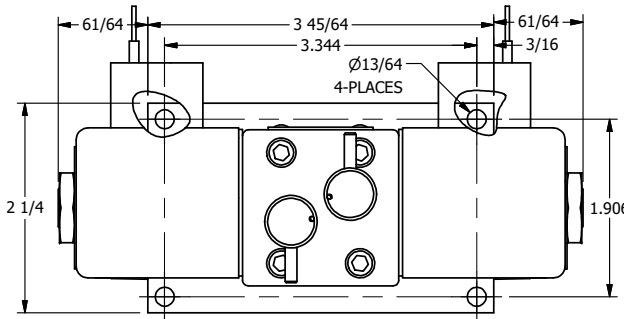

4

3

2

1

1/2" NPT CONDUIT CONNECTION

1/8" NPTF TAPPED VENT 2-PLACES

3/8" NPTF PORTS 5-PLACES

AAA
PRODUCTS
INTERNATIONAL

AAA PRODUCTS INTERNATIONAL
7114 Harry Hines Blvd
Dallas, TX 75235

TITLE: 3/8" SIDE PORT, DBL SOL, 3 POS,
FLOAT SPR CTR, CLASSIC,
NON-LCKNG OVRD, TPD VENT

DRAWING NO.:
DIM_SY3GONT

THE INFORMATION CONTAINED WITHIN THIS DOCUMENT IS PROPRIETARY TO AAA PRODUCTS AND MAY NOT BE DISCLOSED WITHOUT PRIOR WRITTEN CONSENT