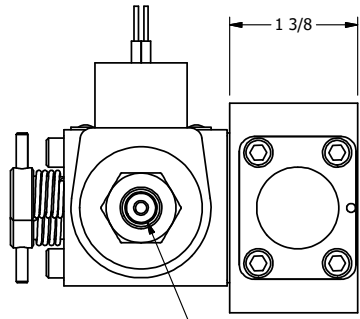

4

3

2

1

1/2" NPT CONDUIT CONNECTION

1/8" NPTF TAPPED VENT 2-PLACES

3/8" NPTF PORTS 5-PLACES

AAA
PRODUCTS
INTERNATIONAL

AAA PRODUCTS INTERNATIONAL
7114 Harry Hines Blvd
Dallas, TX 75235

TITLE: 3/8" SIDE PORT, DBL SOL, 3 POS,
FLOAT SPR CTR, CLASSIC,
NON-LCKNG OVRD, TPD VENT

DRAWING NO.:
DIM_SY3GONT

THE INFORMATION CONTAINED WITHIN THIS DOCUMENT IS PROPRIETARY TO AAA PRODUCTS AND MAY NOT BE DISCLOSED WITHOUT PRIOR WRITTEN CONSENT