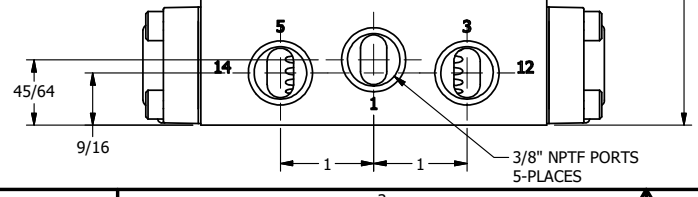

4

3

2

1

1/2" NPT CONDUIT CONNECTION

1/8" NPTF TAPPED VENT 2-PLACES

3/8" NPTF PORTS 5-PLACES

AAA
PRODUCTS
INTERNATIONAL

AAA PRODUCTS INTERNATIONAL
7114 Harry Hines Blvd
Dallas, TX 75235

TITLE: 3/8" SIDE PORT, DBL SOL, 3 POS,
FLOAT SPR CTR, CLASSIC,
NON-LCKNG OVRD, TPD VENT

DRAWING NO.:
DIM_SY3GONT

THE INFORMATION CONTAINED WITHIN THIS DOCUMENT IS PROPRIETARY TO AAA PRODUCTS AND MAY NOT BE DISCLOSED WITHOUT PRIOR WRITTEN CONSENT