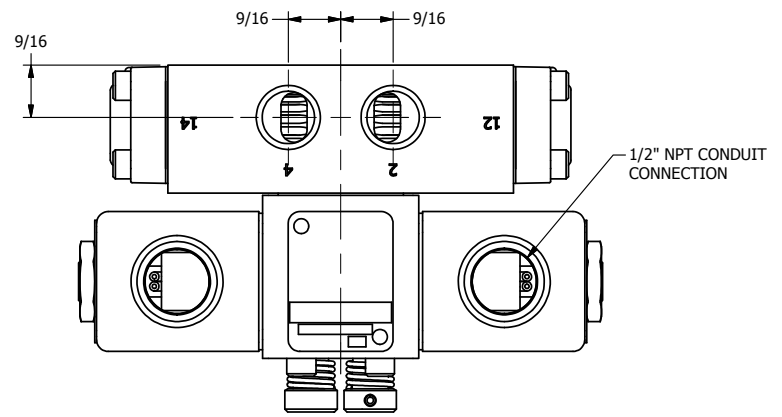

4

3

2

1

AAA
PRODUCTS
INTERNATIONAL

**AAA PRODUCTS
INTERNATIONAL**
7114 Harry Hines Blvd
Dallas, TX 75235

TITLE: 3/8" SIDE PORT, DBL SOL, 3 POS,
SPR CTR, SOL RTRN, FLOAT CTR SPL,
CLASSIC SOL, NON-LCKNG OVRD

DRAWING NO.:
DIM_SY3GON