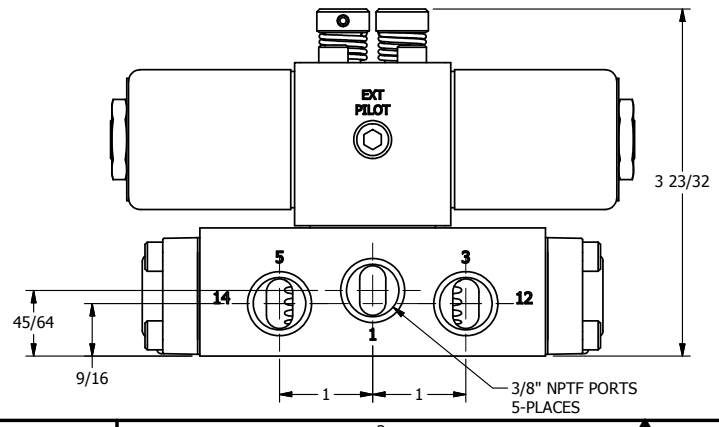

4

3

2

1

AAA
PRODUCTS
INTERNATIONAL

**AAA PRODUCTS
INTERNATIONAL**
7114 Harry Hines Blvd
Dallas, TX 75235

TITLE: 3/8" SIDE PORT, DBL SOL, 3 POS,
SPR CTR, SOL RTRN, FLOAT CTR SPL,
CLASSIC SOL, NON-LCKNG OVRD

DRAWING NO.:
DIM_SY3GON