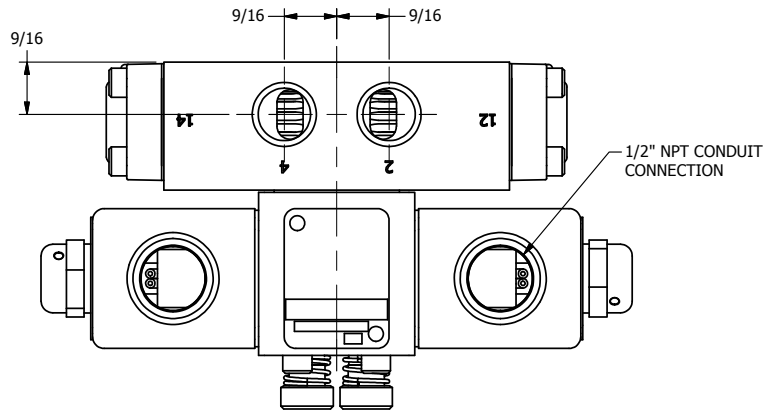

4

3

2

1

AAA
PRODUCTS
INTERNATIONAL

**AAA PRODUCTS
INTERNATIONAL**
7114 Harry Hines Blvd
Dallas, TX 75235

TITLE: 3/8" SIDE PORT, DBL SOL, 3 POS,
SPR CTR, FLOAT CTR SPL, CLASSIC SOL,
LCKNG OVRD, DUST EXCLDR

DRAWING NO.:
DIM_SY3GOL