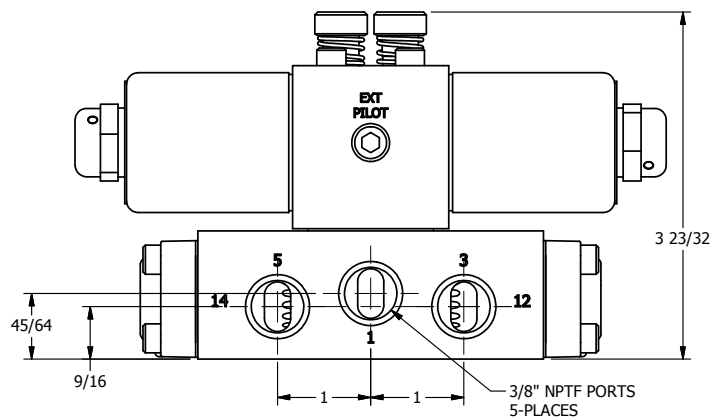

4

3

2

1

AAA
PRODUCTS
INTERNATIONAL

**AAA PRODUCTS
INTERNATIONAL**
7114 Harry Hines Blvd
Dallas, TX 75235

TITLE: 3/8" SIDE PORT, DBL SOL, 3 POS,
SPR CTR, FLOAT CTR SPL, CLASSIC SOL,
LCKNG OVRD, DUST EXCLDR

DRAWING NO.:
DIM_SY3GOL