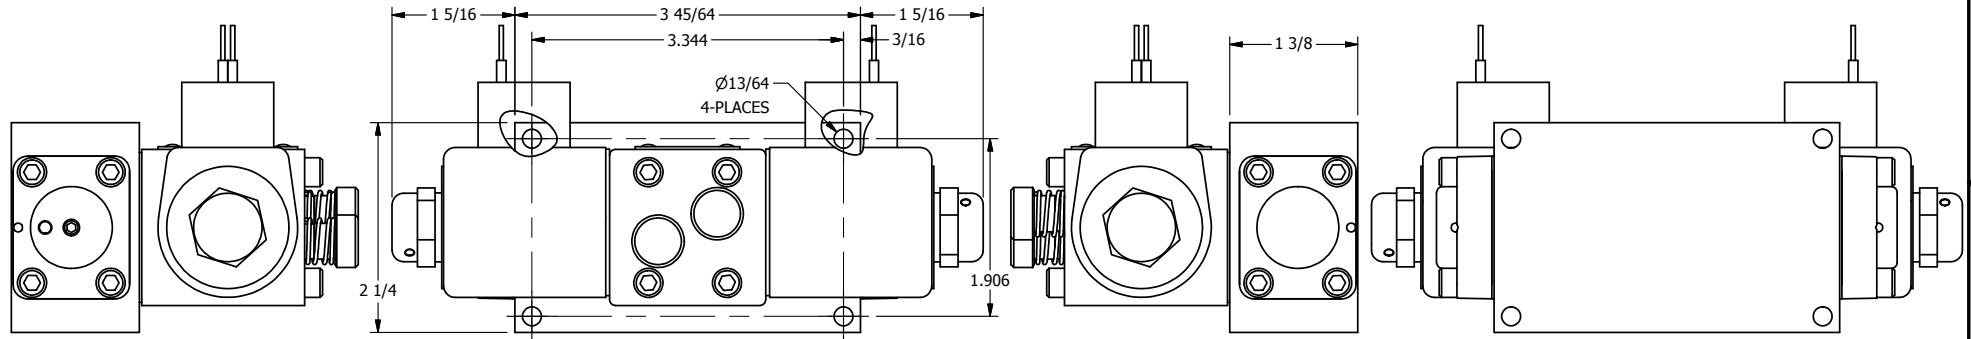

4

3

2

1

AAA
PRODUCTS
INTERNATIONAL

**AAA PRODUCTS
INTERNATIONAL**
7114 Harry Hines Blvd
Dallas, TX 75235

TITLE: 3/8" SIDE PORT, DBL SOL, 3 POS,
SPR CTR, FLOAT CTR SPL, CLASSIC SOL,
LCKNG OVRD, DUST EXCLDR

DRAWING NO.:
DIM_SY3GOL