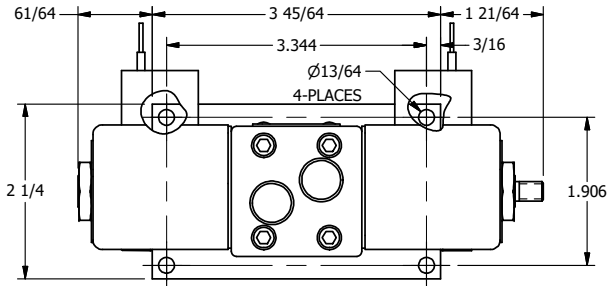

4

3

2

1

4

3

2

AAA
PRODUCTS
INTERNATIONAL

**AAA PRODUCTS
INTERNATIONAL**
7114 Harry Hines Blvd
Dallas, TX 75235

TITLE: 3/8" SIDE PORT, DBL SOL, 2 POS,
FLOAT SPR CTR, CLASSIC SOL,
LCKNG OVRD, THREADED INDCTR PIN

DRAWING NO.:
DIM_SY3GOK

THE INFORMATION CONTAINED WITHIN THIS DOCUMENT IS PROPRIETARY TO AAA PRODUCTS AND MAY NOT BE DISCLOSED WITHOUT PRIOR WRITTEN CONSENT