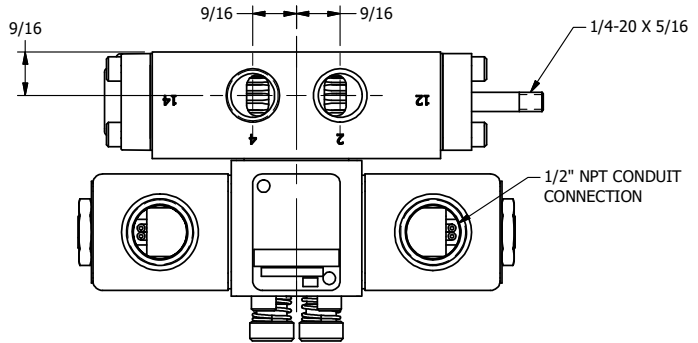

4

3

2

1

4

3

2

AAA
PRODUCTS
INTERNATIONAL

**AAA PRODUCTS
INTERNATIONAL**
7114 Harry Hines Blvd
Dallas, TX 75235

TITLE: 3/8" SIDE PORT, DBL SOL, 2 POS,
FLOAT SPR CTR, CLASSIC SOL,
LCKNG OVRD, THREADED INDCTR PIN

DRAWING NO.:
DIM_SY3GOK

THE INFORMATION CONTAINED WITHIN THIS DOCUMENT IS PROPRIETARY TO AAA PRODUCTS AND MAY NOT BE DISCLOSED WITHOUT PRIOR WRITTEN CONSENT