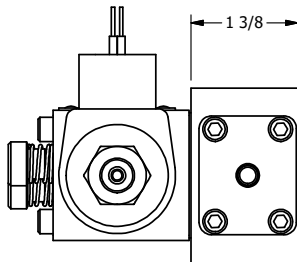

4

3

2

1

4

3

2

AAA
PRODUCTS
INTERNATIONAL

**AAA PRODUCTS
INTERNATIONAL**
7114 Harry Hines Blvd
Dallas, TX 75235

TITLE: 3/8" SIDE PORT, DBL SOL, 2 POS,
FLOAT SPR CTR, CLASSIC SOL,
LCKNG OVRD, THREADED INDCTR PIN

DRAWING NO.:
DIM_SY3GOK

THE INFORMATION CONTAINED WITHIN THIS DOCUMENT IS PROPRIETARY TO AAA PRODUCTS AND MAY NOT BE DISCLOSED WITHOUT PRIOR WRITTEN CONSENT