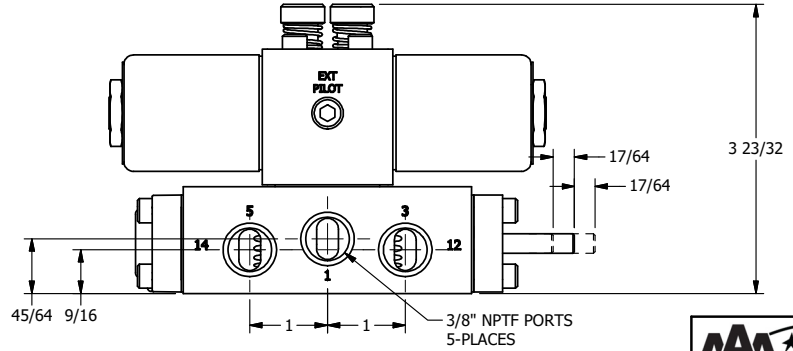

4

3

2

1

4

3

2

AAA
PRODUCTS
INTERNATIONAL

**AAA PRODUCTS
INTERNATIONAL**
7114 Harry Hines Blvd
Dallas, TX 75235

TITLE: 3/8" SIDE PORT, DBL SOL, 2 POS,
FLOAT SPR CTR, CLASSIC SOL,
LCKNG OVRD, THREADED INDCTR PIN

DRAWING NO.:
DIM_SY3GOK

THE INFORMATION CONTAINED WITHIN THIS DOCUMENT IS PROPRIETARY TO AAA PRODUCTS AND MAY NOT BE DISCLOSED WITHOUT PRIOR WRITTEN CONSENT