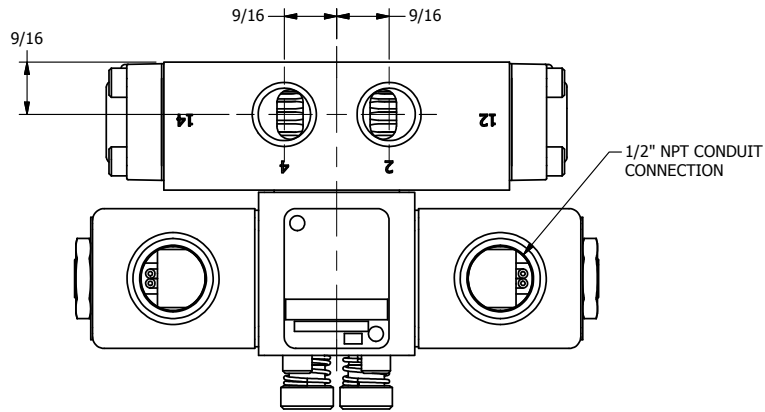

4

3

2

1

AAA
PRODUCTS
INTERNATIONAL

**AAA PRODUCTS
INTERNATIONAL**
7114 Harry Hines Blvd
Dallas, TX 75235

TITLE: 3/8" SIDE PORT, DBL SOL, 3 POS,
SPR CTR, SOL RTRN, FLOAT CTR SPL,
CLASSIC SOL, LCKNG OVRD

DRAWING NO.:
DIM_SY3GO