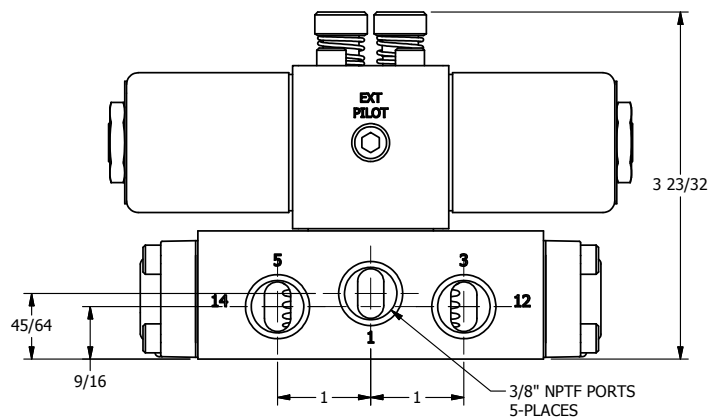

4

3

2

1

AAA
PRODUCTS
INTERNATIONAL

**AAA PRODUCTS
INTERNATIONAL**
7114 Harry Hines Blvd
Dallas, TX 75235

TITLE: 3/8" SIDE PORT, DBL SOL, 3 POS,
SPR CTR, SOL RTRN, FLOAT CTR SPL,
CLASSIC SOL, LCKNG OVRD

DRAWING NO.:
DIM_SY3GO