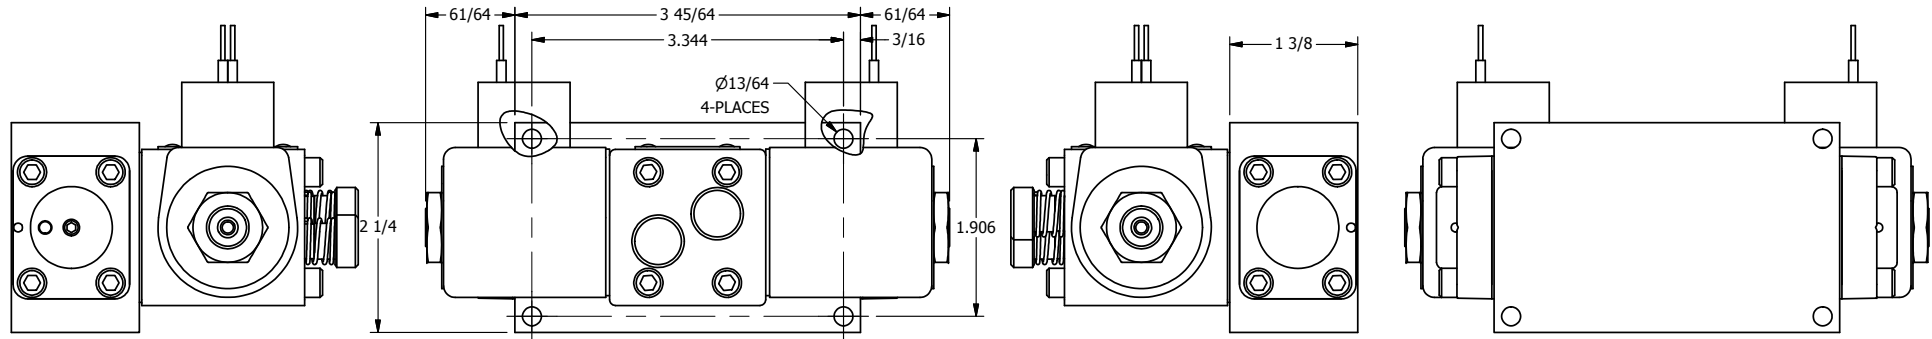

4

3

2

1

AAA
PRODUCTS
INTERNATIONAL

**AAA PRODUCTS
INTERNATIONAL**
7114 Harry Hines Blvd
Dallas, TX 75235

TITLE: 3/8" SIDE PORT, DBL SOL, 3 POS,
SPR CTR, SOL RTRN, FLOAT CTR SPL,
CLASSIC SOL, LCKNG OVRD

DRAWING NO.:
DIM_SY3GO