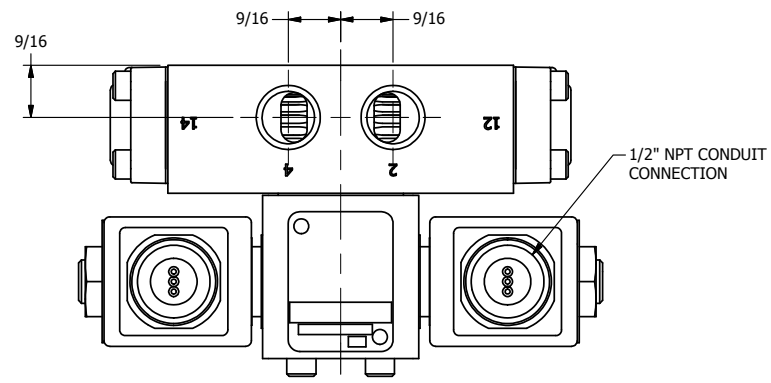

4

3

2

1

AAA
PRODUCTS
INTERNATIONAL

AAA PRODUCTS INTERNATIONAL
7114 Harry Hines Blvd
Dallas, TX 75235

TITLE: 3/8" SIDE PORT, DBL SOL, 3 POS,
SPR CTR, SOL RTRN, FLOAT CTR SPL,
MOLD-OVER, TAPPED VENT

DRAWING NO.:
DIM_SY3GMT