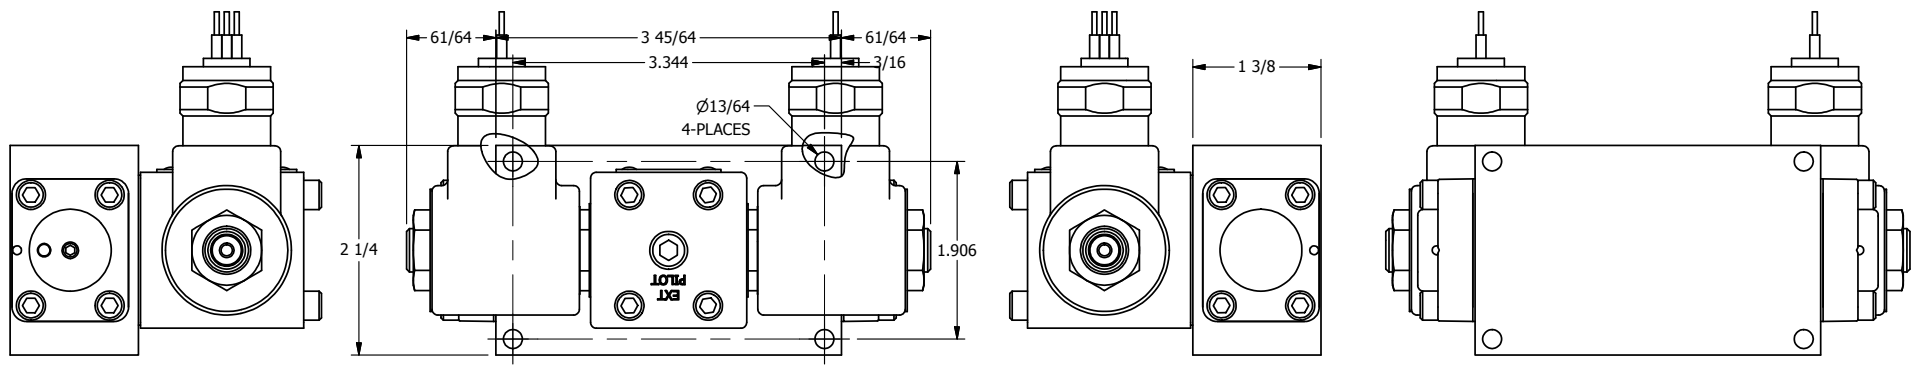

4

3

2

1

AAA
PRODUCTS
INTERNATIONAL

AAA PRODUCTS INTERNATIONAL
7114 Harry Hines Blvd
Dallas, TX 75235

TITLE: 3/8" SIDE PORT, DBL SOL, 3 POS,
SPR CTR, SOL RTRN, FLOAT CTR SPL,
MOLD-OVER, TAPPED VENT

DRAWING NO.:
DIM_SY3GMT