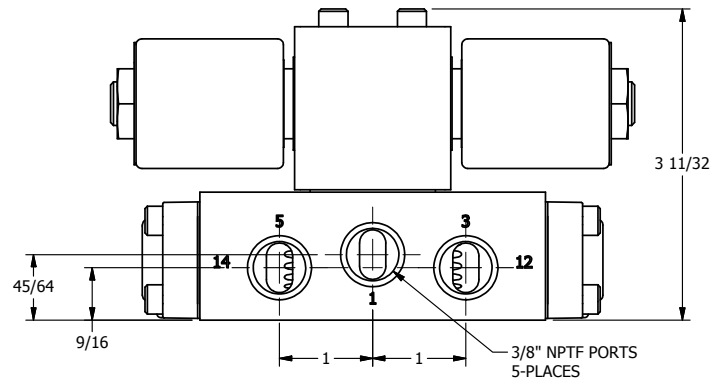

4

3

2

1

AAA
PRODUCTS
INTERNATIONAL

AAA PRODUCTS INTERNATIONAL
7114 Harry Hines Blvd
Dallas, TX 75235

TITLE: 3/8" SIDE PORT, DBL SOL, 3 POS,
SPR CTR, SOL RTRN, FLOAT CTR SPL,
MOLD-OVER, TAPPED VENT

DRAWING NO.:
DIM_SY3GMT