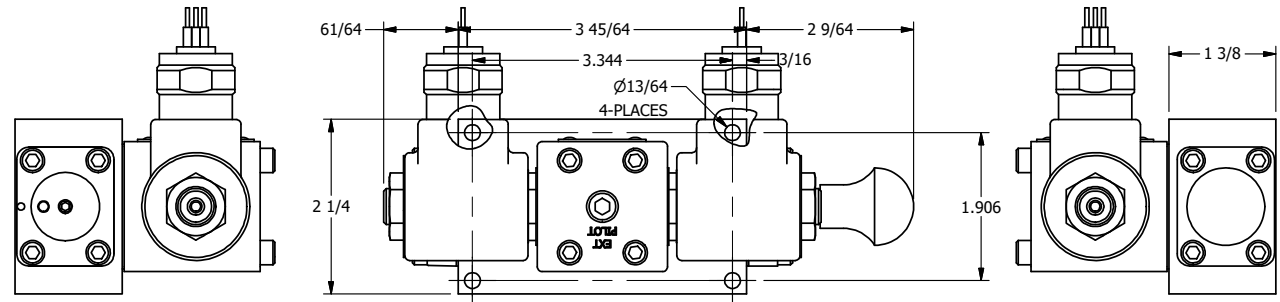

4

3

2

1

AAA
PRODUCTS
INTERNATIONAL

AAA PRODUCTS INTERNATIONAL
7114 Harry Hines Blvd
Dallas, TX 75235

TITLE: 3/8" SIDE PORT, DBL SOL, 2 POS,
SPR CTR, SOL SHFT, FLOAT CTR SPL,
MOLD-OVER, MAN SPL OVRD

DRAWING NO.:
DIM_SY3GMOS