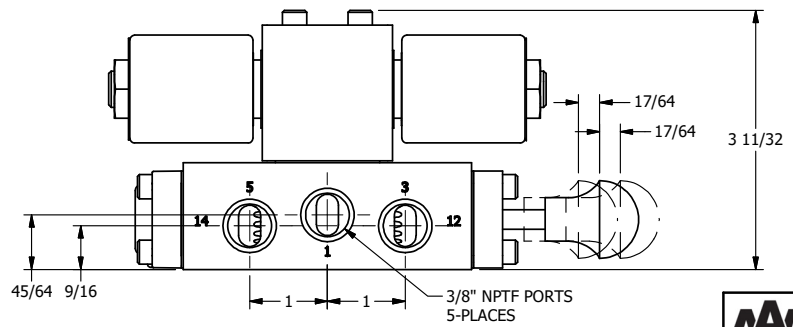

4

3

2

1

AAA
PRODUCTS
INTERNATIONAL

AAA PRODUCTS INTERNATIONAL
7114 Harry Hines Blvd
Dallas, TX 75235

TITLE: 3/8" SIDE PORT, DBL SOL, 2 POS,
SPR CTR, SOL SHFT, FLOAT CTR SPL,
MOLD-OVER, MAN SPL OVRD

DRAWING NO.:
DIM_SY3GMOS