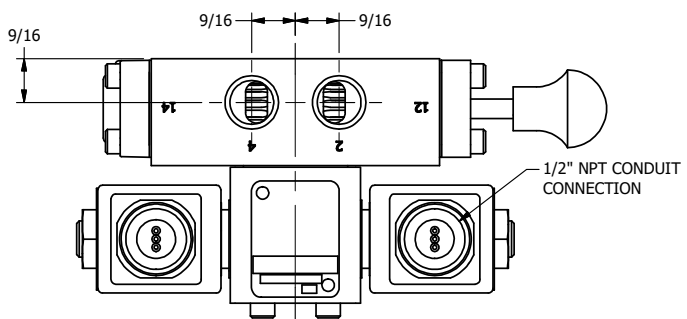

4

3

2

1

AAA
PRODUCTS
INTERNATIONAL

AAA PRODUCTS INTERNATIONAL
7114 Harry Hines Blvd
Dallas, TX 75235

TITLE: 3/8" SIDE PORT, DBL SOL, 2 POS,
SPR CTR, SOL SHFT, FLOAT CTR SPL,
MOLD-OVER, MAN SPL OVRD

DRAWING NO.:
DIM_SY3GMOS