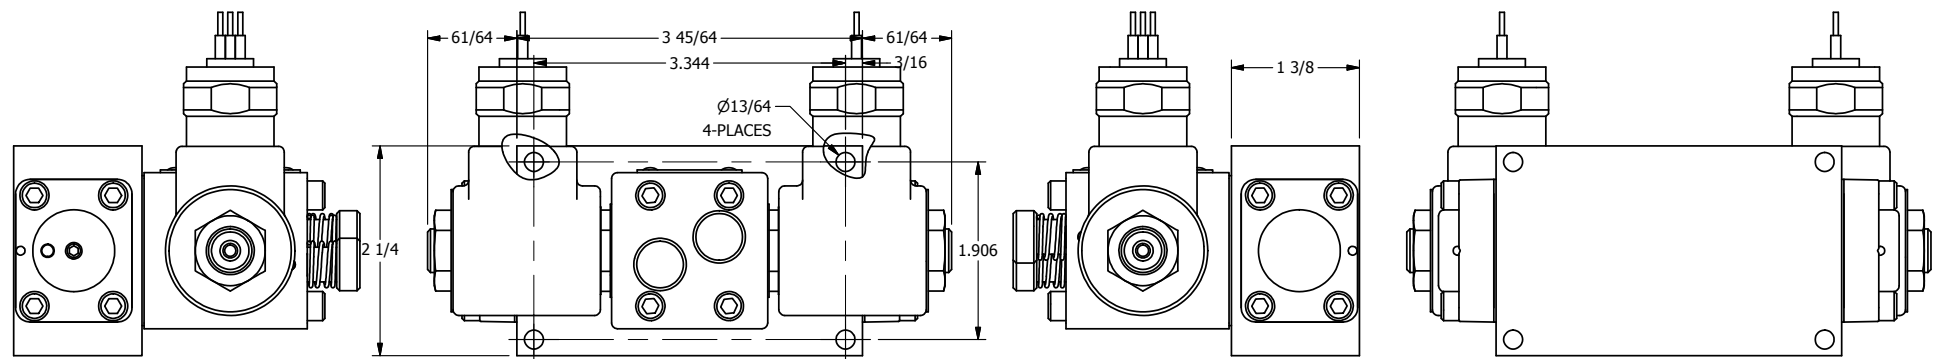

4

3

2

1

AAA
PRODUCTS
INTERNATIONAL

AAA PRODUCTS INTERNATIONAL
7114 Harry Hines Blvd
Dallas, TX 75235

TITLE: 3/8" SIDE PORT, DBL SOL, 3 POS,
SPR CTR, SOL RTRN, FLOAT CTR SPL,
MOLD-OVER, PUSH OVRD

DRAWING NO.:
DIM_SY3GMOP