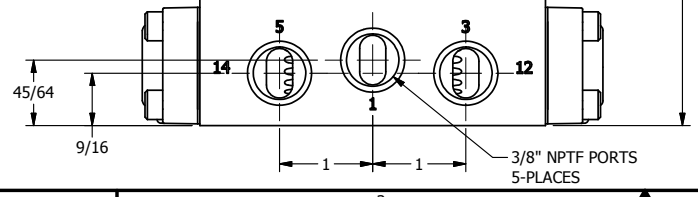

4

3

2

1

AAA
PRODUCTS
INTERNATIONAL

AAA PRODUCTS INTERNATIONAL
7114 Harry Hines Blvd
Dallas, TX 75235

TITLE: 3/8" SIDE PORT, DBL SOL, 3 POS,
SPR CTR, SOL RTRN, FLOAT CTR SPL,
MOLD-OVER, PUSH OVRD

DRAWING NO.:
DIM_SY3GMOP