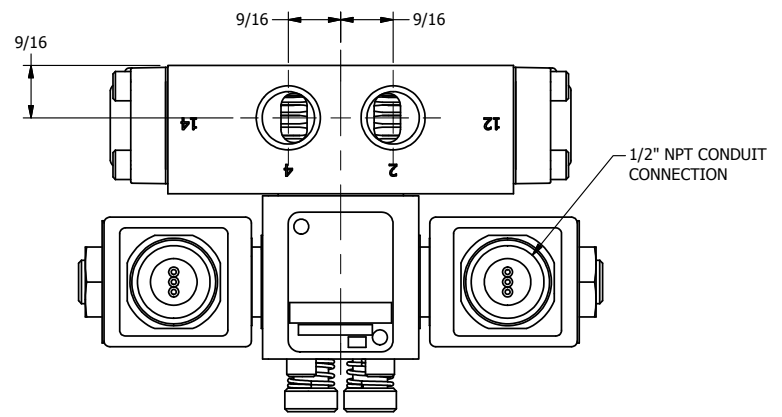

4

3

2

1

AAA
PRODUCTS
INTERNATIONAL

AAA PRODUCTS INTERNATIONAL
7114 Harry Hines Blvd
Dallas, TX 75235

TITLE: 3/8" SIDE PORT, DBL SOL, 3 POS,
SPR CTR, SOL RTRN, FLOAT CTR SPL,
MOLD-OVER, PUSH OVRD

DRAWING NO.:
DIM_SY3GMOP