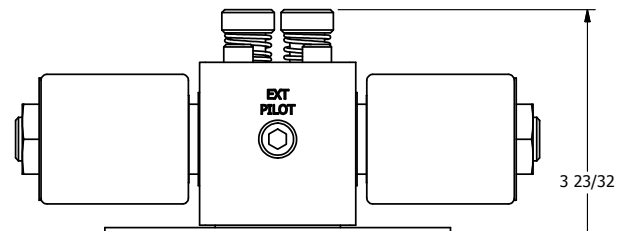

4

3

2

1

AAA
PRODUCTS
INTERNATIONAL

AAA PRODUCTS INTERNATIONAL
7114 Harry Hines Blvd
Dallas, TX 75235

TITLE: 3/8" SIDE PORT, DBL SOL, 3 POS,
SPR CTR, SOL RTRN, FLOAT CTR SPL,
MOLD-OVER, PUSH OVRD

DRAWING NO.:
DIM_SY3GMOP