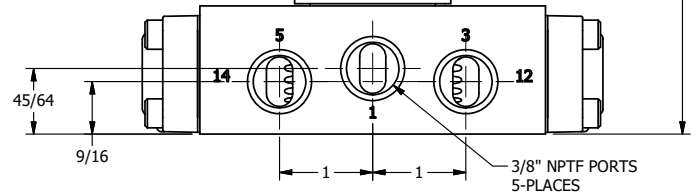

4

3

2

1

1/2" NPT CONDUIT CONNECTION

1/8" NPTF TAPPED VENT 2-PLACES

3/8" NPTF PORTS 5-PLACES

AAA
PRODUCTS
INTERNATIONAL

AAA PRODUCTS INTERNATIONAL
7114 Harry Hines Blvd
Dallas, TX 75235

TITLE: 3/8" SIDE PORT, DBL SOL, 3 POS,
FLOAT SPR CTR, MOLD-OVER,
NON-LCKNG OVRD, TPD VENT

DRAWING NO.:
DIM_SY3GMONT

THE INFORMATION CONTAINED WITHIN THIS DOCUMENT IS PROPRIETARY TO AAA PRODUCTS AND MAY NOT BE DISCLOSED WITHOUT PRIOR WRITTEN CONSENT