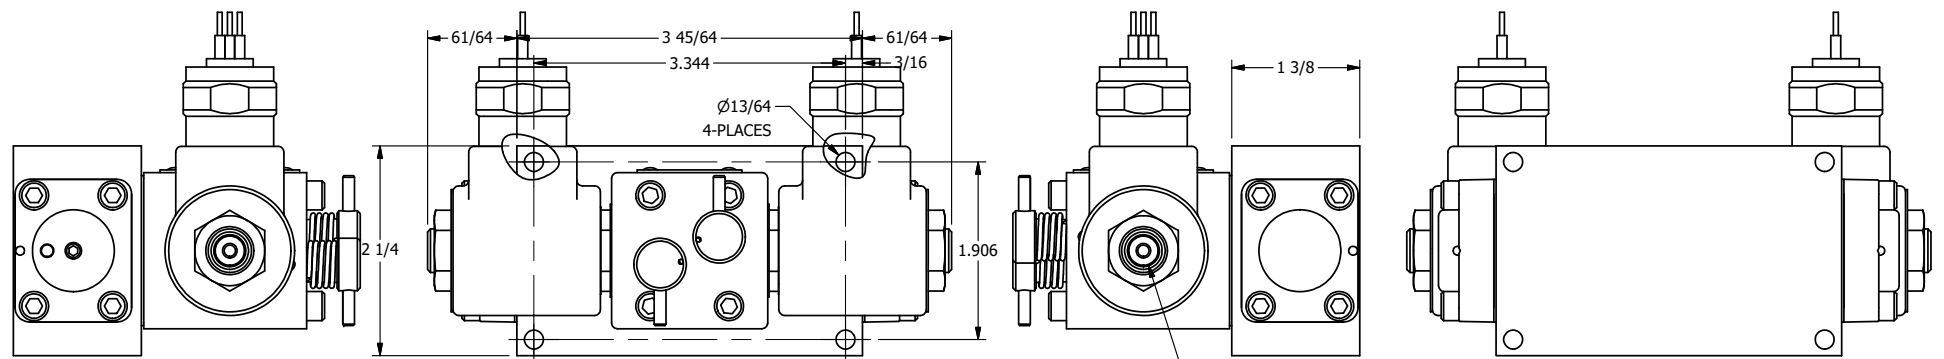

4

3

2

1

1/2" NPT CONDUIT CONNECTION

1/8" NPTF TAPPED VENT 2-PLACES

3/8" NPTF PORTS 5-PLACES

AAA
PRODUCTS
INTERNATIONAL

AAA PRODUCTS INTERNATIONAL
7114 Harry Hines Blvd
Dallas, TX 75235

TITLE: 3/8" SIDE PORT, DBL SOL, 3 POS,
FLOAT SPR CTR, MOLD-OVER,
NON-LCKNG OVRD, TPD VENT

DRAWING NO.:
DIM_SY3GMONT

THE INFORMATION CONTAINED WITHIN THIS DOCUMENT IS PROPRIETARY TO AAA PRODUCTS AND MAY NOT BE DISCLOSED WITHOUT PRIOR WRITTEN CONSENT