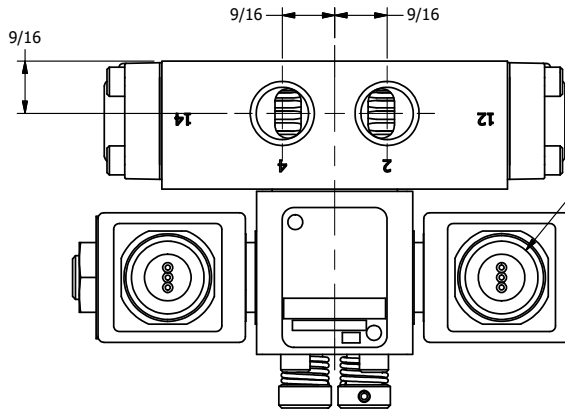

4

3

2

1

1/2" NPT CONDUIT CONNECTION

1/8" NPTF TAPPED VENT 2-PLACES

3/8" NPTF PORTS 5-PLACES

AAA
PRODUCTS
INTERNATIONAL

AAA PRODUCTS INTERNATIONAL
7114 Harry Hines Blvd
Dallas, TX 75235

TITLE: 3/8" SIDE PORT, DBL SOL, 3 POS,
FLOAT SPR CTR, MOLD-OVER,
NON-LCKNG OVRD, TPD VENT

DRAWING NO.:
DIM_SY3GMONT

THE INFORMATION CONTAINED WITHIN THIS DOCUMENT IS PROPRIETARY TO AAA PRODUCTS AND MAY NOT BE DISCLOSED WITHOUT PRIOR WRITTEN CONSENT