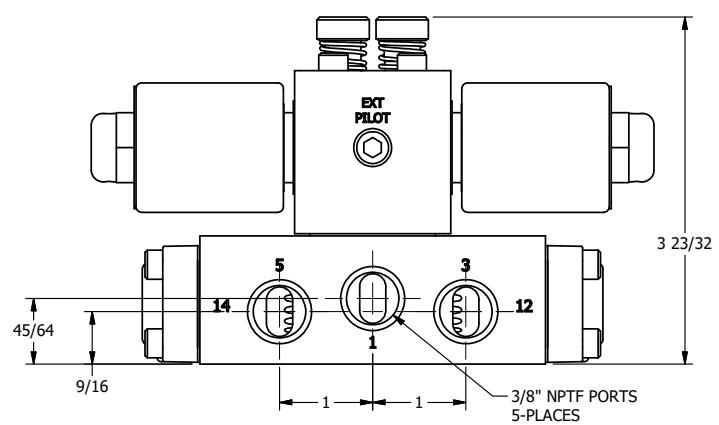

4

3

2

1

AAA
PRODUCTS
INTERNATIONAL

**AAA PRODUCTS
INTERNATIONAL**
7114 Harry Hines Blvd
Dallas, TX 75235

TITLE: 3/8" SIDE PORT, DBL SOL, 3 POS,
SPR CTR, FLOAT CTR SPL, MOLD-OVER,
LCKNG OVRD, DUST EXCLDR

DRAWING NO.:
DIM_SY3GMOL