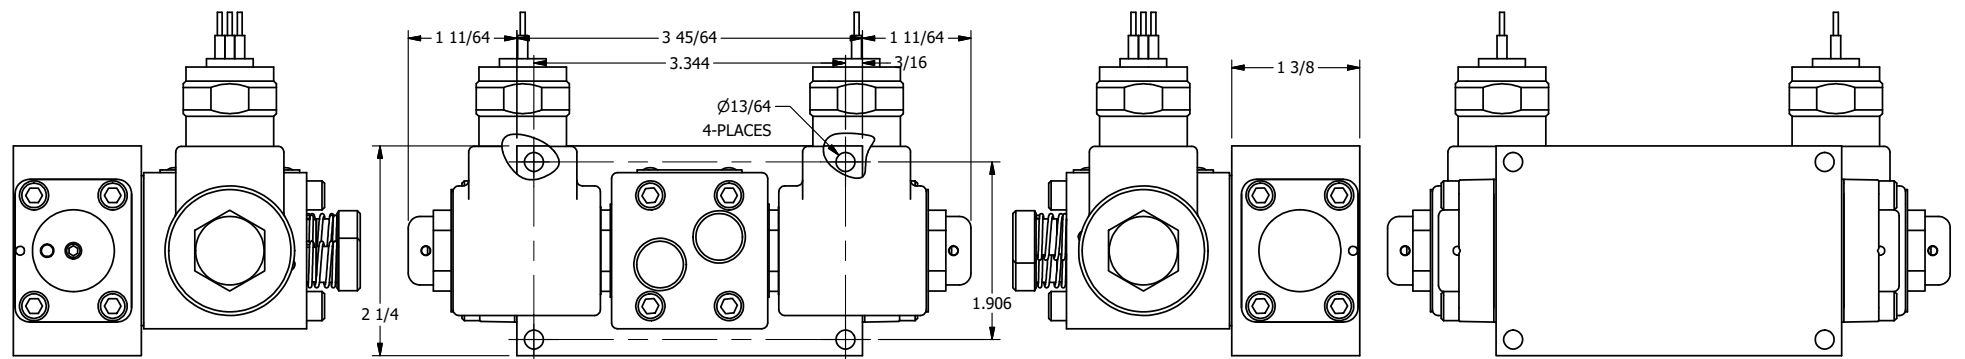

4

3

2

1

AAA
PRODUCTS
INTERNATIONAL

**AAA PRODUCTS
INTERNATIONAL**
7114 Harry Hines Blvd
Dallas, TX 75235

TITLE: 3/8" SIDE PORT, DBL SOL, 3 POS,
SPR CTR, FLOAT CTR SPL, MOLD-OVER,
LCKNG OVRD, DUST EXCLDR

DRAWING NO.:
DIM_SY3GMOL