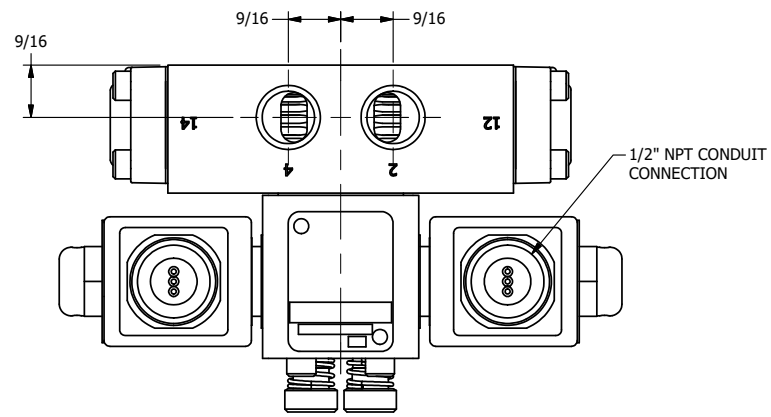

4

3

2

1

AAA
PRODUCTS
INTERNATIONAL

**AAA PRODUCTS
INTERNATIONAL**
7114 Harry Hines Blvd
Dallas, TX 75235

TITLE: 3/8" SIDE PORT, DBL SOL, 3 POS,
SPR CTR, FLOAT CTR SPL, MOLD-OVER,
LCKNG OVRD, DUST EXCLDR

DRAWING NO.:
DIM_SY3GMOL